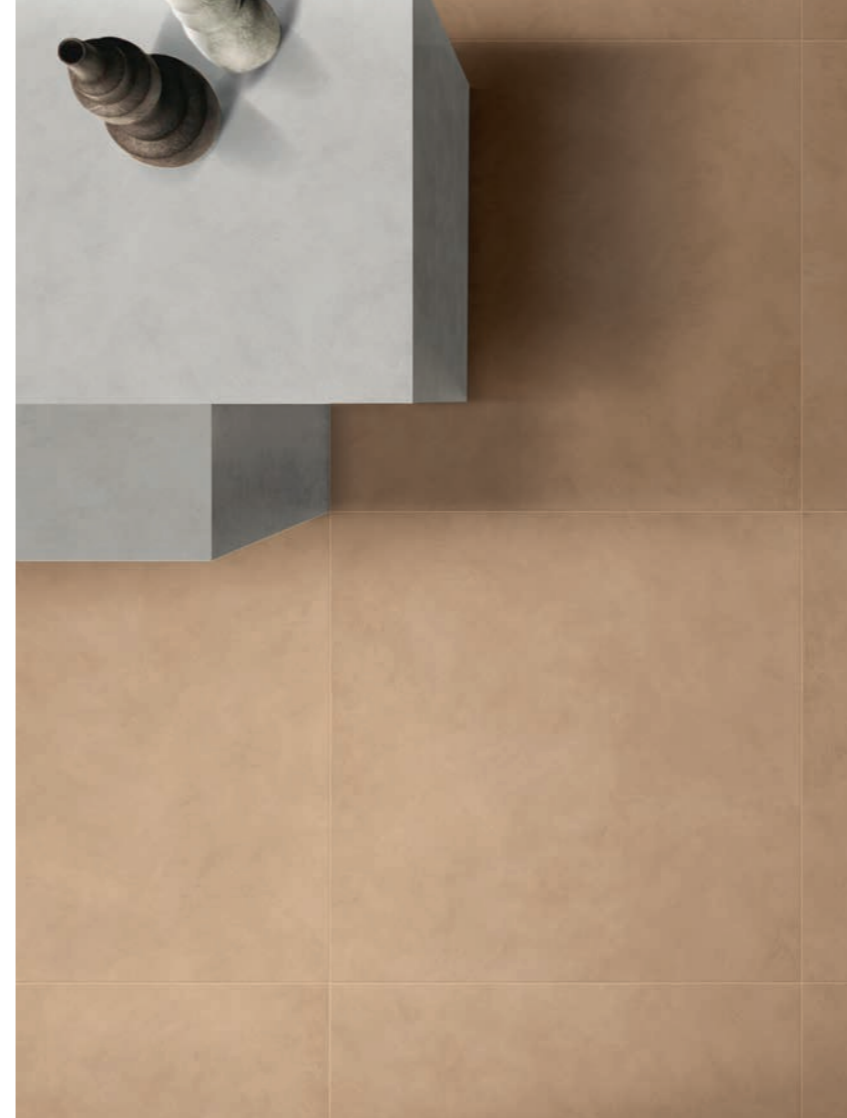

01.

01.
F Bark
 60x120 / 24"x48"
W Bark . Clay . Sand
 30x30 / 12"x12"
 02.
F Cream . Cotto . Mou
 10x60 / 4"x24"

02.

03.

03.
F Mou
 120x120 / 48"x48"
Desk
Ash . Milk
 120x120 / 48"x48"
 04.
W Concrete . Sand . Mud
 60x120 / 24"x48"
Bark
 60x60 / 24"x24"