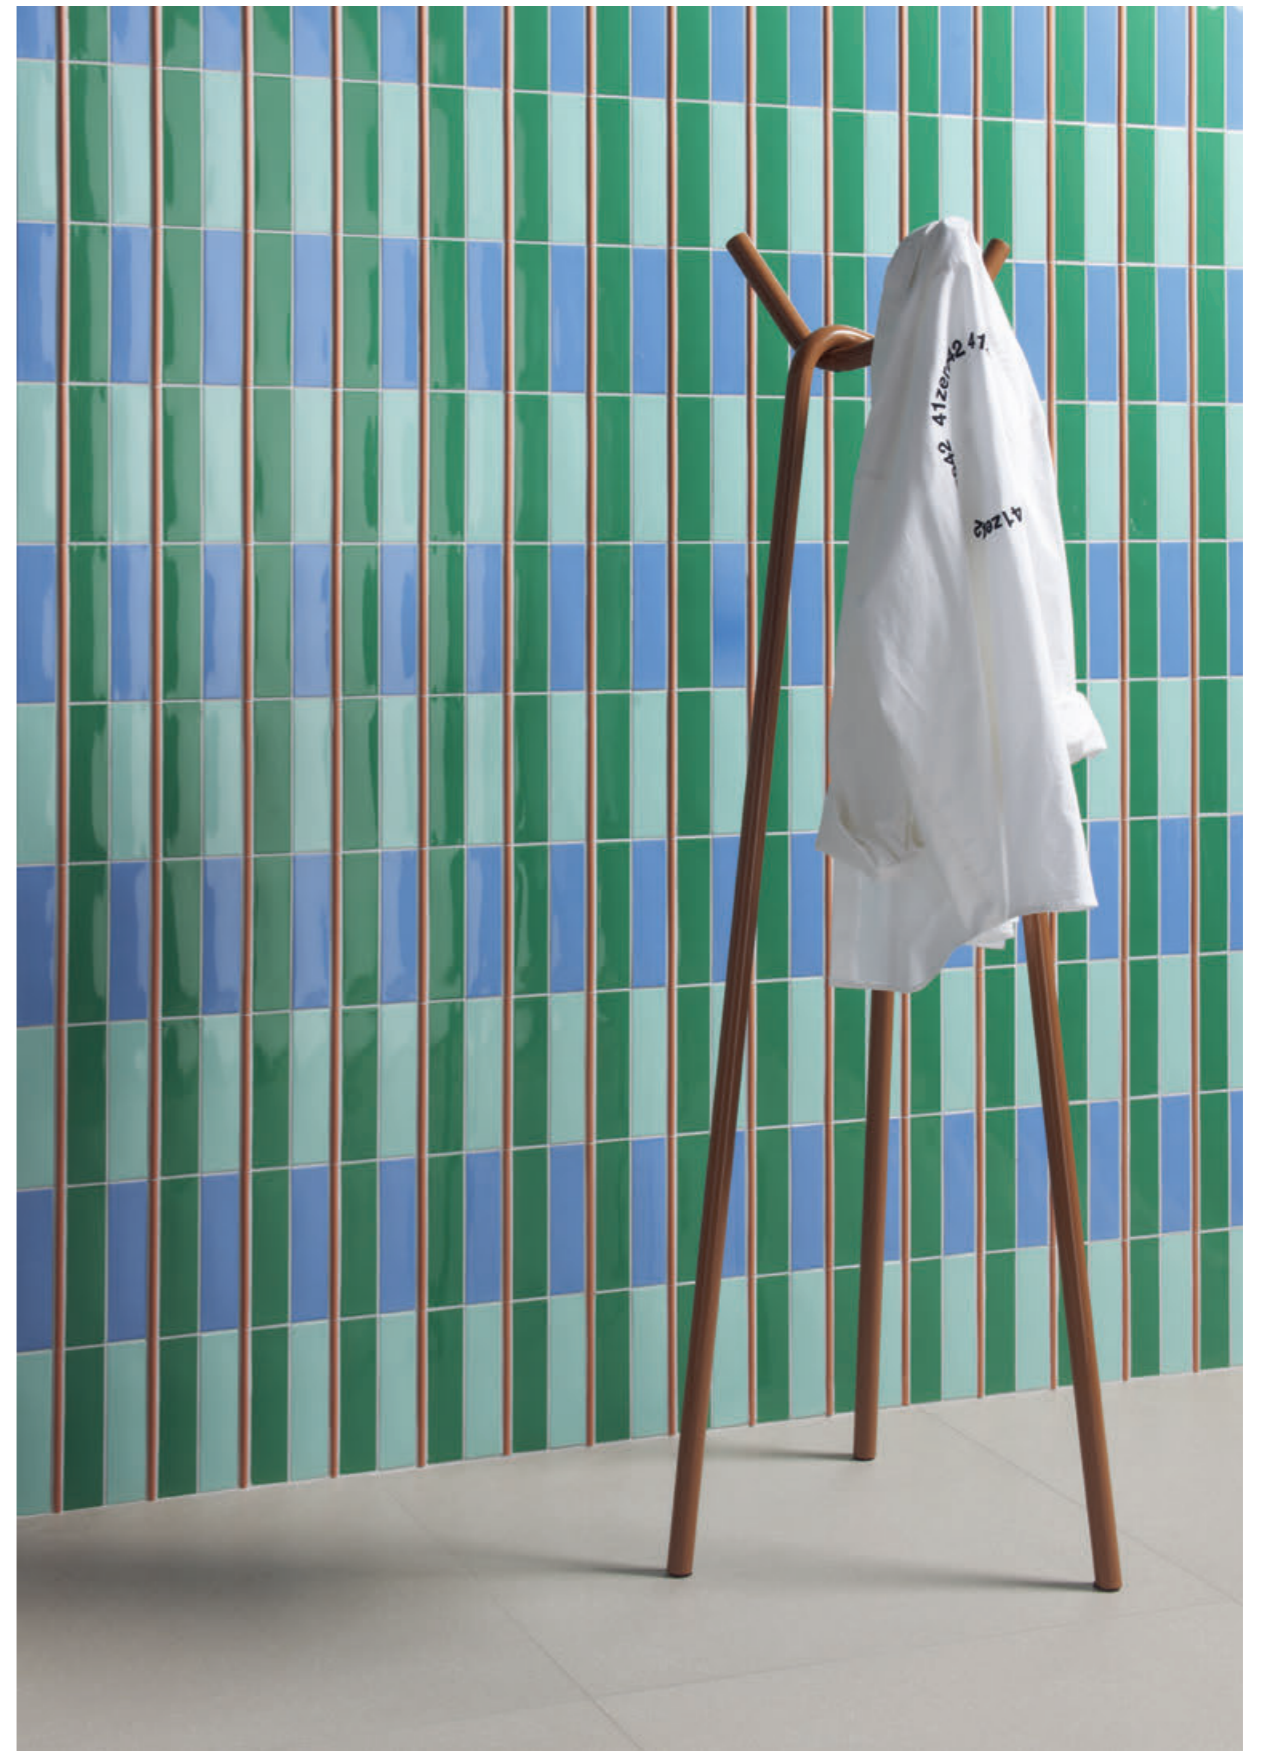

↑ Wall Kappa Mint / Green / Tuareg 5x20 2"x8" / Matita Cotto 1,1x20 7/16"x8" - Floor Cosmo Grigio 80x80 32"x32"