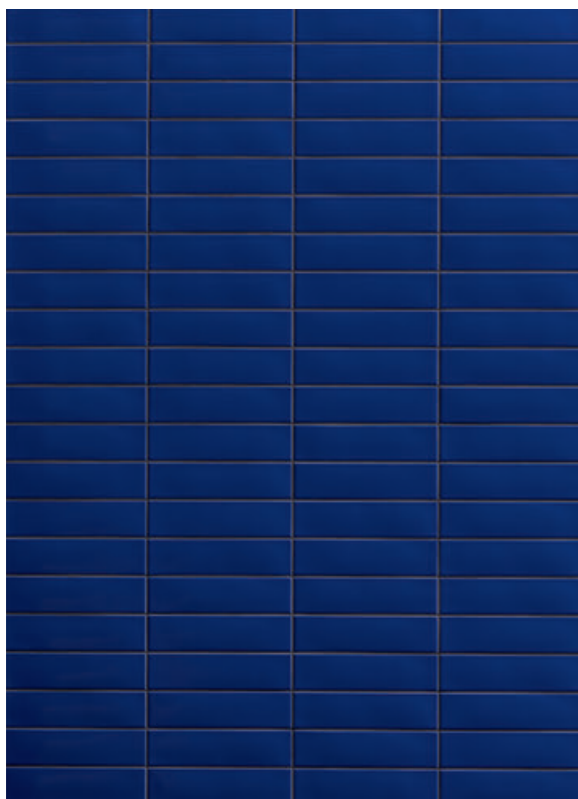

KAPPA COMBINATION TIPS

Kappa si presta a molte combinazioni di posa. *Kappa opens the way to several laying combinations.*