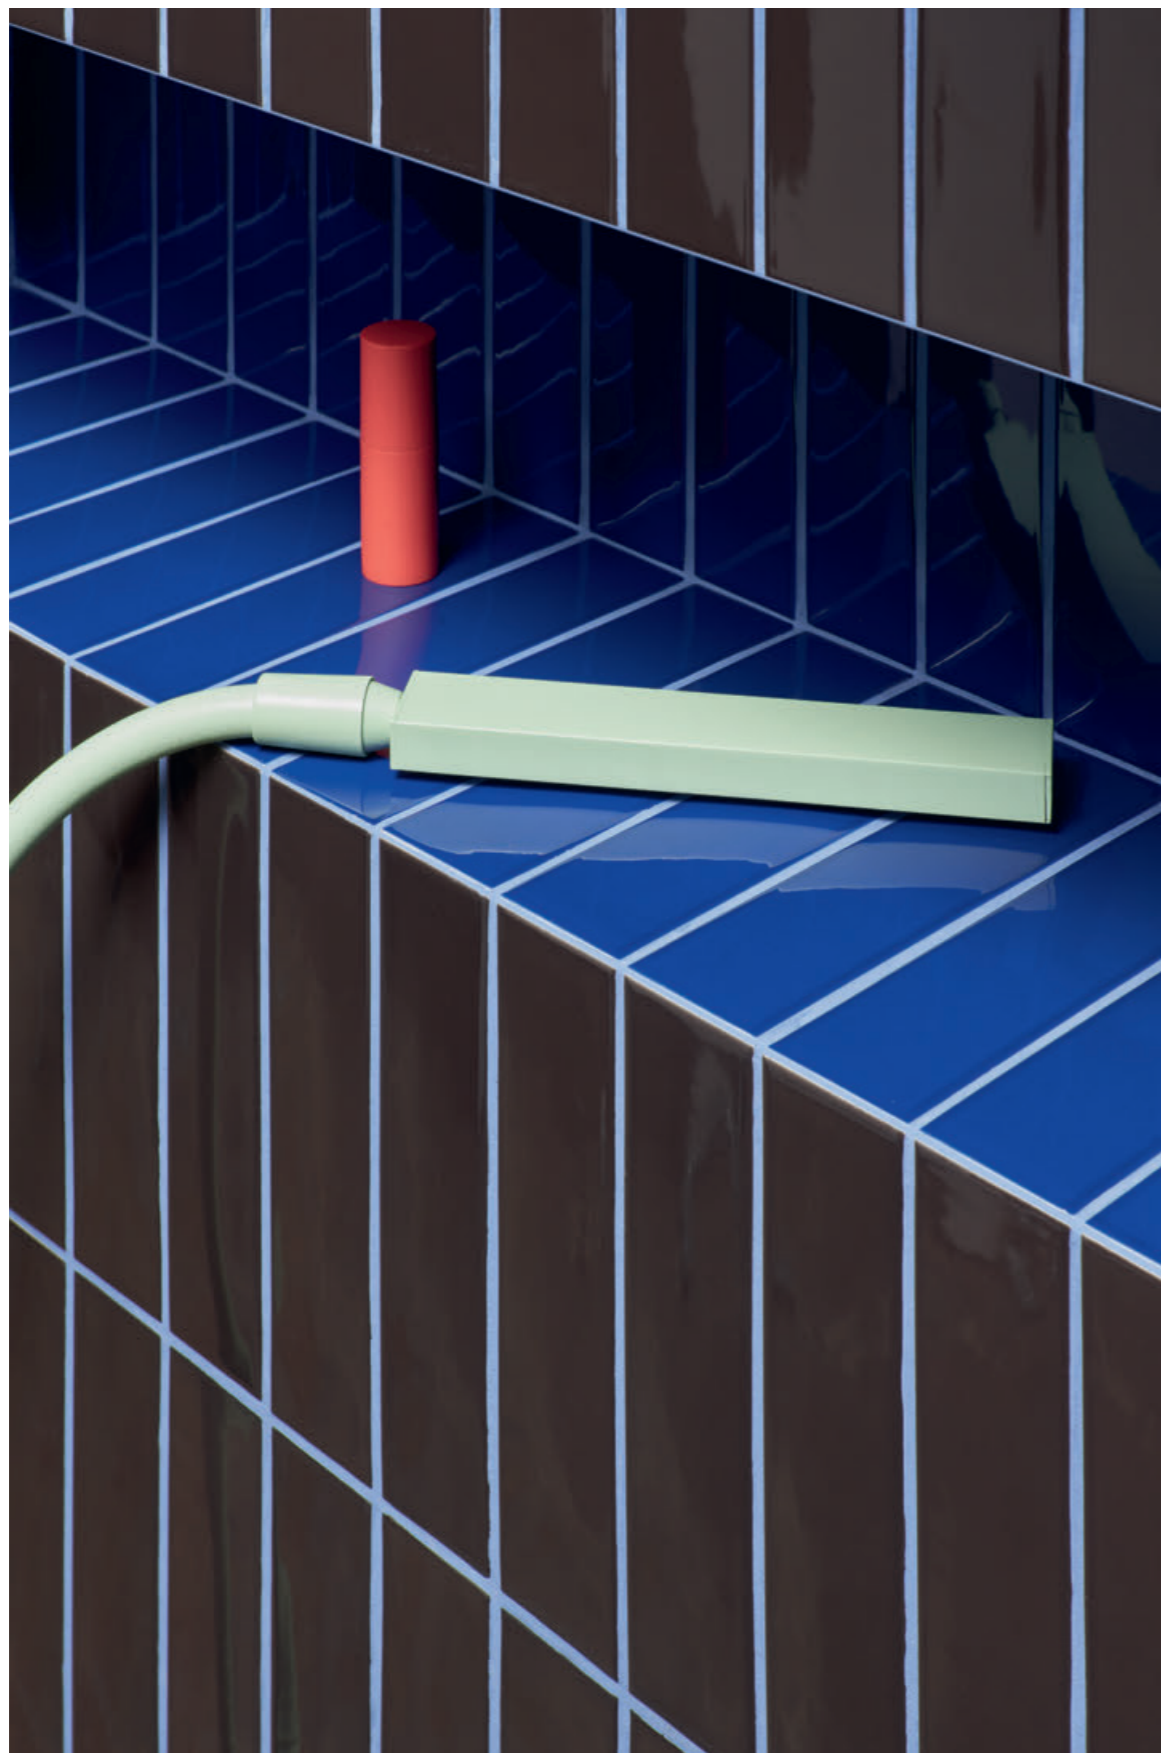

↑ → Kappa Cacao / Ocean 5x20 2"x8"