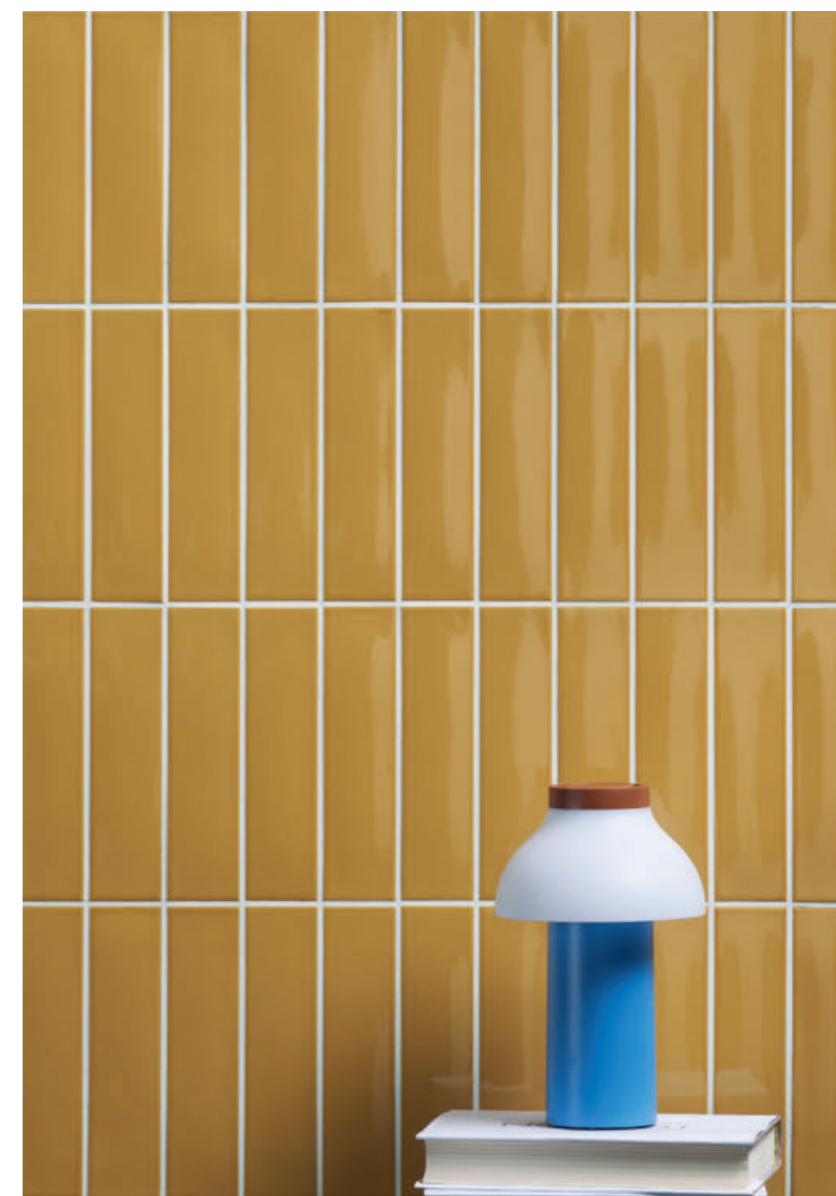

↑ Kappa Mustard 5x20 2"x8"
← Kappa Mustard / Cacao / Nude / Tuareg / Mint / Ocean 5x20 2"x8"