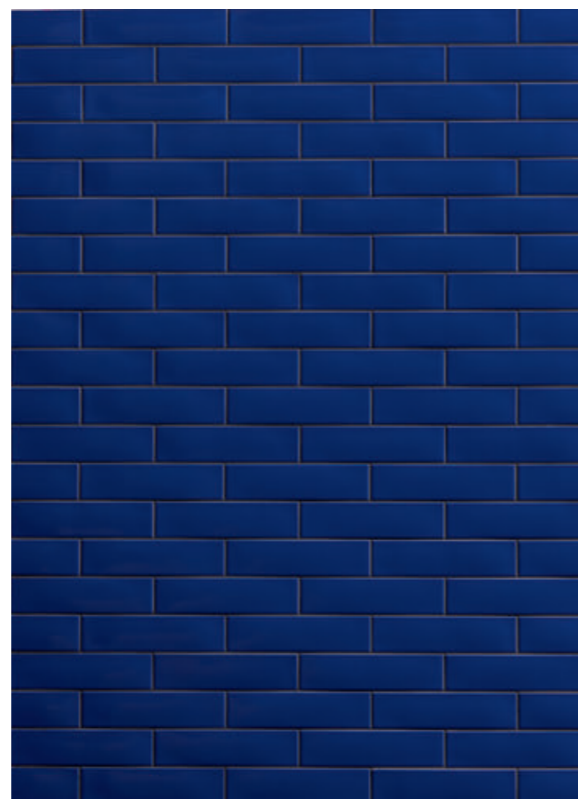

KAPPA COMBINATION TIPS

Kappa si presta a molte combinazioni di posa. *Kappa opens the way to several laying combinations.*