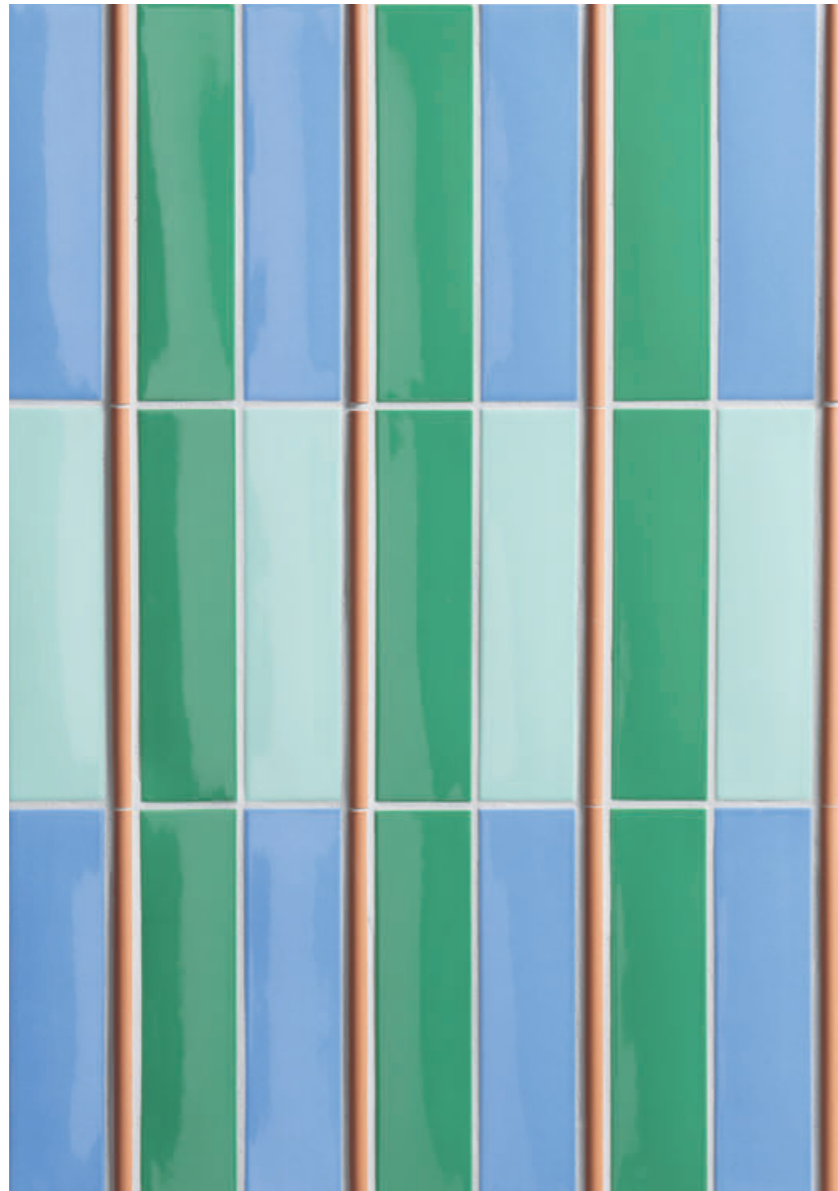

↑ Kappa Mint / Green / Tuareg 5x20 2"x8" / Matita Cotto 1,1x20 7/16"x8"