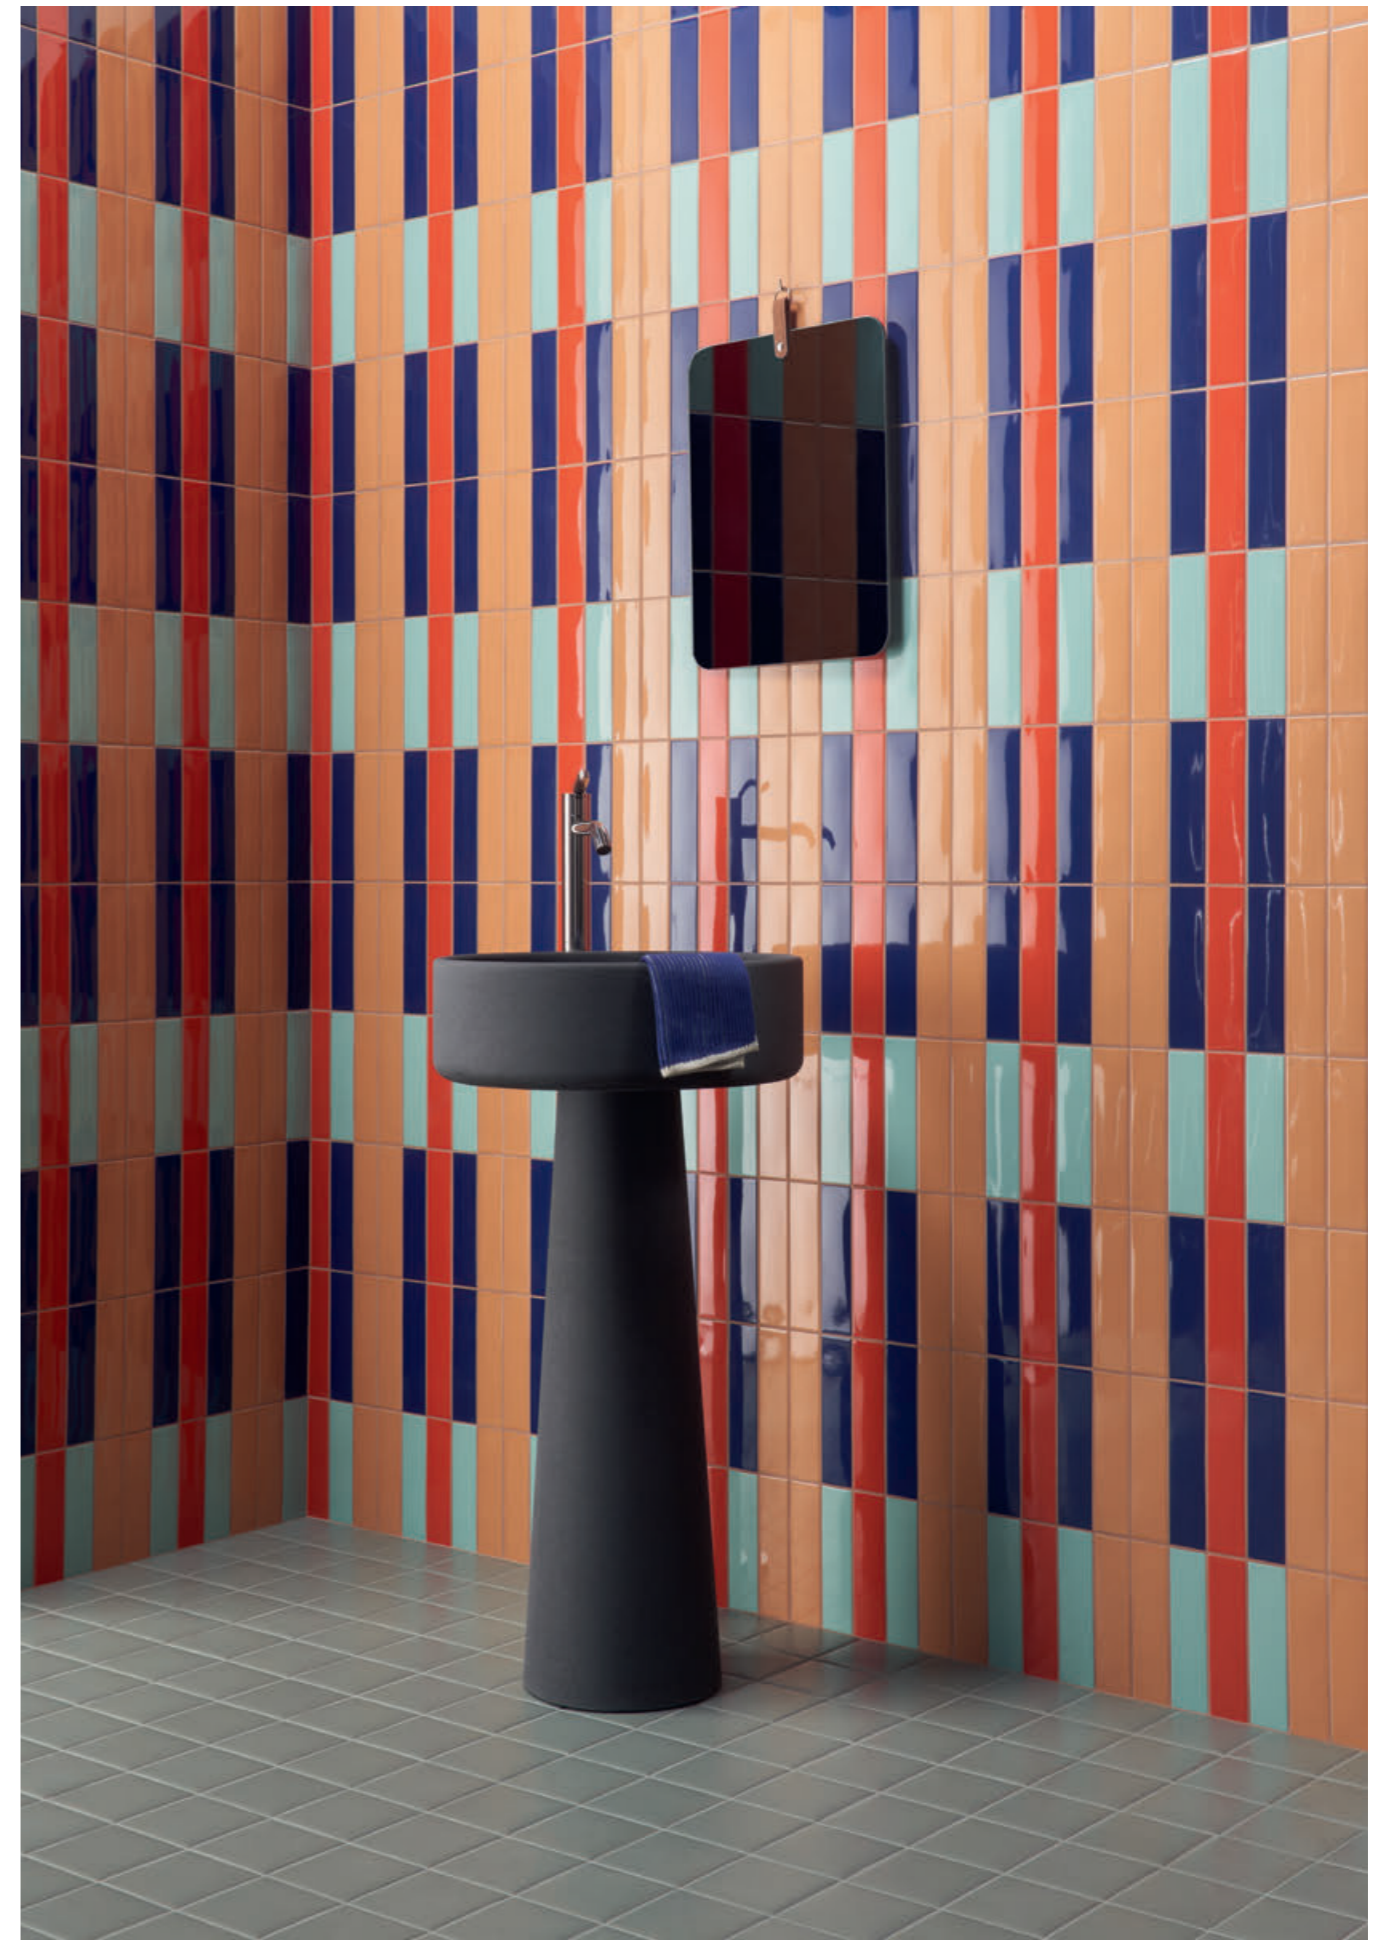

→ Wall Kappa Tangerine / Lobster / Ocean / Mint 5x20 2"x8"
Floor Pixel41 35 Musk 11,55x11,55 5"x5"