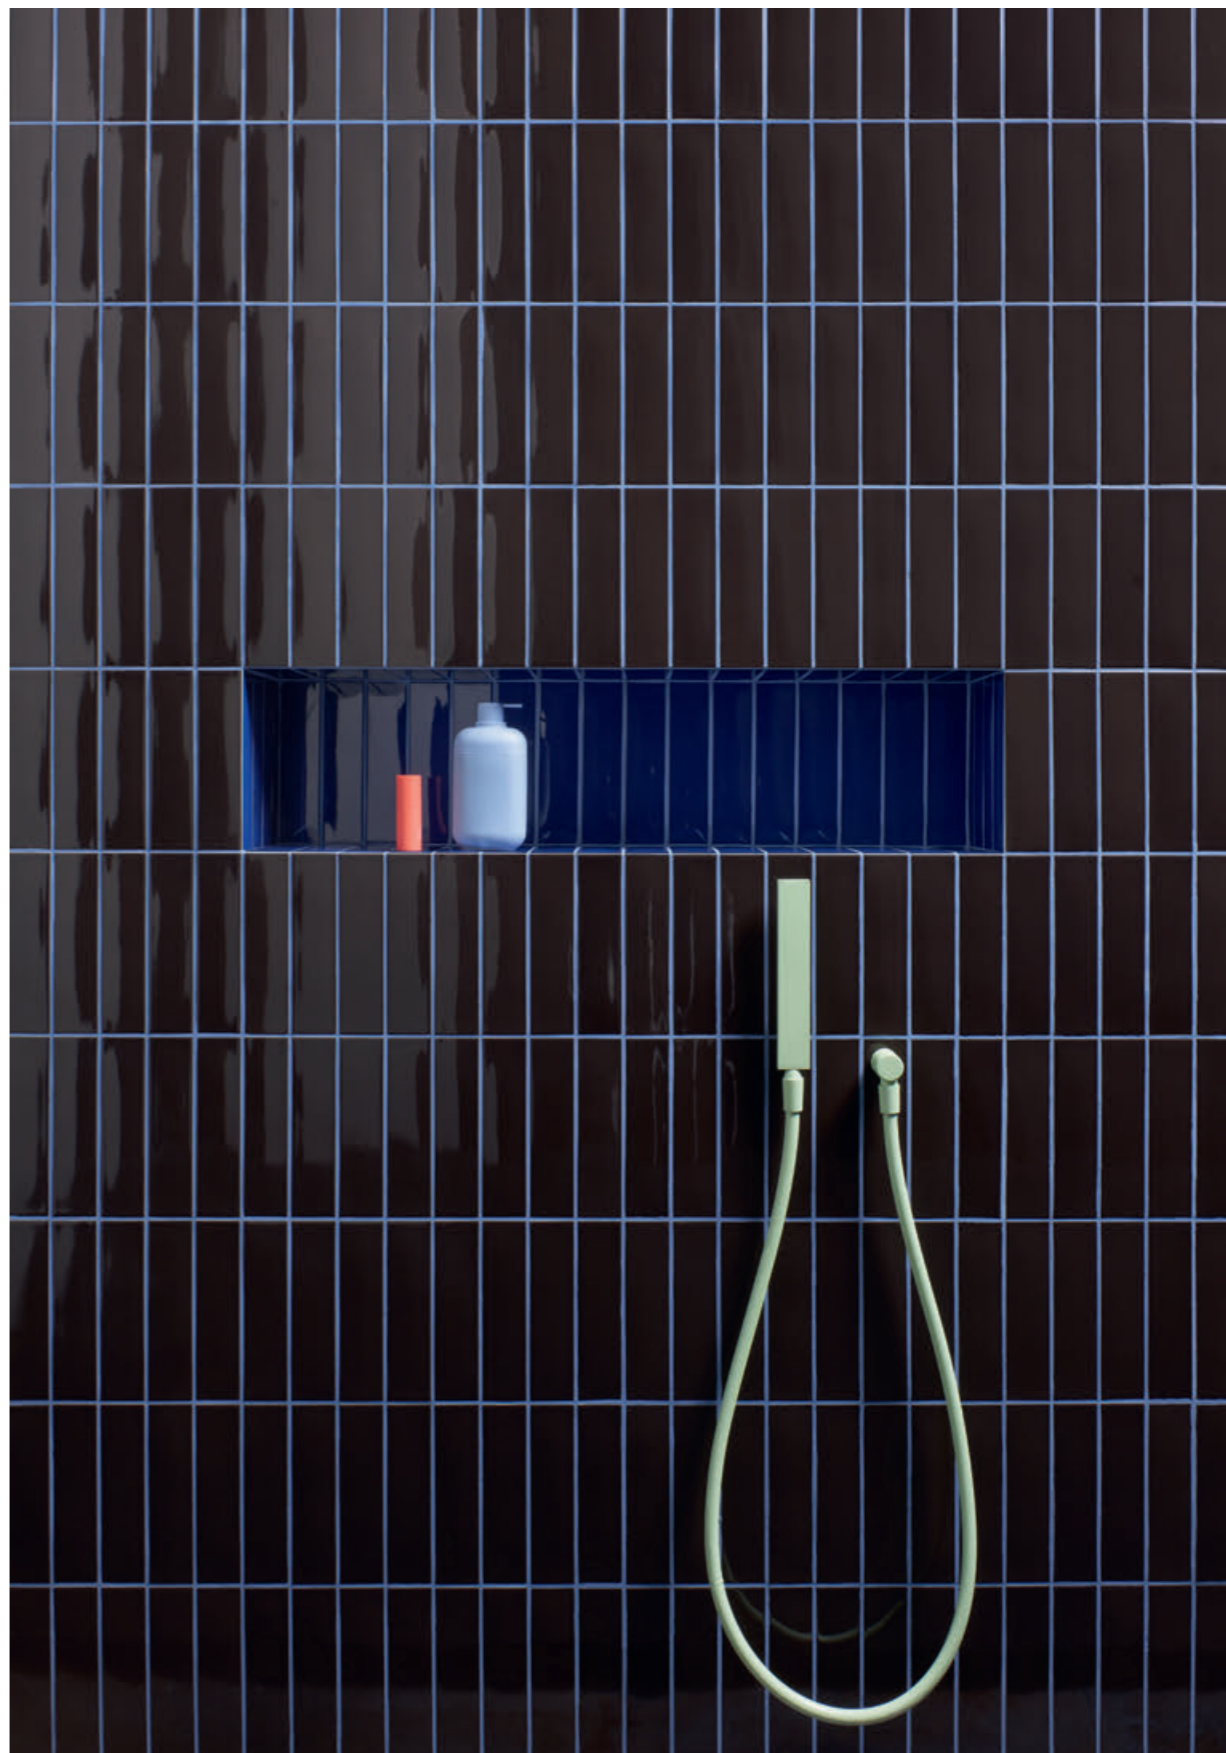

↑ → Kappa Cacao / Ocean 5x20 2"x8"