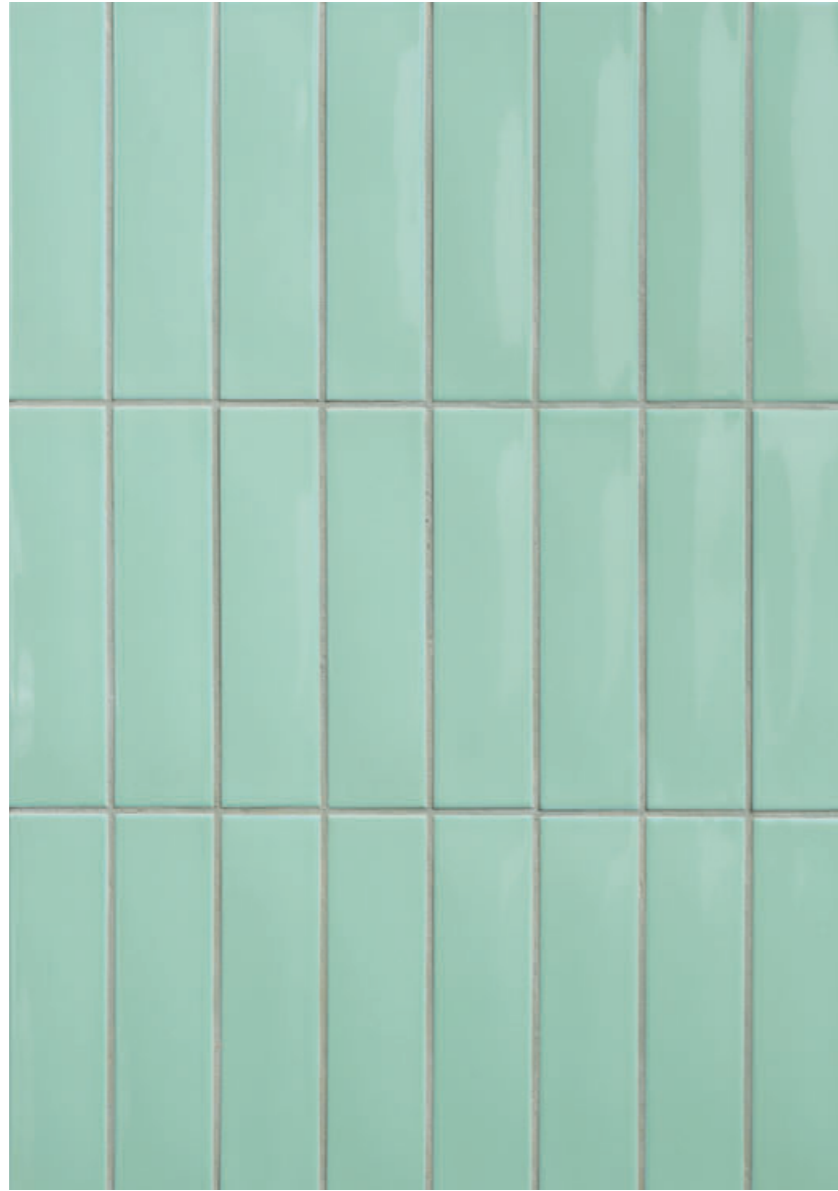

↑ Kappa Mint 5x20 2"x8"
→ Wall Kappa Mint / Cacao / Raw 5x20 2"x8" - Floor Pixel141 03 Coral 11,55x11,55 5"x5"