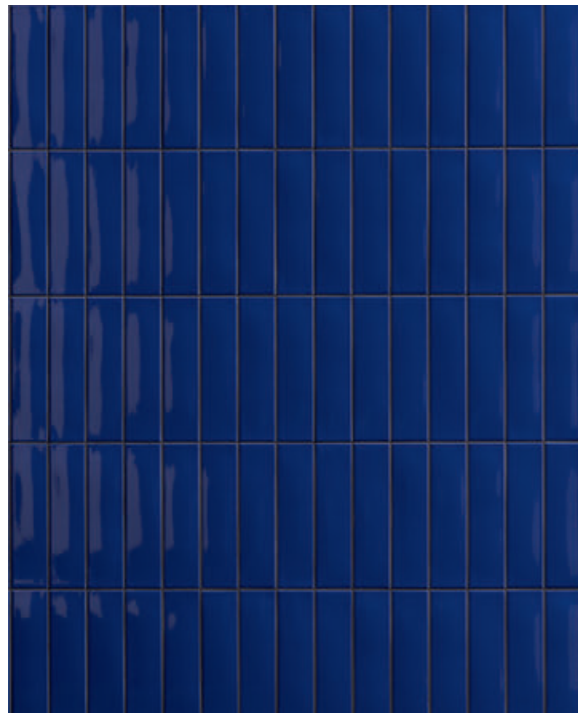

KAPPA COMBINATION TIPS

Kappa si presta a molte combinazioni di posa. *Kappa opens the way to several laying combinations.*