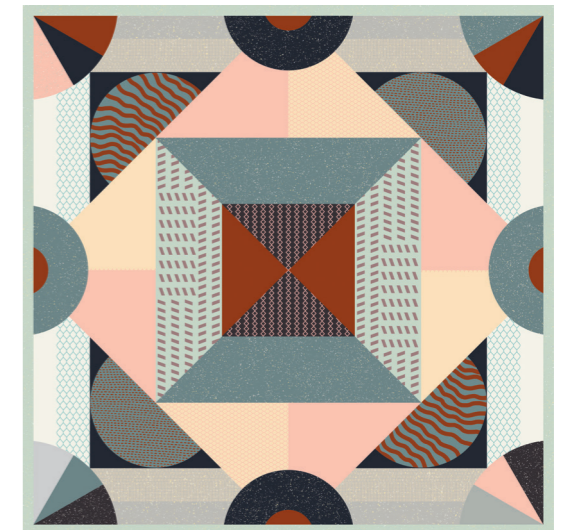

4100894 ONE_08

HA UN VERSO DI POSA - A SPECIFIC INSTALLATION SIDE IS REQUIRED

ONE GROUTS

ONE

BASE_00 Mapei 123 Ancient White

ONE_01 Mapei 123 Ancient White

ONE_02 Mapei 132 Beige

colori stucchi consigliati / advised grouts colors

ONE_03 *Kerakoll kk 156

ONE_04 *Kerakoll kk 47

ONE_05 *Kerakoll kk 6

ONE_06 *Kerakoll kk 89

ONE_07 *Kerakoll kk 103

ONE_08 *Kerakoll kk 17

*UTILIZZARE SOLO STUCCHI CEMENTIZI / USE ONLY CEMENTITIOUS GROUTS