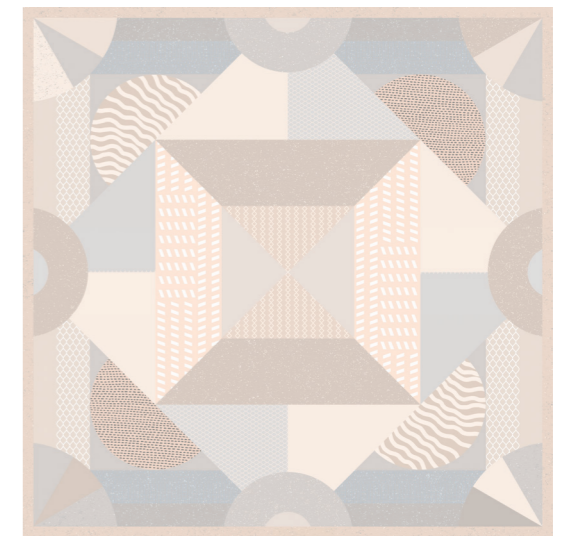

4100888 ONE_02

HA UN VERSO DI POSA - A SPECIFIC INSTALLATION SIDE IS REQUIRED