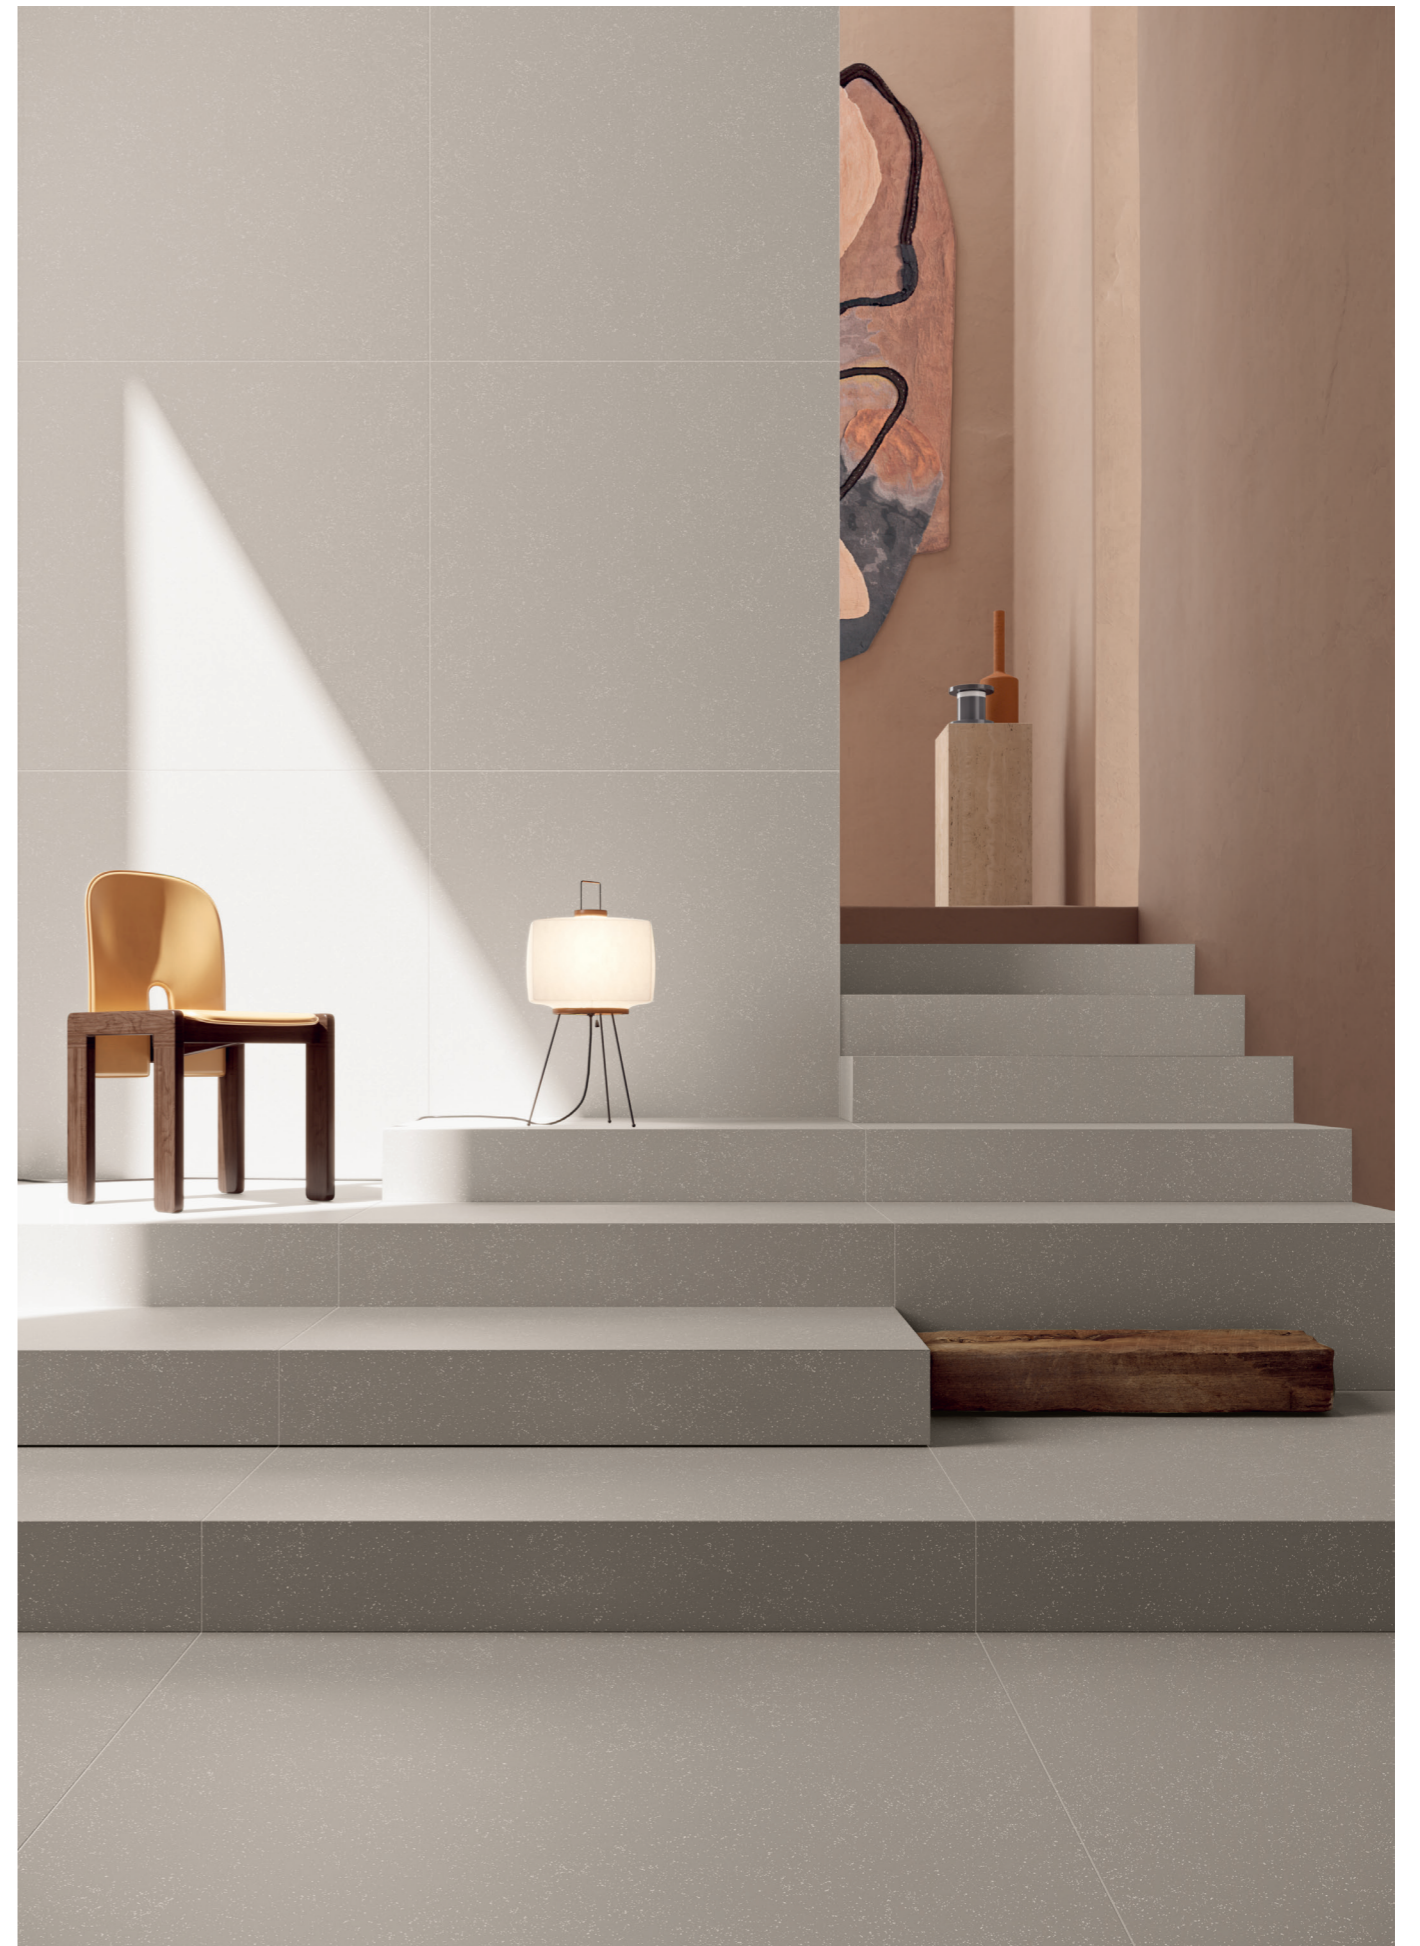

One è energia decorativa!

Colored pinwheels, giant chess boards, geometric labyrinths, shells in baroque nymphaea. Our pioneering commitment of implementing cold digital technology to floor application led to the creation of this collection. This game-changing production process - of which we are frontier settlers in terms of vertical walls - allows for the reproduction of brilliant colors that would be impossible to obtain otherwise. 'One' revisits the theme of encaustic cement tiles but in an oversized and eye-catching format: a 120x120 tile with a thickness of 6mm. The graphic textures run through the entirety of the surface making it extremely contemporary, playful and cheerful. As a kaleidoscope, this collection changes color but not shape, creates patterns, plays with proportions and gives life to new colors. 'One' is a multilevel game: an all-around neutral dotted tile, 2 traditional digital decorations and 6 cold digital decorated options.

One is decorative Energy!

↑ → Base_00 120x120 48"x48"

↑ Desk Base_00 120x120 48"x48" - Floor One_01 / Base_00 120x120 48"x48"

→ Desk Base_00 120x120 48"x48" - Floor One_01 / Base_00 120x120 48"x48" - Ceiling One_01 120x120 48"x48"

→ One_02 120x120 48"x48"

→ Wall Biscuit Dune Salvia 5x20 2"x8" - Floor One_03 120x120 48"x48"

→ Wall One_04 120x120 48"x48" - Floor Base_00 120x120 48"x48"

→ One_05 120x120 48"x48"

↑ → Wall One_06 120x120 48"x48"