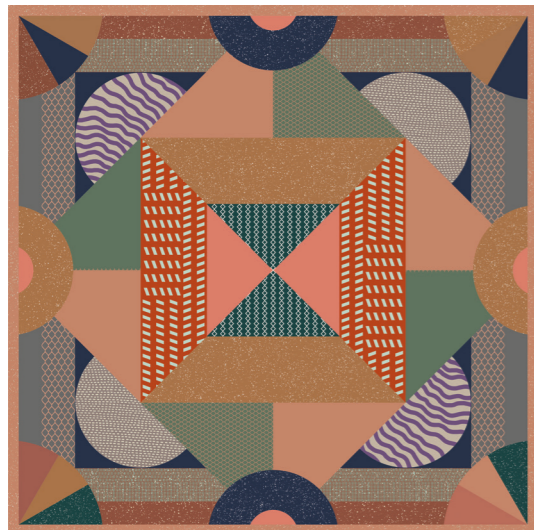

4100889 ONE_03