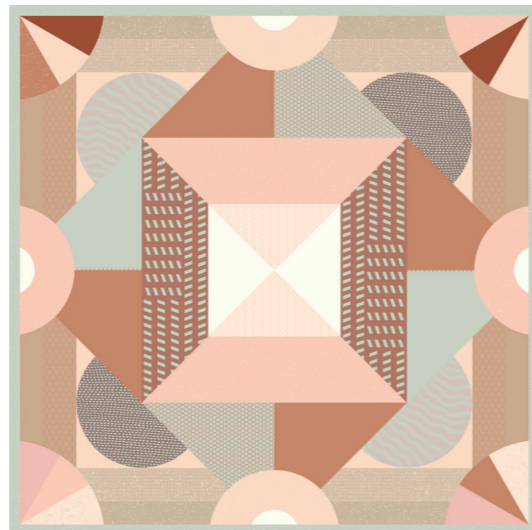

4100890 ONE_04