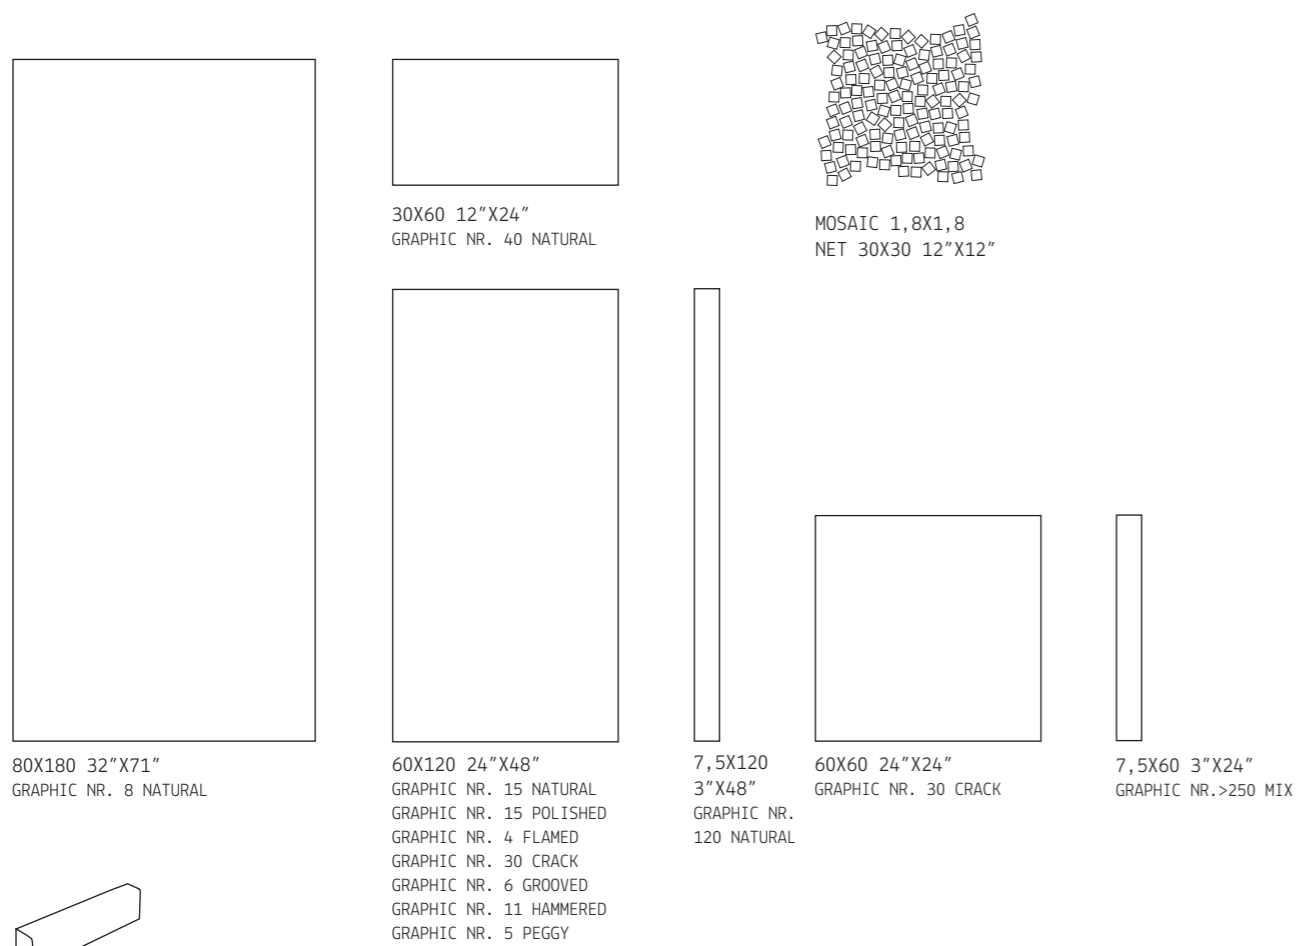

SKIRTING 7,5X120 3"X48"

CHEVRON 20X80 8"X32"
GRAPHIC NR. 46

IN OGNI SCATOLA CI SONO 3 PEZZI DESTRI E 3 PZ SINISTRI.
IN EVERY BOX THERE ARE 3 RIGHT PIECES AND 3 LEFT PIECES.

SCB GROUTS

SCB	colori stucchi consigliati / advised grouts colors
SUPERCLASSICA SCB	Kerakoll KK 6
PATH VERDE	Kerakoll KK 50
PATH BIANCO	Kerakoll KK 2
PLI VERDE	Kerakoll KK 50
PLI BIANCO	Kerakoll KK 2