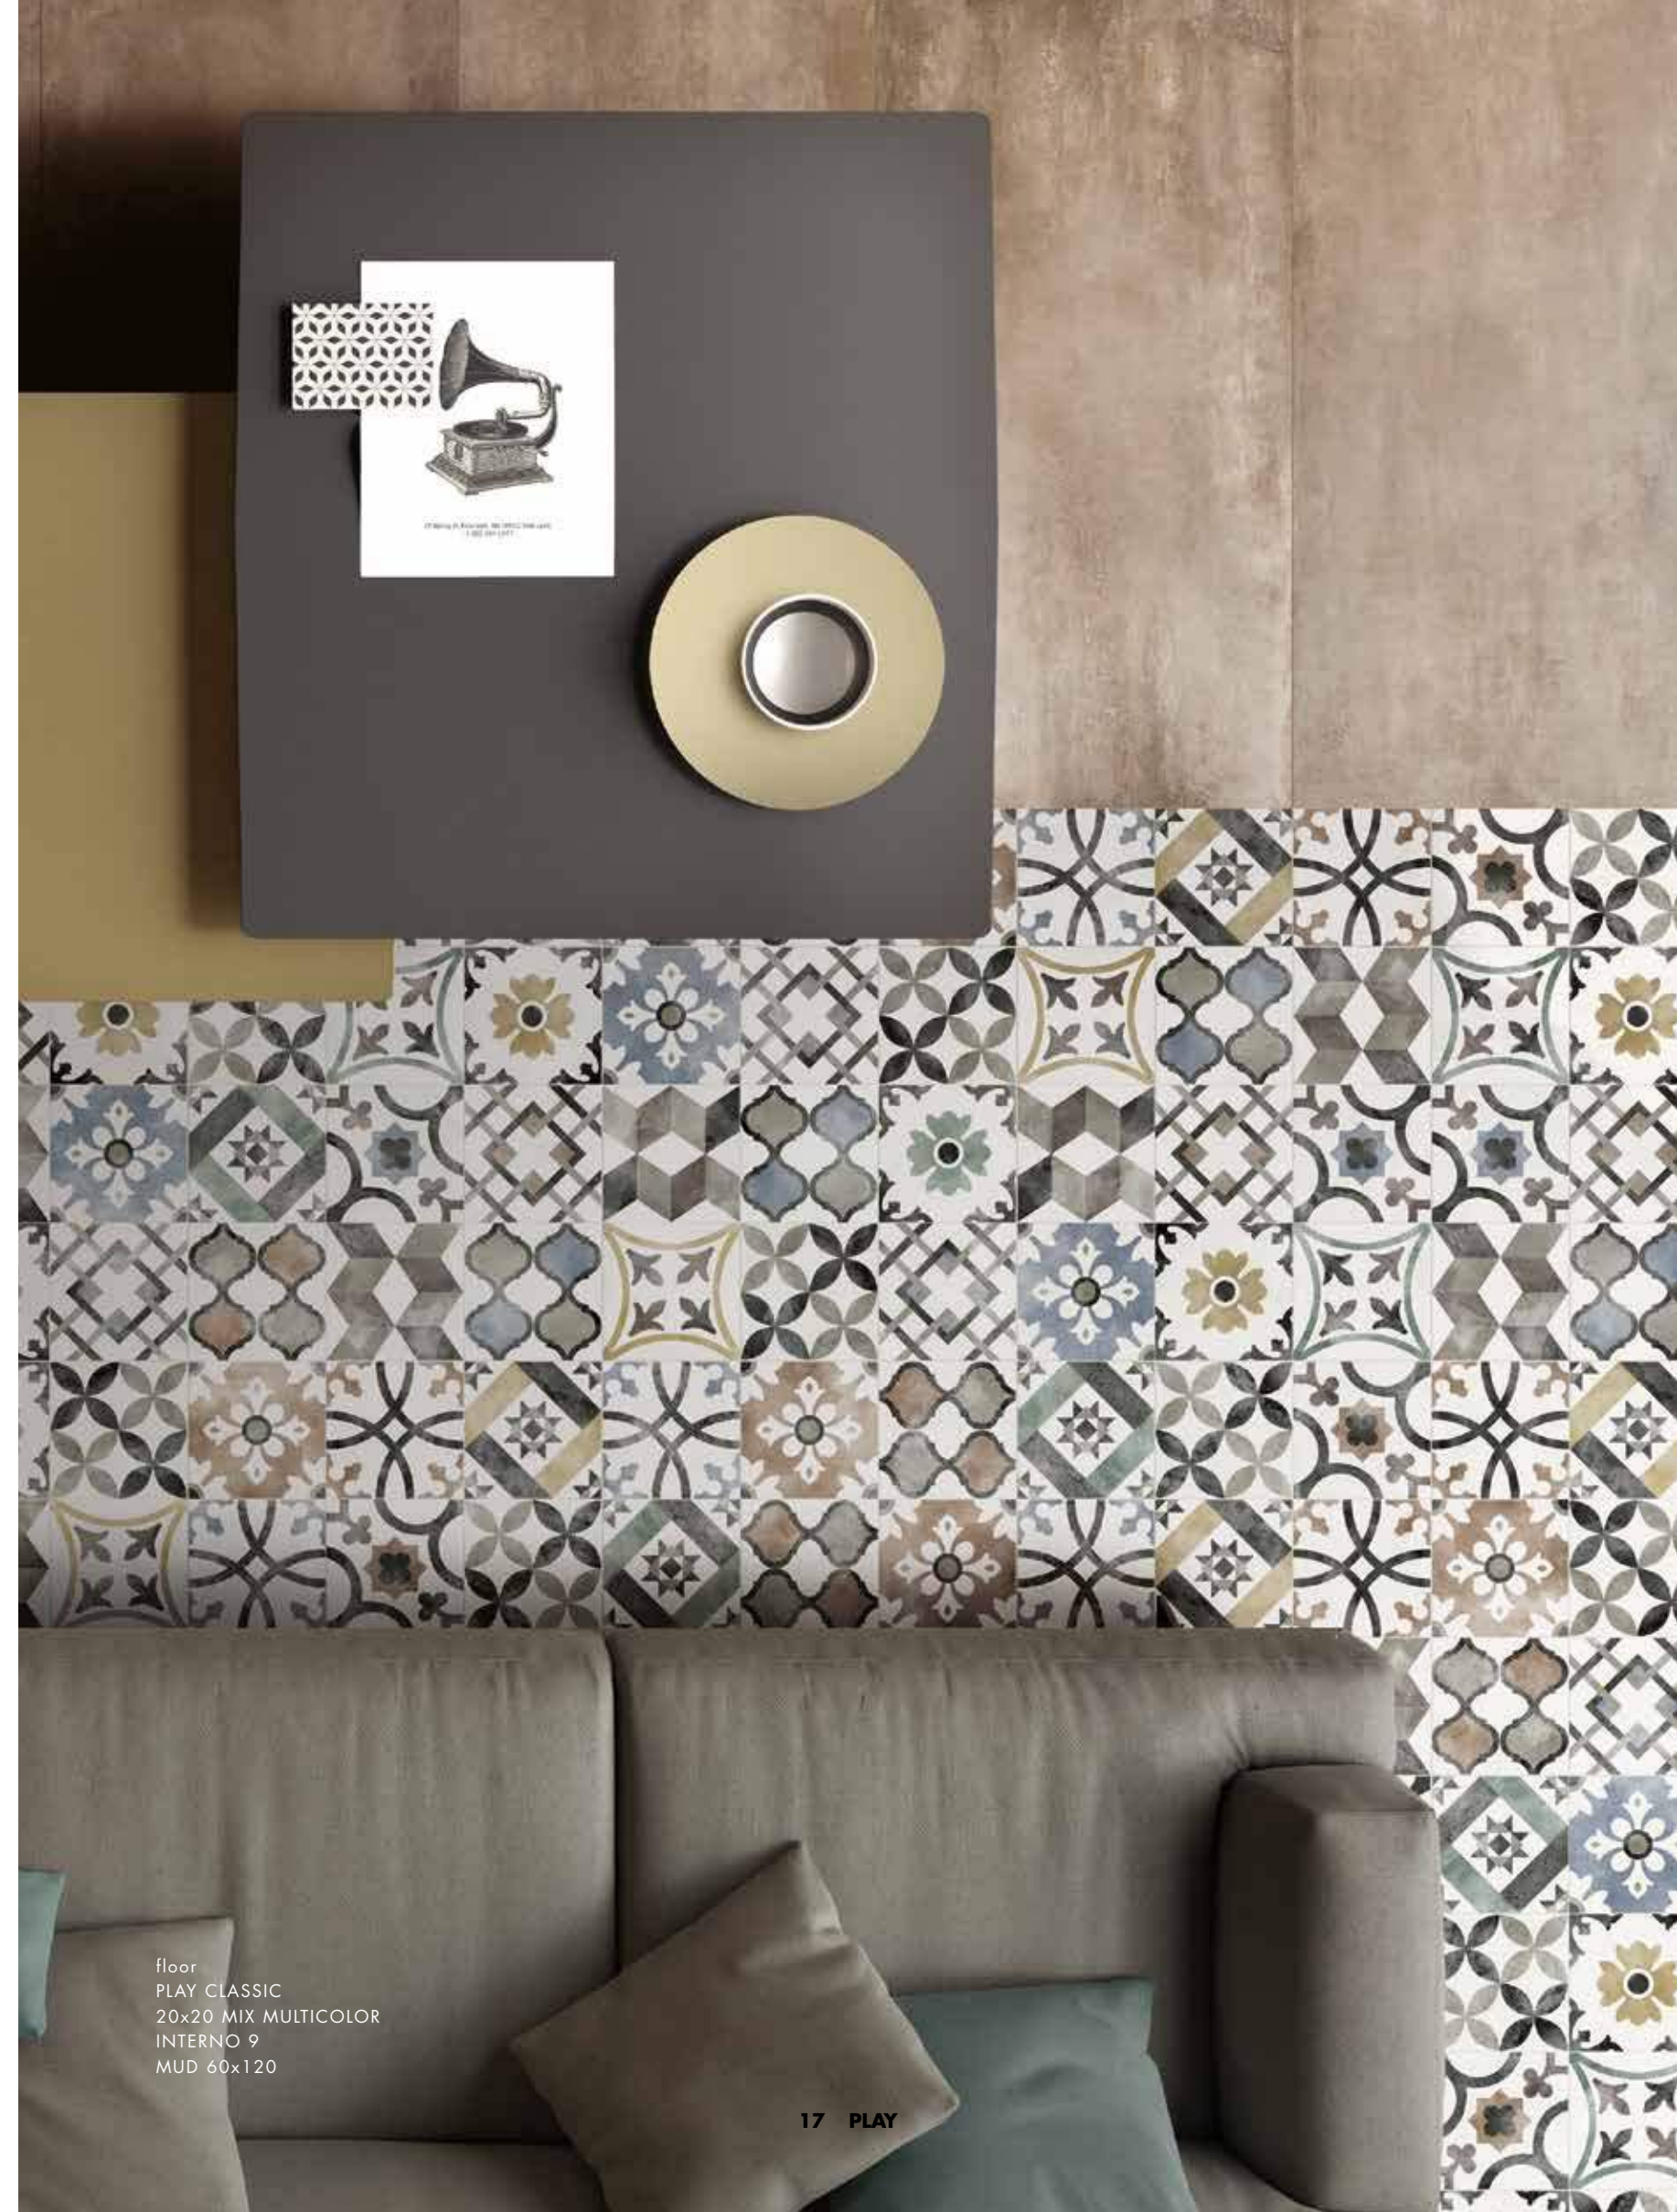

floor
PLAY CLASSIC
20x20 MIX MULTICOLOR
INTERNO 9
MUD 60x120