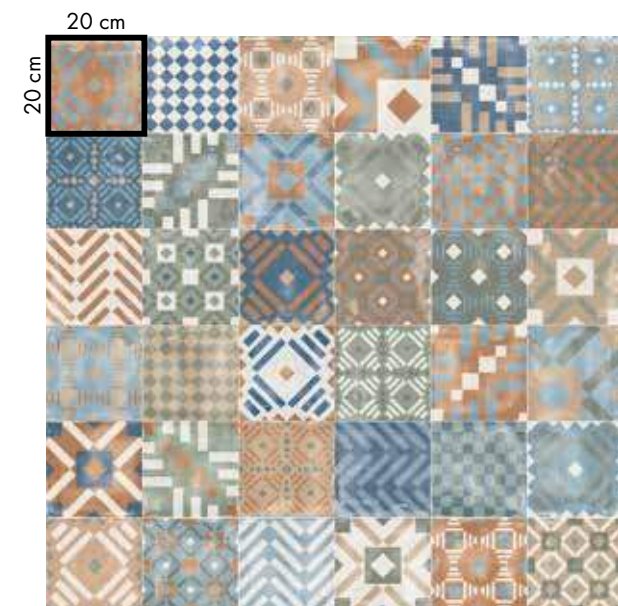

20x20
PLAY LABYRINTH MIX MULTICOLOR
0003352 nat. ☞ 26