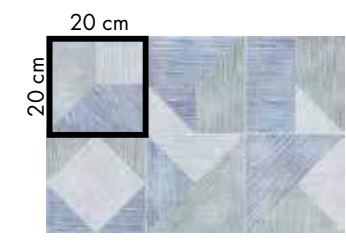

20x20
PLAY STRING MIX COLD
0003489 nat. 26

GRES PORCELLANATO
PORCELAIN TILES