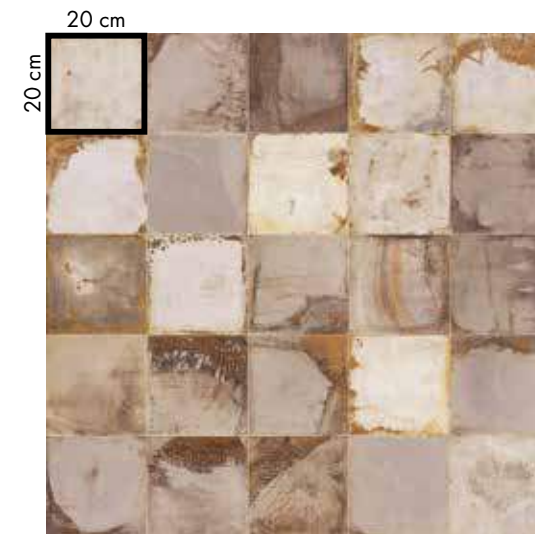

20x20
PLAY OXIDE WHITE
0003493 nat. 26