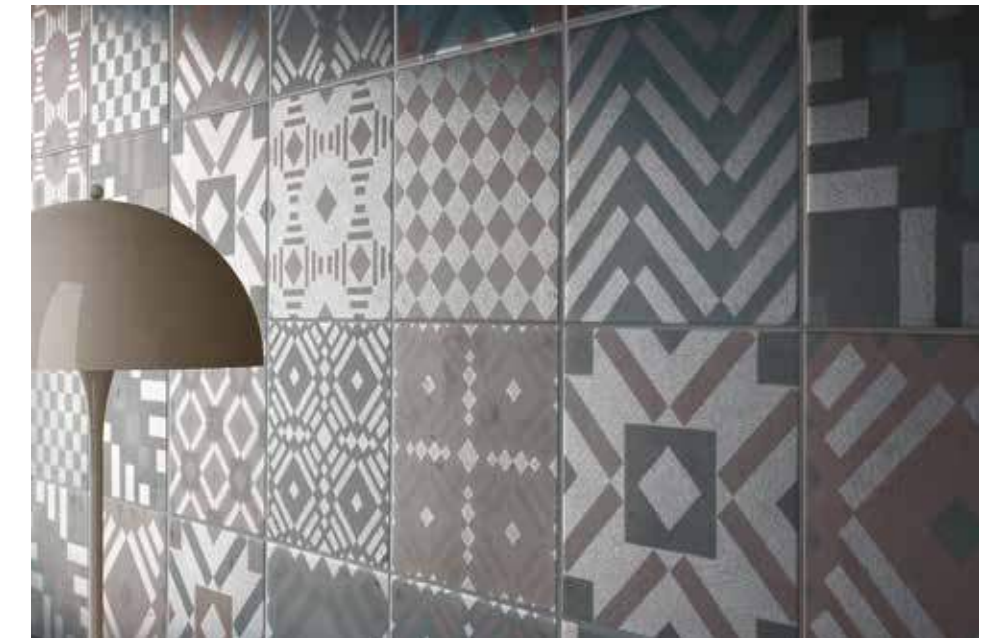

MATCHING MATERIALS

La gamma PLAY contamina gli spazi contemporanei con uno spirito giocoso e decorativo. Le texture dal sapore vintage, i pattern geometrici e le trame optical, caratterizzate da una palette cromatica versatile ed eterogenea, sono state studiate per incontrare le più diverse esigenze stilistiche e progettuali. Le numerose proposte grafiche permettono di sviluppare inediti Mix&Match con le suggestioni materiche contenute nel catalogo ABK, a partire dalle grandi lastre, passando dai pavimenti a listone effetto legno, fino ai formati più tradizionali.

The PLAY collection brings a light-hearted, decorative touch to contemporary spaces. The vintage texture, geometric patterns and optical effects coupled with a versatile and heterogeneous colour palette are specially designed to meet the most diverse stylistic and design requirements. The numerous graphic versions allow for novel Mix&Match solutions with the material effects contained in the ABK catalogue, from large slabs and wood effect planks through to more conventional tile sizes.

play

**GRES PORCELLANATO
PORCELAIN TILES**

20x20
8"x 8"

8,5 mm

INDEX