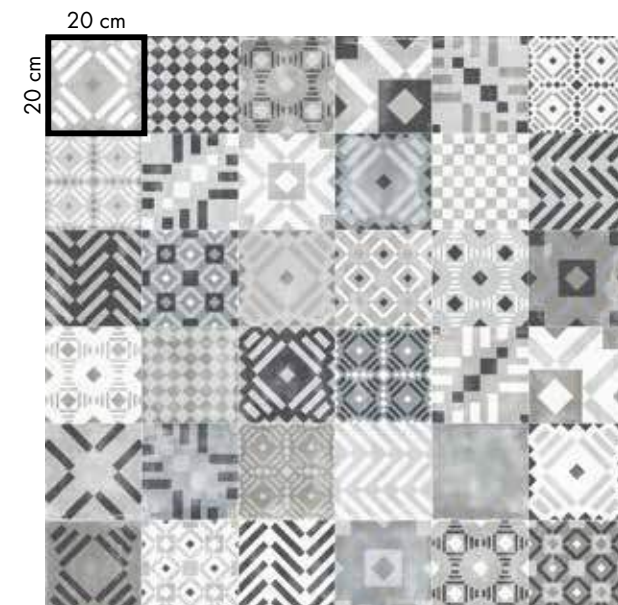

20x20
PLAY LABYRINTH MIX GREY
0003367 nat. ☞ 26

GRES PORCELLANATO
PORCELAIN TILES