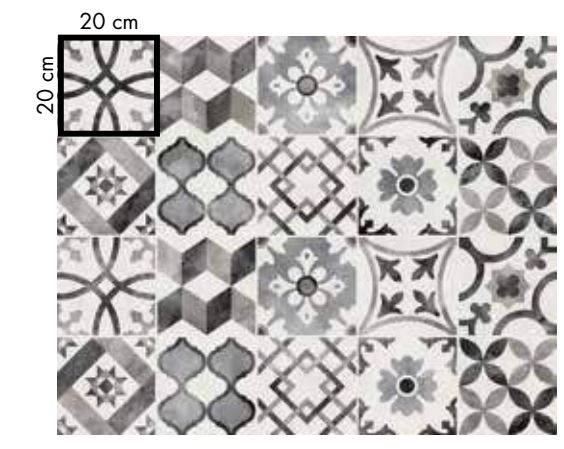

20x20
PLAY CLASSIC MIX GREY
0003475 nat. ☰ 26

GRES PORCELLANATO
PORCELAIN TILES