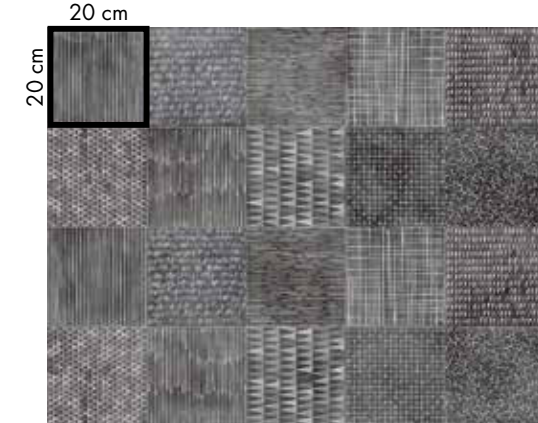

20x20
PLAY ETNO MIX DARK
0003486 nat. ⊕ 26

GRES PORCELLANATO
PORCELAIN TILES