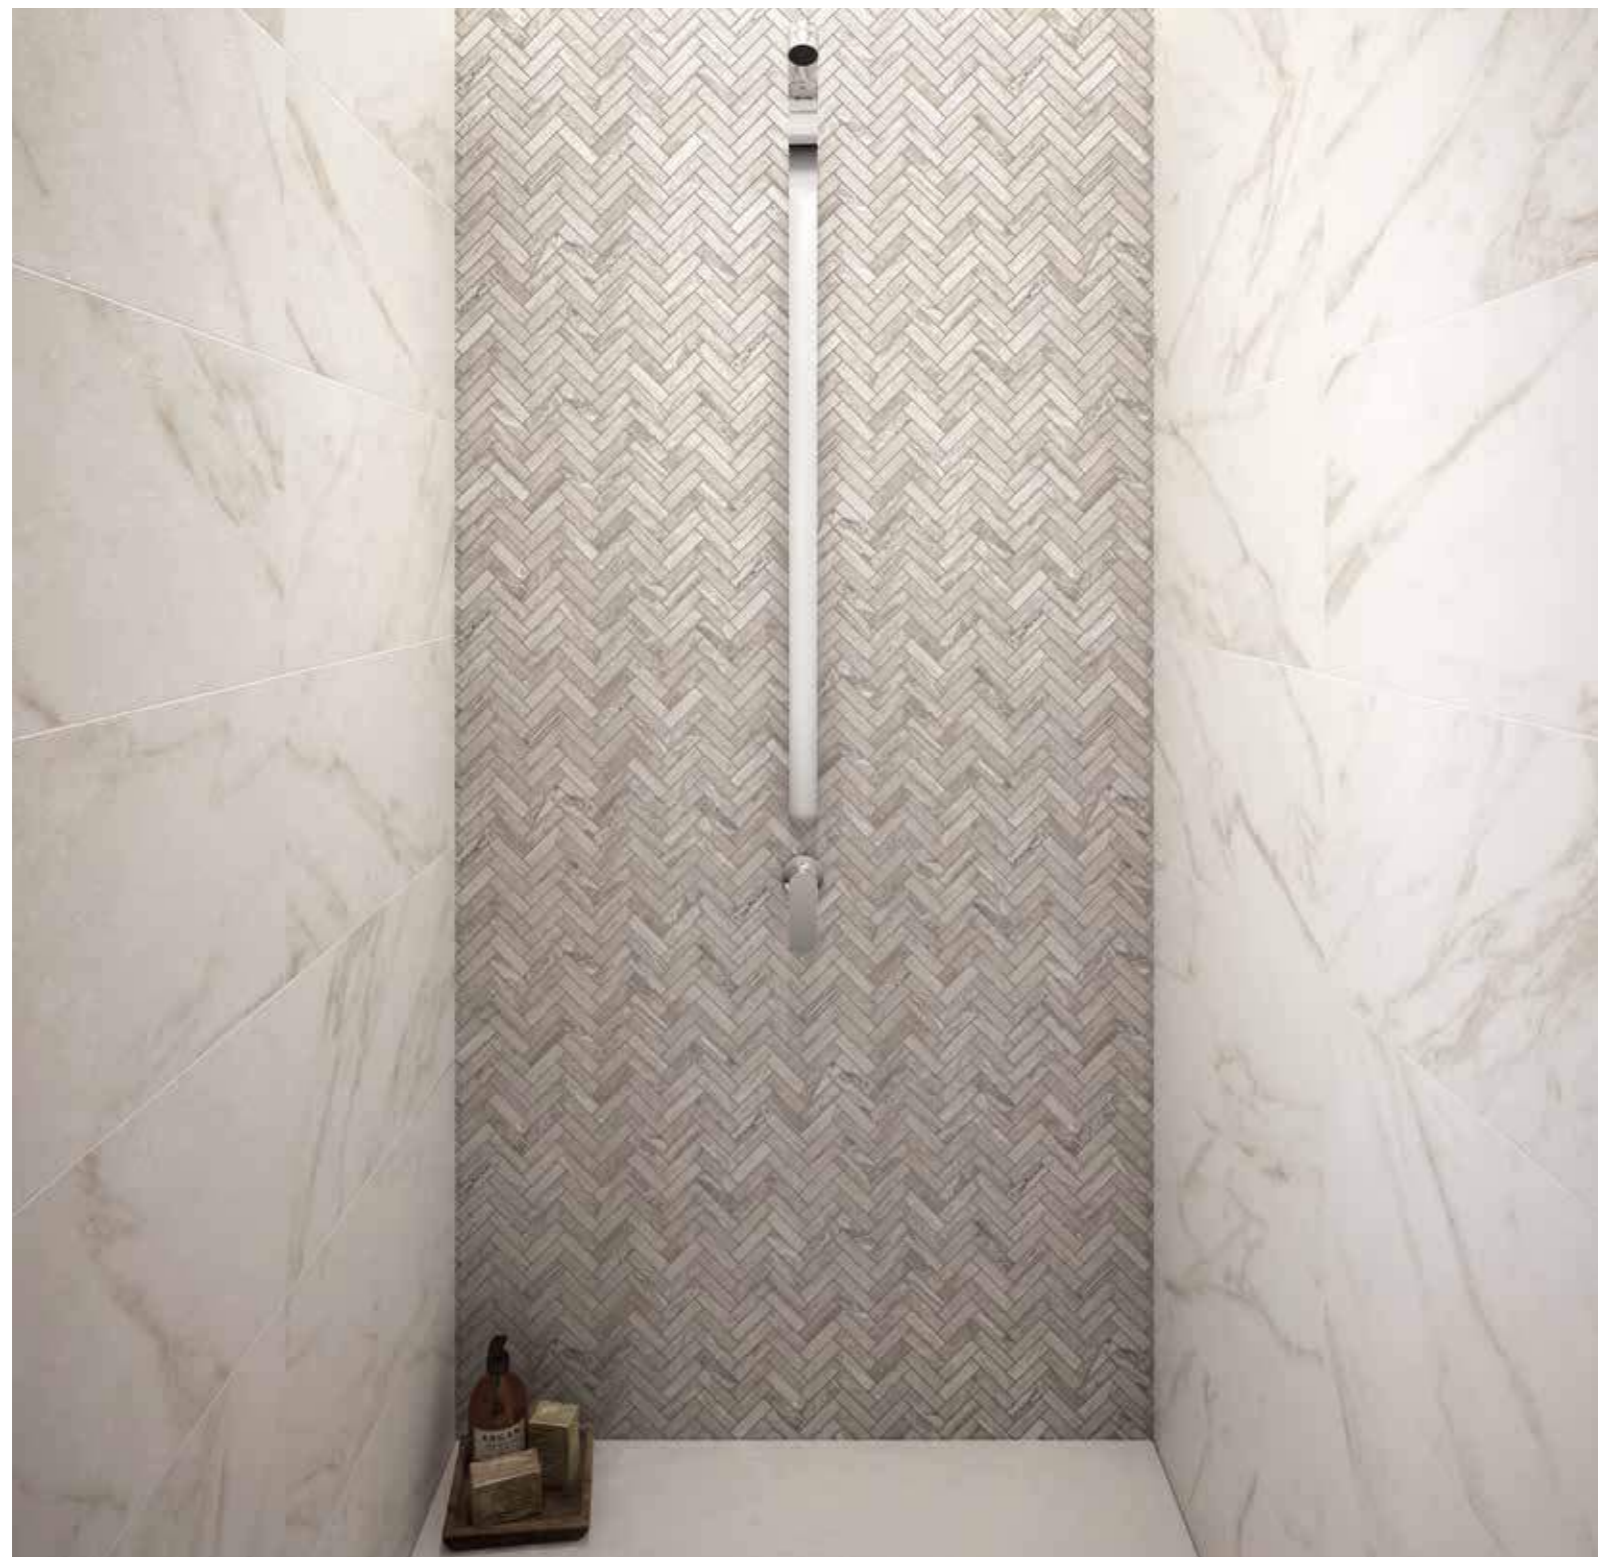

Wall: Mos. Chevron Arabesque Silver SABLÈ 30x30, Calacatta Select SABLÈ 30x60