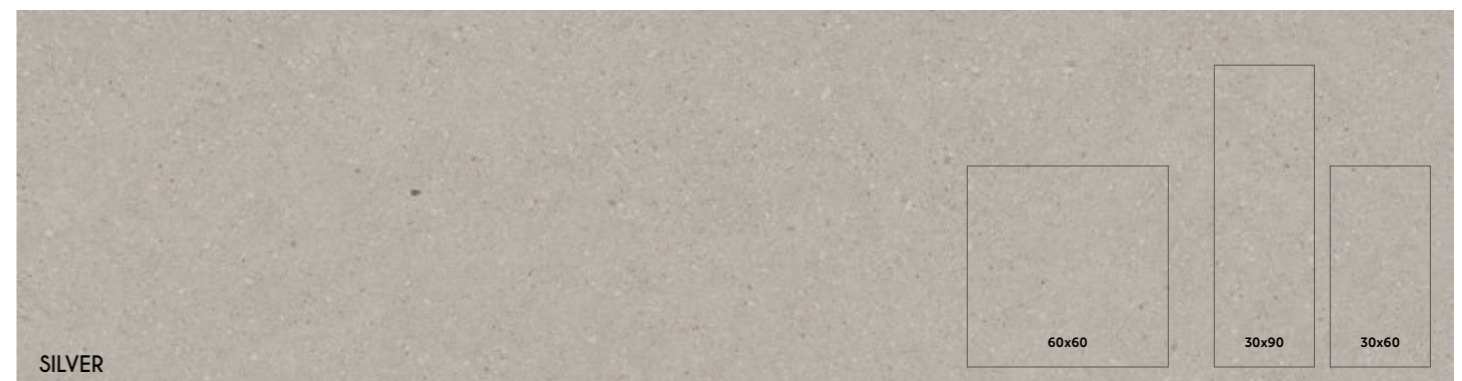

SEE IT IN YOUR ROOM!

Wall:
Balance Silver 30x90 cm ret. R3192R

Floor:
Balance Silver 59.2x59.2 cm ret. P6092R

Balance

Harmonious and welcoming spaces.

Espaços harmoniosos e acolhedores.
Espaces harmonieux et accueillants.
Harmonische und gemütliche Räume.
Espacios armoniosos y acogedores.