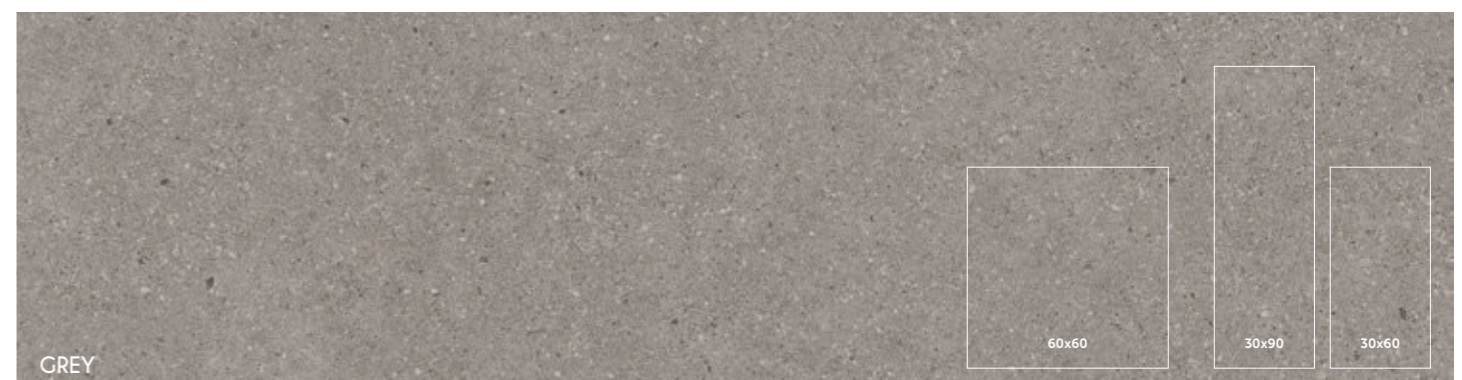

SEE IT IN YOUR ROOM!

Wall:
Balance Silver 30x90 cm ret. R3192R

Floor:
Balance Silver 59.2x59.2 cm ret. P6092R

Balance

Harmonious and welcoming spaces.

Espaços harmoniosos e acolhedores.
Espaces harmonieux et accueillants.
Harmonische und gemütliche Räume.
Espacios armoniosos y acogedores.