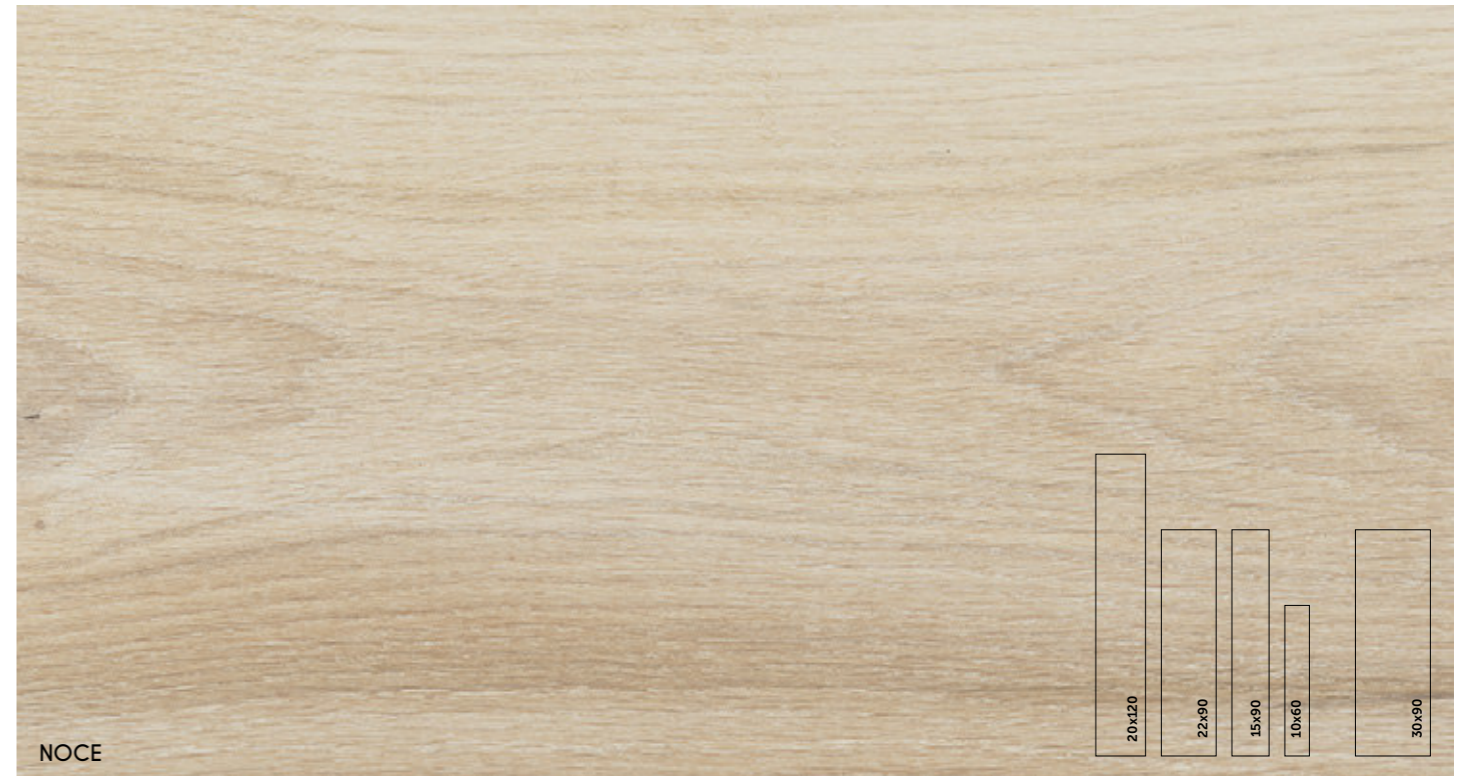

SEE IT IN YOUR ROOM!

Bosco Castagno 22.05x88.8 cm ret. Natural P9082C2
Bosco Castagno 14.5x88.8 cm ret. Natural P9082C3

Bosco

The naturalness and authenticity of wood essence.

A naturalidade e autenticidade da essência da madeira.
Le naturel et l'authenticité de l'essence du bois.
Die Natürlichkeit und Authentizität die Essenz des Holzes.
La naturalidad y la autenticidad de la esencia de la madera.