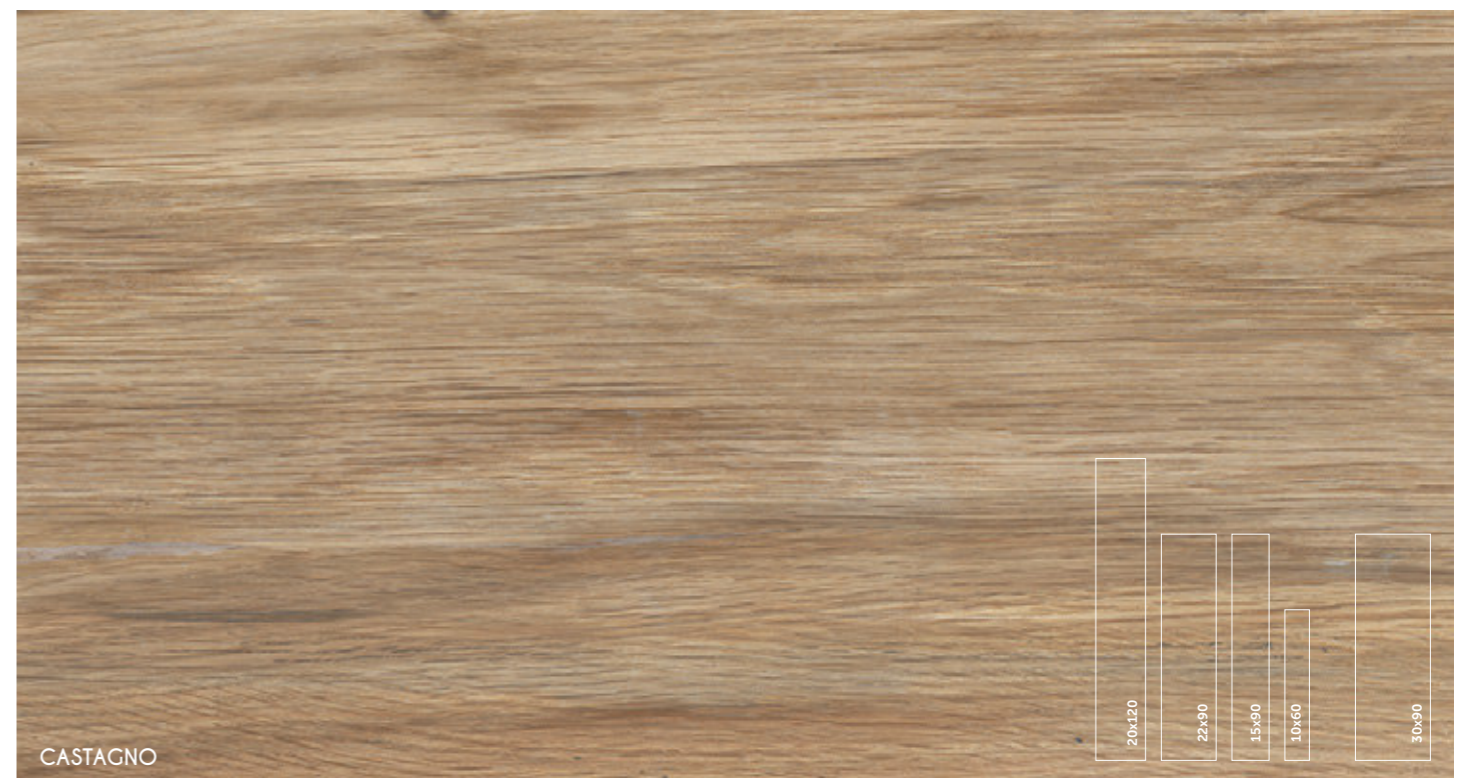

NOCE

CASTAGNO