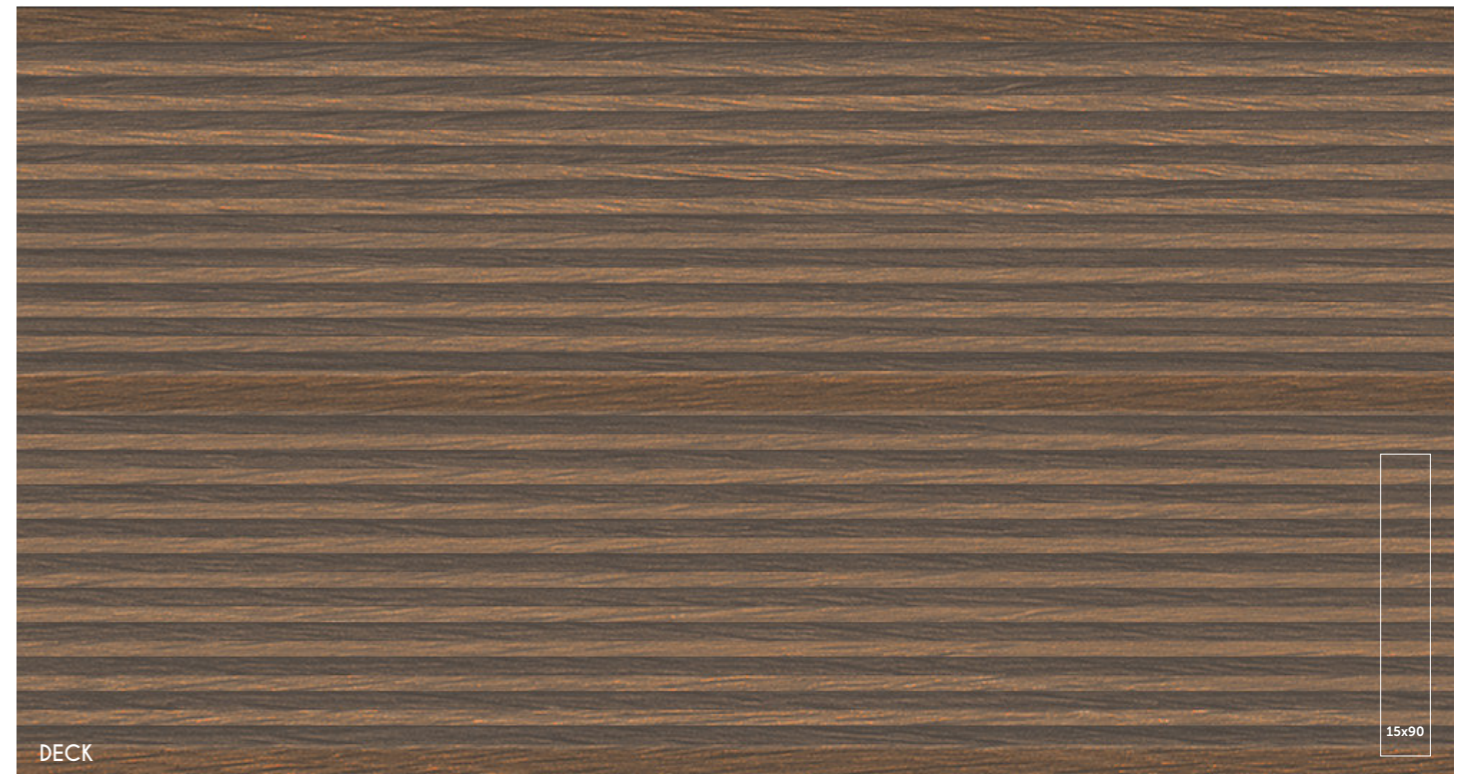

SEE IT IN YOUR ROOM!

Deck 14,5x88,8 cm ret. CT77C3

Deck

Extremely functional and resistant.

Extremamente funcional e resistente.
Extrêmement fonctionnel et résistant.
Äußerst funktional und beständig.
Extremadamente funcional y resistente.

DECK

15x90

DECK GREY

15x90