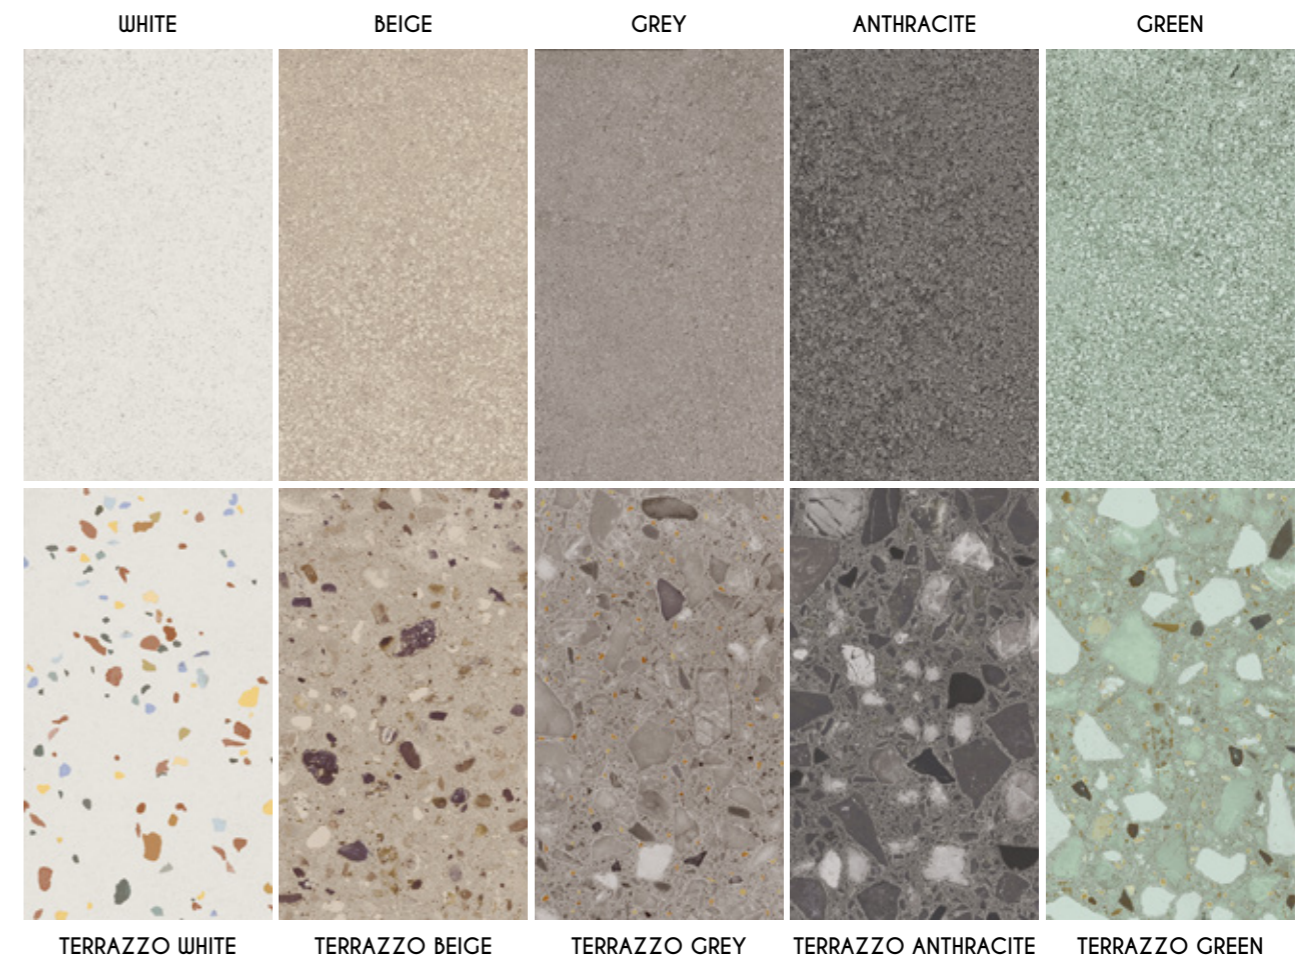

Dandy

Recreation of timeless terrazzo for the elaboration of bold spaces.

Recriação do terrazzo intemporal para a criação de ambientes arrojados.
Réinterprétation de l'intemporalité du terrazzo pour créer des environnements audacieux.
Nachbildung von zeitlosem Terrazzo, um gewagte Umgebungen zu schaffen.
Recreación de terrazzo atemporal para crear entornos atrevidos.