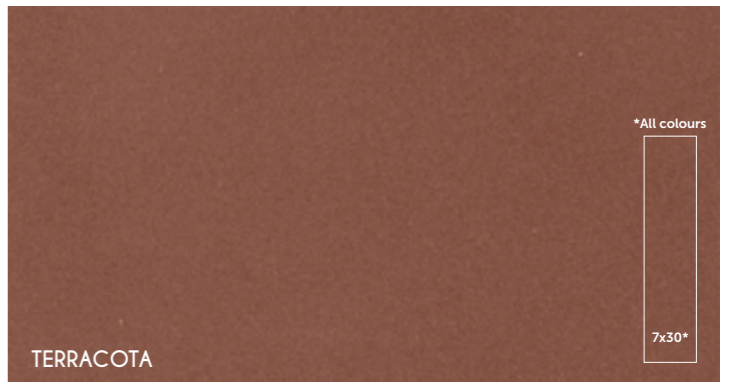

IVORY

ROSE

GREY

BLUE

DARK GREY

GREEN

CARBON

TERRACOTA

\*All colours

7x30\*

Detroit Dark Grey 7.2x29.5 cm K3012C7