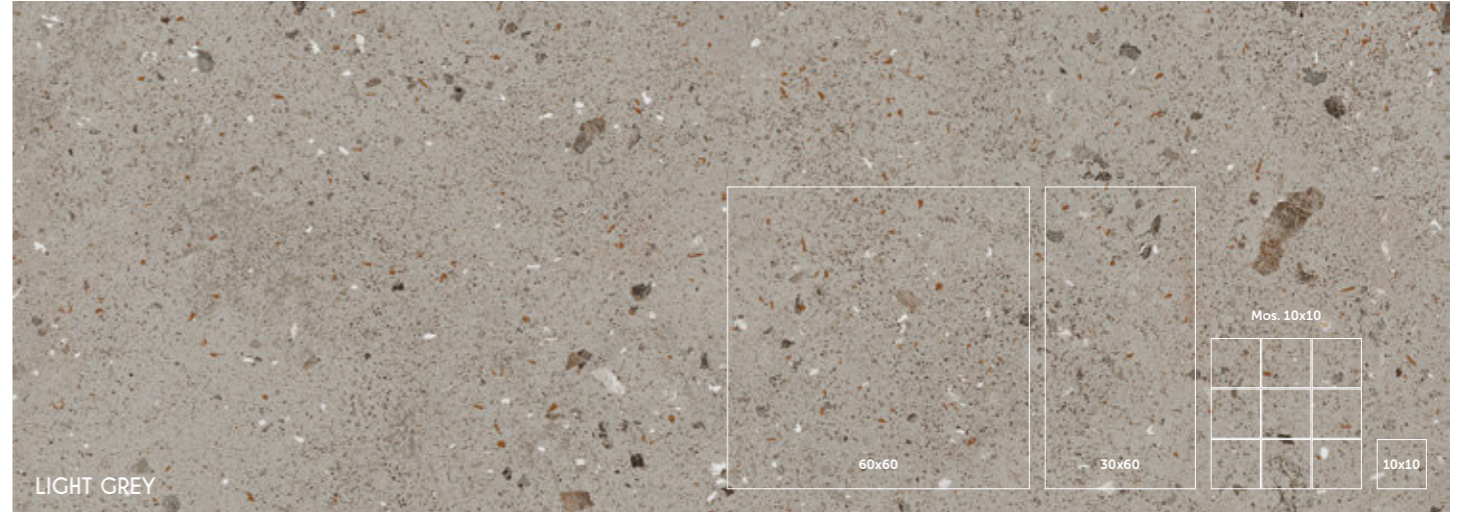

SEE IT IN YOUR ROOM!

Wall:
 Ebro Light Grey 29.5x59.2 cm ret. Soft AS K6016RC
 Mosaic Ebro Light Grey 29.5x29.5 cm Soft AS KM3002

Floor:
 Ebro Light Grey 59.2x59.2 cm ret. Soft AS K6016R

Ebro

Modern and organic spaces.

Ambientes modernos e orgânicos.
 Environnements modernes et organiques.
 Moderne und organische Umgebungen.
 Ambientes modernos y orgánicos.

Wall:
Ebro Dark Grey 29.5x59.2 cm ret. Soft AS K6017RC
Mosaic Dark Light Grey 29.5x29.5 cm Soft AS KM3003