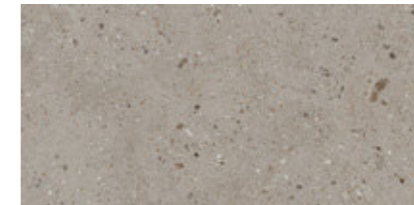

LIGHT GREY
29.5x59.2 cm ret. K6016RC | GF06