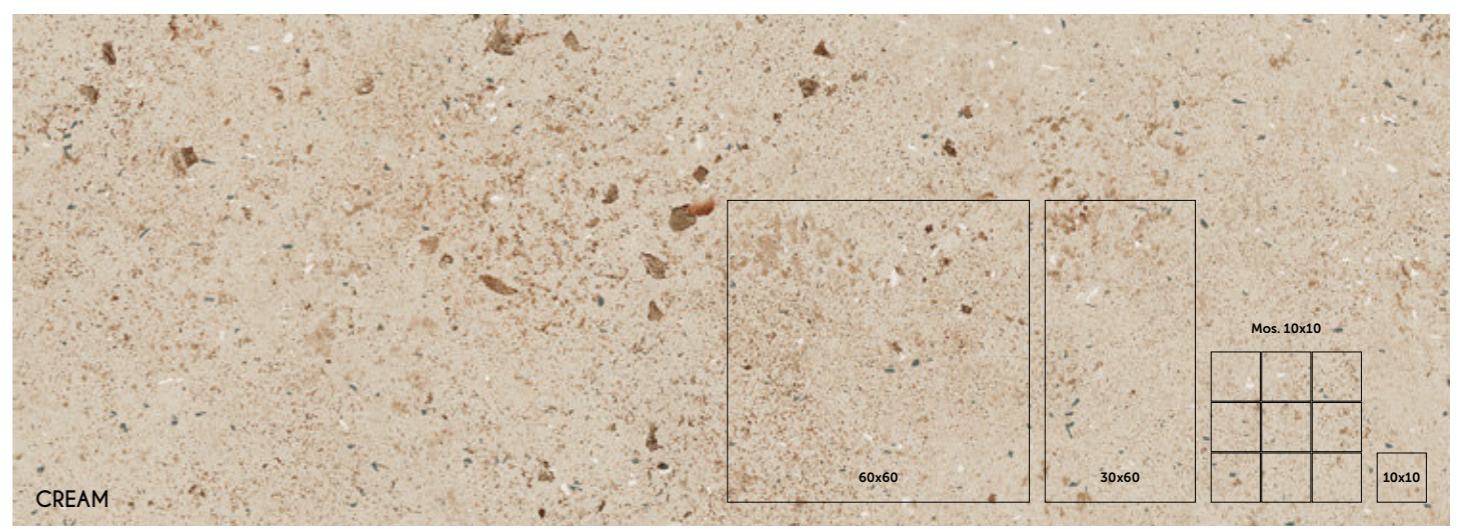

SEE IT IN YOUR ROOM!

Wall:
 Ebro Light Grey 29.5x59.2 cm ret. Soft AS K6016RC
 Mosaic Ebro Light Grey 29.5x29.5 cm Soft AS KM3002

Floor:
 Ebro Light Grey 59.2x59.2 cm ret. Soft AS K6016R

Ebro

Modern and organic spaces.

Ambientes modernos e orgânicos.
 Environnements modernes et organiques.
 Moderne und organische Umgebungen.
 Ambientes modernos y orgánicos.

Wall:
Ebro Dark Grey 29.5x59.2 cm ret. Soft AS K6017RC
Mosaic Dark Light Grey 29.5x29.5 cm Soft AS KM3003