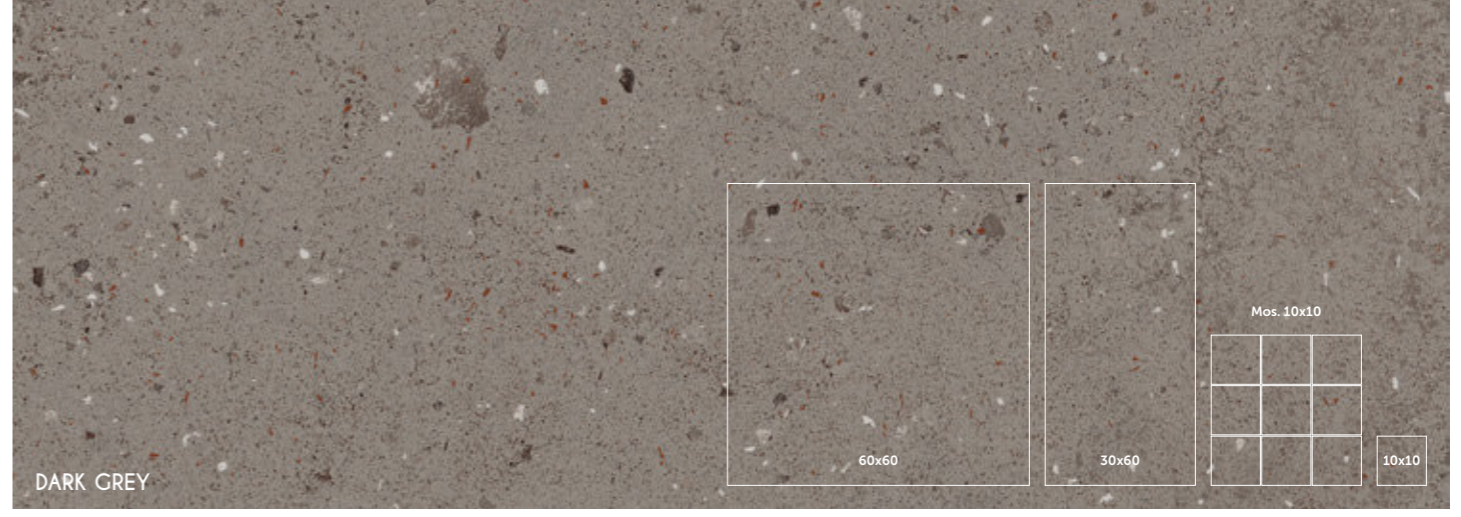

SEE IT IN YOUR ROOM!

Wall:
 Ebro Light Grey 29.5x59.2 cm ret. Soft AS K6016RC
 Mosaic Ebro Light Grey 29.5x29.5 cm Soft AS KM3002

Floor:
 Ebro Light Grey 59.2x59.2 cm ret. Soft AS K6016R

Ebro

Modern and organic spaces.

Ambientes modernos e orgânicos.
 Environnements modernes et organiques.
 Moderne und organische Umgebungen.
 Ambientes modernos y orgánicos.

Wall:
Ebro Dark Grey 29.5x59.2 cm ret. Soft AS K6017RC
Mosaic Dark Light Grey 29.5x29.5 cm Soft AS KM3003