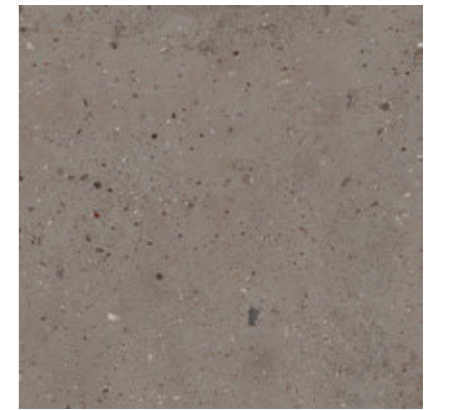

Floor:
Ebro Dark Grey 59.2x59.2 cm ret. Soft AS K6017R

Ebro Cream 59.2x59.2 cm ret. Soft AS K6015R

Ebro

CREAM
59.2x59.2 cm ret. K6015R | GF08

LIGHT GREY
59.2x59.2 cm ret. K6016R | GF08

DARK GREY
59.2x59.2 cm ret. K6017R | GF08