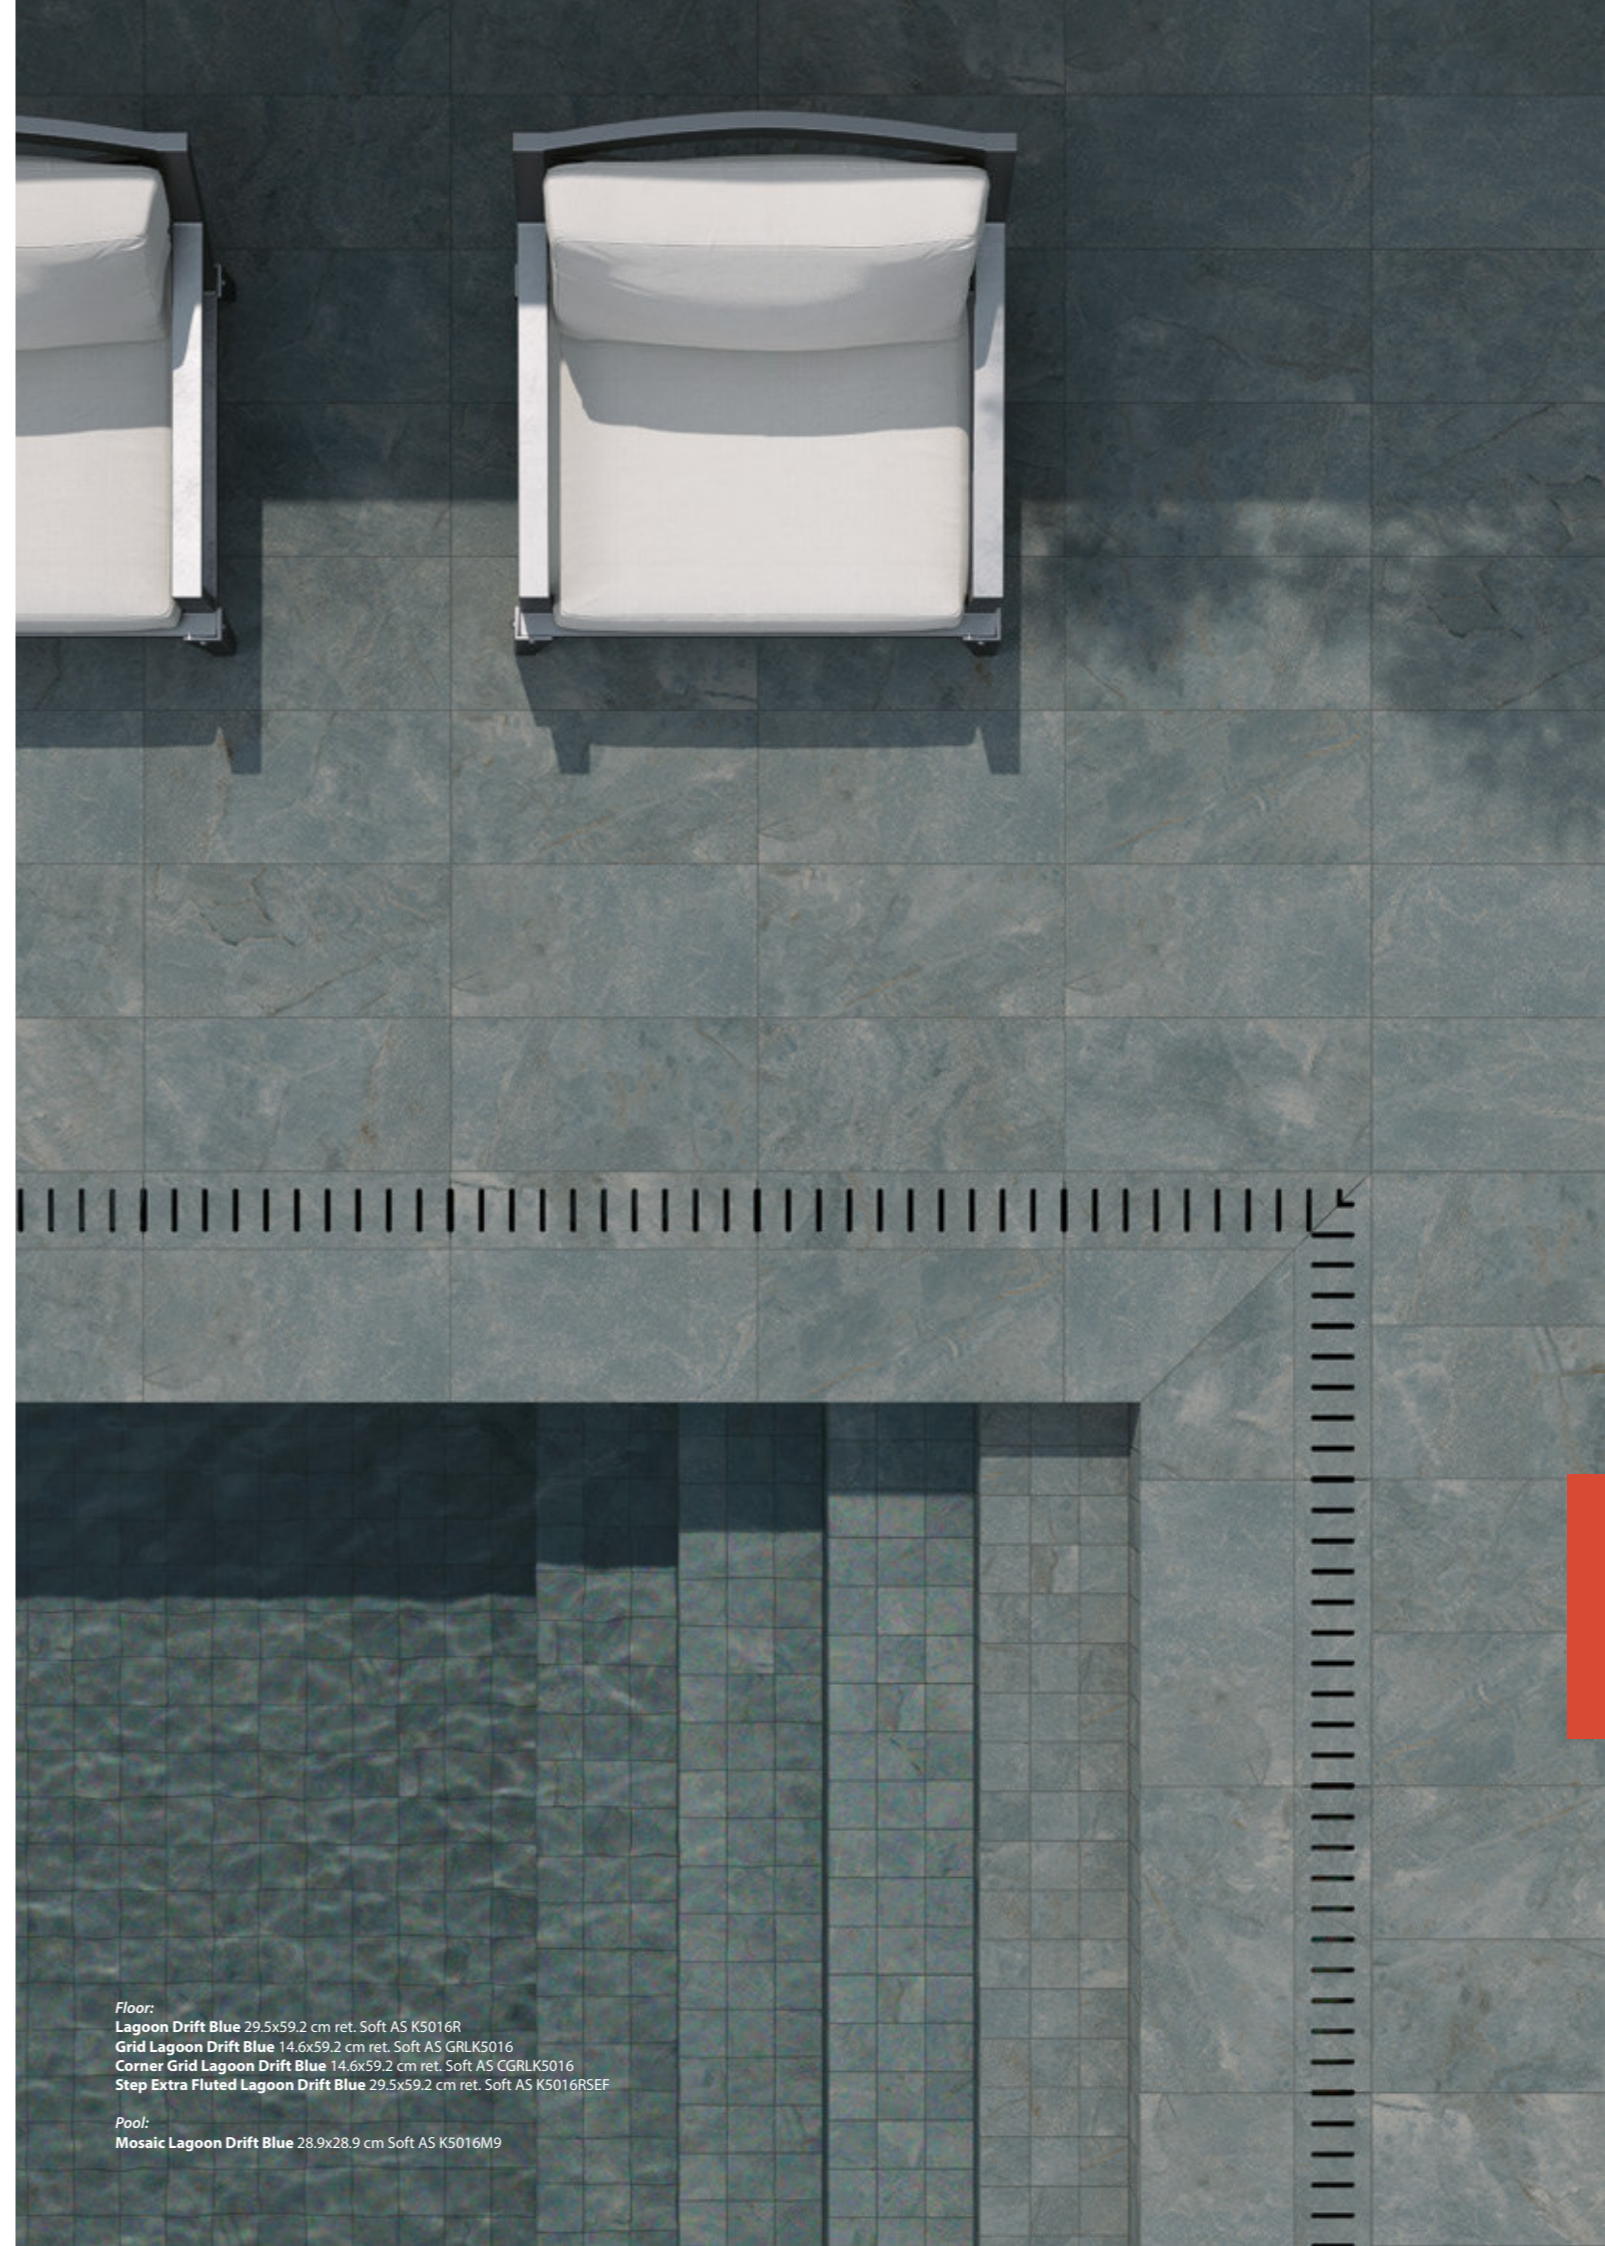

BIM

SEE IT IN YOUR ROOM!

Wall:
 Mosaic Lagoon Clay Beige 29.5x29.5 cm Soft AS KM4040
Floor:
 Lagoon Clay Beige 29.5x59.2 cm ret. Soft AS K5015R
 Grid Lagoon Clay Beige 14.6x59.2 cm ret. Soft AS GRLK5015
 Step Extra Fluted Lagoon Clay Beige 29.5x59.2 cm ret. Soft AS K5015RSEF

Lagoon

Floor:
Lagoon Clay Beige 29.5x59.2 cm ret. Soft AS K5015R
Step Extra Fluted Lagoon Clay Beige 29.5x59.2 cm ret. Soft AS K5015RSEF

Pool:
Lagoon Oxid Green 20x20 cm Soft AS K2053

Floor:
Lagoon Drift Blue 29.5x59.2 cm ret. Soft AS K5016R
Grid Lagoon Drift Blue 14.6x59.2 cm ret. Soft AS GRLK5016
Corner Grid Lagoon Drift Blue 14.6x59.2 cm ret. Soft AS CGRLK5016
Step Extra Fluted Lagoon Drift Blue 29.5x59.2 cm ret. Soft AS K5016RSEF