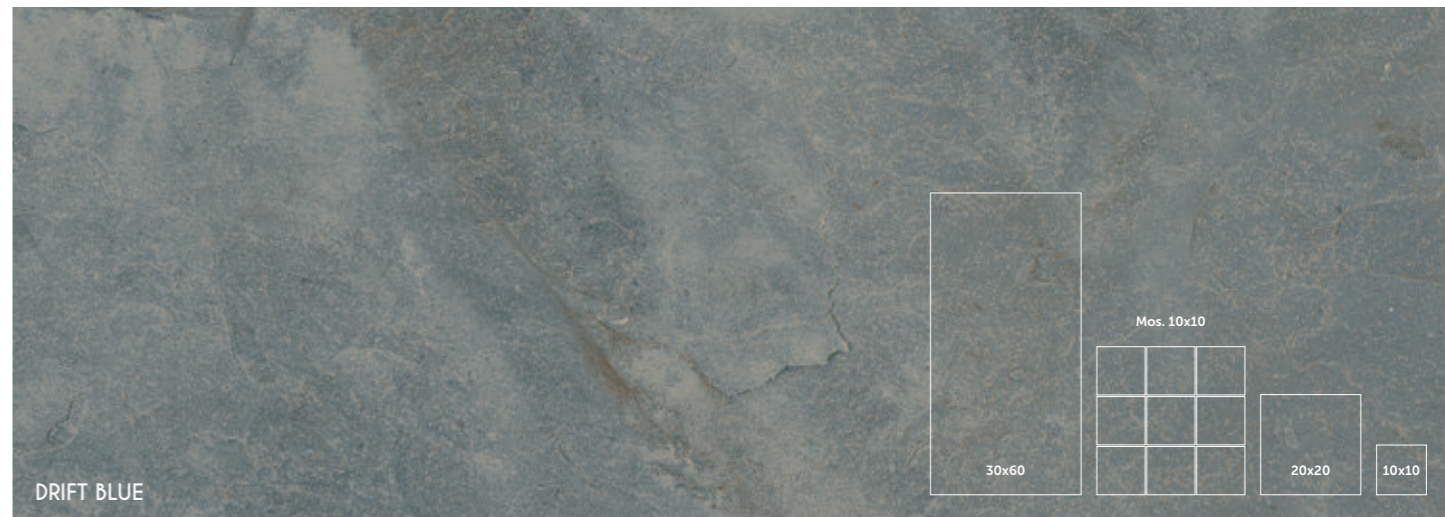

BIM

SEE IT IN YOUR ROOM!

Wall:
Mosaic Lagoon Clay Beige 29.5x29.5 cm Soft AS KM4040
Floor:
Lagoon Clay Beige 29.5x59.2 cm ret. Soft AS K5015R
Grid Lagoon Clay Beige 14.6x59.2 cm ret. Soft AS GRLK5015
Step Extra Fluted Lagoon Clay Beige 29.5x59.2 cm ret. Soft AS K5015RSEF

Lagoon

Textures and colours that evoke tropical landscapes.

Texturas e cores que evocam paisagens tropicais.
Textures et couleurs qui évoquent des paysages tropicaux.
Texturen und Farben, die an tropische Landschaften erinnern.
Texturas y colores que evocan paisajes tropicales.