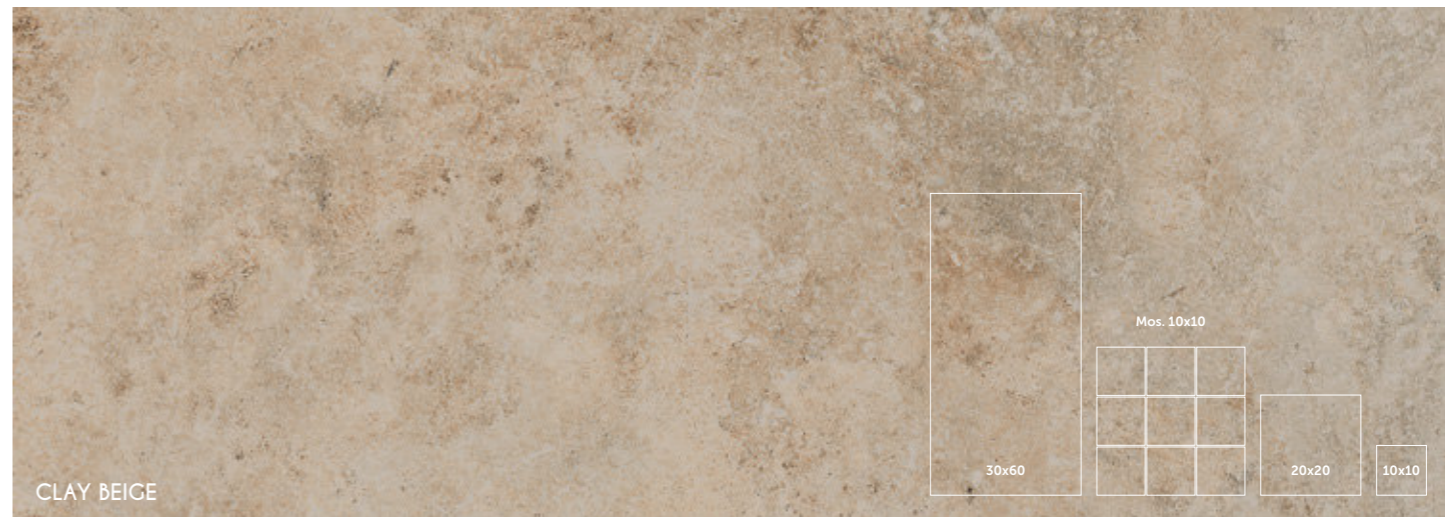

BIM

SEE IT IN YOUR ROOM!

Wall:
 Mosaic Lagoon Clay Beige 29.5x29.5 cm Soft AS KM4040
Floor:
 Lagoon Clay Beige 29.5x59.2 cm ret. Soft AS K5015R
 Grid Lagoon Clay Beige 14.6x59.2 cm ret. Soft AS GRLK5015
 Step Extra Fluted Lagoon Clay Beige 29.5x59.2 cm ret. Soft AS K5015RSEF

Lagoon

Floor:
Lagoon Clay Beige 29.5x59.2 cm ret. Soft AS K5015R
Step Extra Fluted Lagoon Clay Beige 29.5x59.2 cm ret. Soft AS K5015RSEF

Pool:
Lagoon Oxid Green 20x20 cm Soft AS K2053

Floor:
Lagoon Drift Blue 29.5x59.2 cm ret. Soft AS K5016R
Grid Lagoon Drift Blue 14.6x59.2 cm ret. Soft AS GRLK5016
Corner Grid Lagoon Drift Blue 14.6x59.2 cm ret. Soft AS CGRLK5016
Step Extra Fluted Lagoon Drift Blue 29.5x59.2 cm ret. Soft AS K5016RSEF