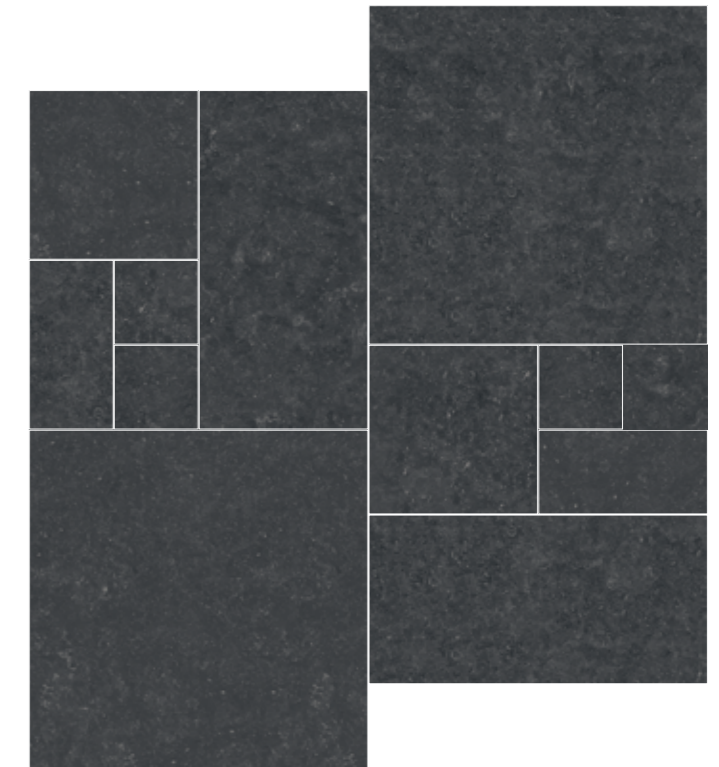

Floor:
Luna Black 59.2x59.2 cm ret. Natural K6008R

Luna

DARK GREY
 Multisize K6007MS | GF16 K6011MS | GF17

1 Box: Module 12 Pieces (Alternative Layouts - Page 507)
 2 Pieces - 59.2x59.2 cm ret. 2 Pieces - 29.5x29.5 cm ret. 4 Pieces - 14.65x14.65 cm ret.
 2 Pieces - 29.5x59.2 cm ret. 2 Pieces - 14.65x29.5 cm ret.