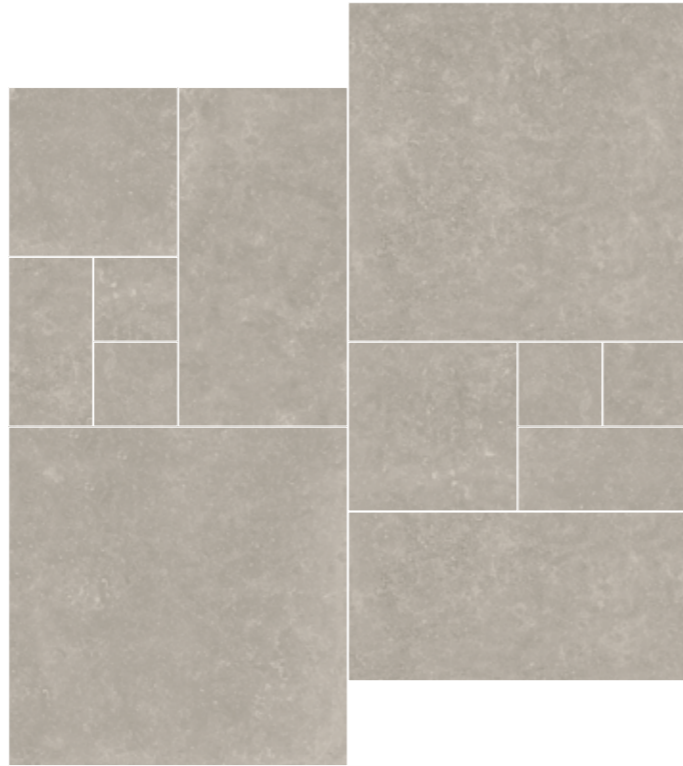

LIGHT GREY
Multisize K6006MS | GF16 K6010MS | GF17

1 Box: Module 12 Pieces (Alternative Layouts - Page 507)
2 Pieces - 59.2x59.2 cm ret. 2 Pieces - 29.5x29.5 cm ret. 4 Pieces - 14.65x14.65 cm ret.
2 Pieces - 29.5x59.2 cm ret. 2 Pieces - 14.65x29.5 cm ret.