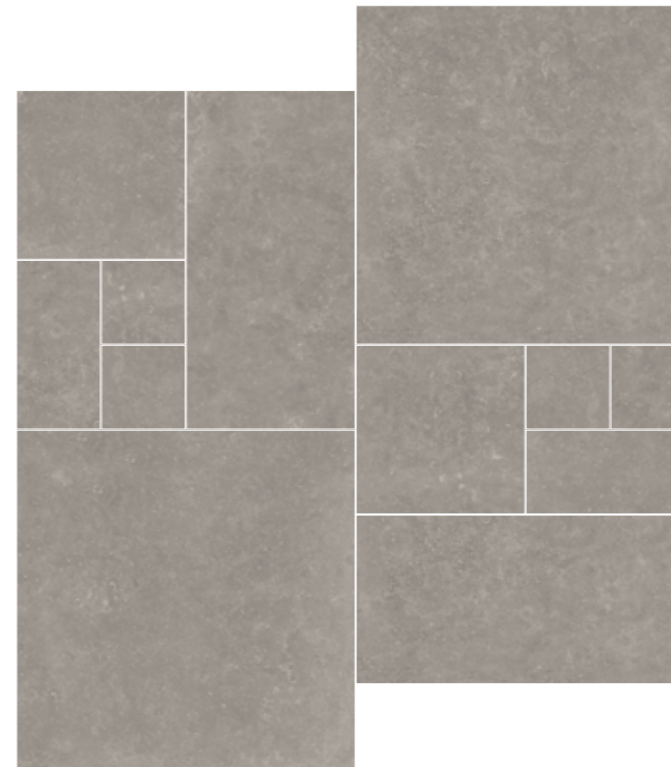

DARK GREY
Multisize K6007MS | GF16 K6011MS | GF17

1 Box: Module 12 Pieces (Alternative Layouts - Page 507)
2 Pieces - 59.2x59.2 cm ret. 2 Pieces - 29.5x29.5 cm ret. 4 Pieces - 14.65x14.65 cm ret.
2 Pieces - 29.5x59.2 cm ret. 2 Pieces - 14.65x29.5 cm ret.