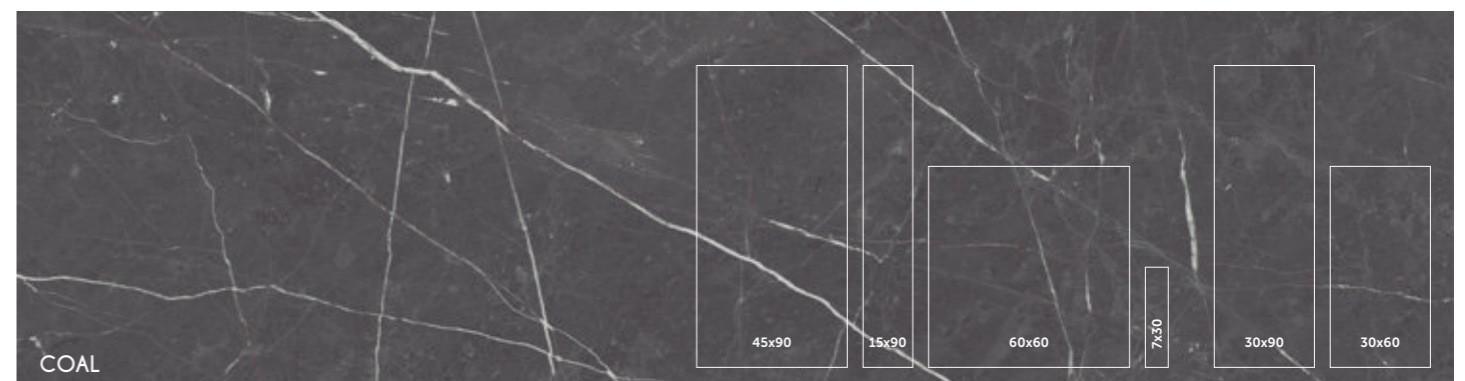

Prisma Muse White 30x90 cm ret. R3235R