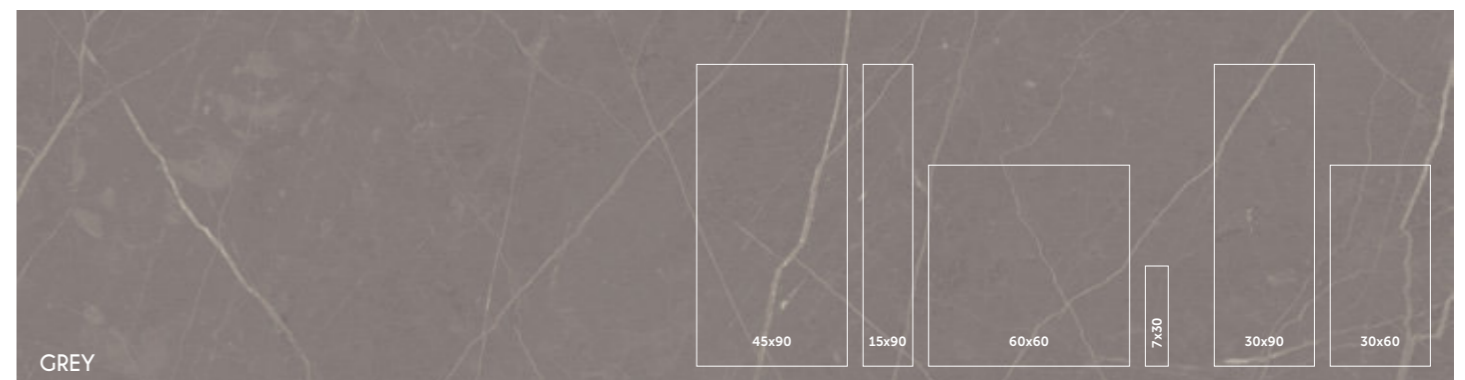

BIM

SEE IT IN YOUR ROOM!

Prisma Muse Coal 30x90 cm ret. R3238R
Muse Coal 30x90 cm ret. R3234R

Muse

The minimalistic spirit of the purest and most sophisticated marbles.

O espírito minimalista dos mármore mais puros e sofisticados.
L'esprit minimaliste des marbres les plus purs et les plus sophistiqués.
Der minimalistische Geist der reinsten und raffiniertesten Marmore.
El espíritu minimalista de los mármoles más puros y sofisticados.