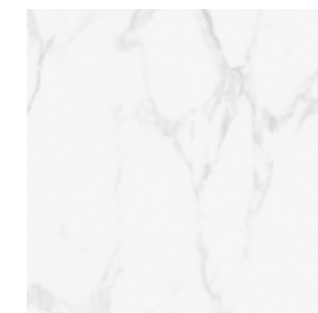

KALACATA GREY

KALACATA GREY
29.5x59.2 cm ret.
30x60 cm

R819R | GB02
R819 | GA10

KALACATA GREY
26.7x41.6 cm

3165 | GA08

KALACATA GREY
45x45 cm

C431 | G110

SPECIAL PIECES