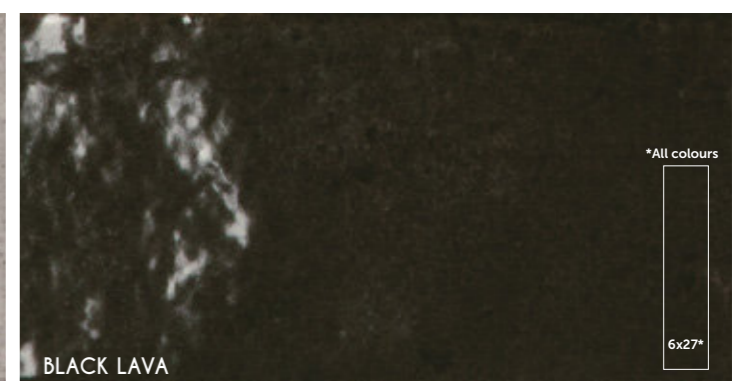

OYSTER

BLUE COBALT

GREIGE

TERRACOTA

GREY

BLACK LAVA

*All colours

6x27*

SEE IT IN YOUR ROOM!

Raku Green Jade 5.6x26.7 cm R2775C8

Wall:
Raku Warm White 5.6x26.7 cm R2771C8
Floor:
Magma Light Grey 45x45 cm PE051

Wall:
Raku Greige 5.6x26.7 cm R2773C8
Mosaic Town Magma Sand 29.5x31 cm DC1026
Magma Sand 29.5x59.2 cm ret. R3826R
Floor:
Magma Sand 59.2x59.2 cm ret. Natural P6200R