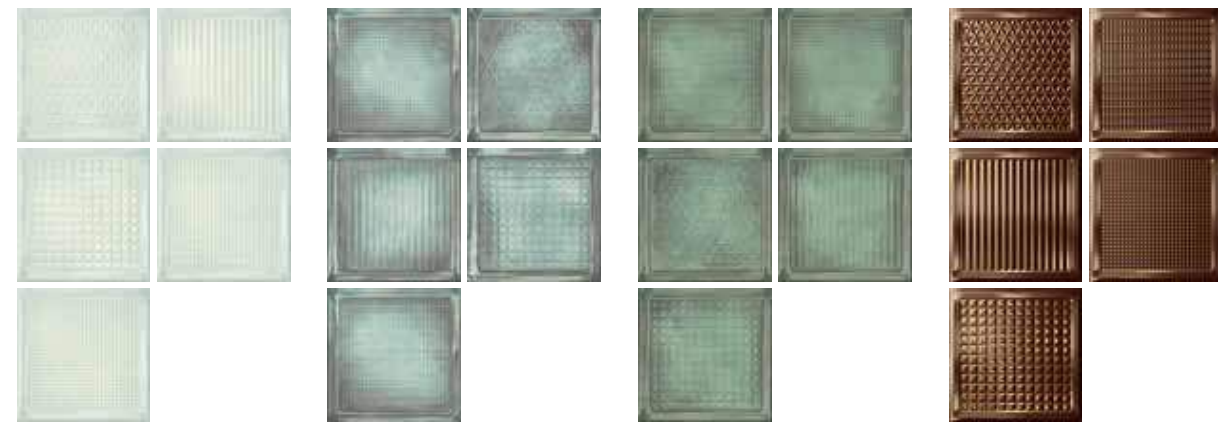

GLASS

GLASS

Wall tiles White Body Double Firing Moderate Variation Digital 0,74 cm Thickness
 Revestimiento Pasta Blanca Bicocción Moderada Variación Digital 0,74 cm Espesor

Glass
White Pavé C-514
20,1x20,1 cm -
7,91"x7,91"

Glass
Blue Pavé C-514
20,1x20,1 cm -
7,91"x7,91"

Glass
Green Pavé C-514
20,1x20,1 cm -
7,91"x7,91"

Glass
Titanium Pavé* C-574
20,1x20,1 cm -
7,91"x7,91"

Glass
White Brick C-514
20,1x20,1 cm -
7,91"x7,91"

Glass
Blue Brick C-514
20,1x20,1 cm -
7,91"x7,91"

Glass
Green Brick C-514
20,1x20,1 cm -
7,91"x7,91"

Glass
Titanium Brick* C-574
20,1x20,1 cm -
7,91"x7,91"

Glass
White Vitro C-514
20,1x20,1 cm -
7,91"x7,91"

Glass
Blue Vitro C-514
20,1x20,1 cm -
7,91"x7,91"

Glass
Green Vitro C-514
20,1x20,1 cm -
7,91"x7,91"

Glass
Titanium Vitro* C-574
20,1x20,1 cm -
7,91"x7,91"

*Product to be cleaned with PH Neutral |
*Limpiar con productos PH Neutros