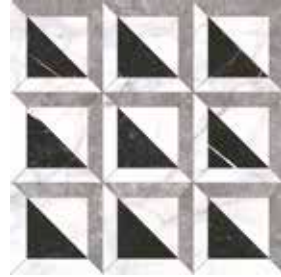

[2]

[3]

[1]

[4]

- [1] Majestic Diagonal Natural 59,55x59,55 cm
Chevron Walnut Natural 49,75x99,55 cm
- [2] Majestic Line Natural 59,55x59,55 cm
- [3] Majestic Square Natural 59,55x59,55 cm
- [4] Majestic Line Natural 59,55x59,55 cm

Majestic

Main features | Características principales

Porcelain	Rectified	Thickness 10 mm	19% Recycled	ChromPlus	3d InkTech
Porcelánico	Rectificado	Espesor 10 mm	19% Reciclado	ChromPlus	3d InkTech

Majestic Square Natural
59,55x59,55 cm - 23.45"x23.45"
G-3180