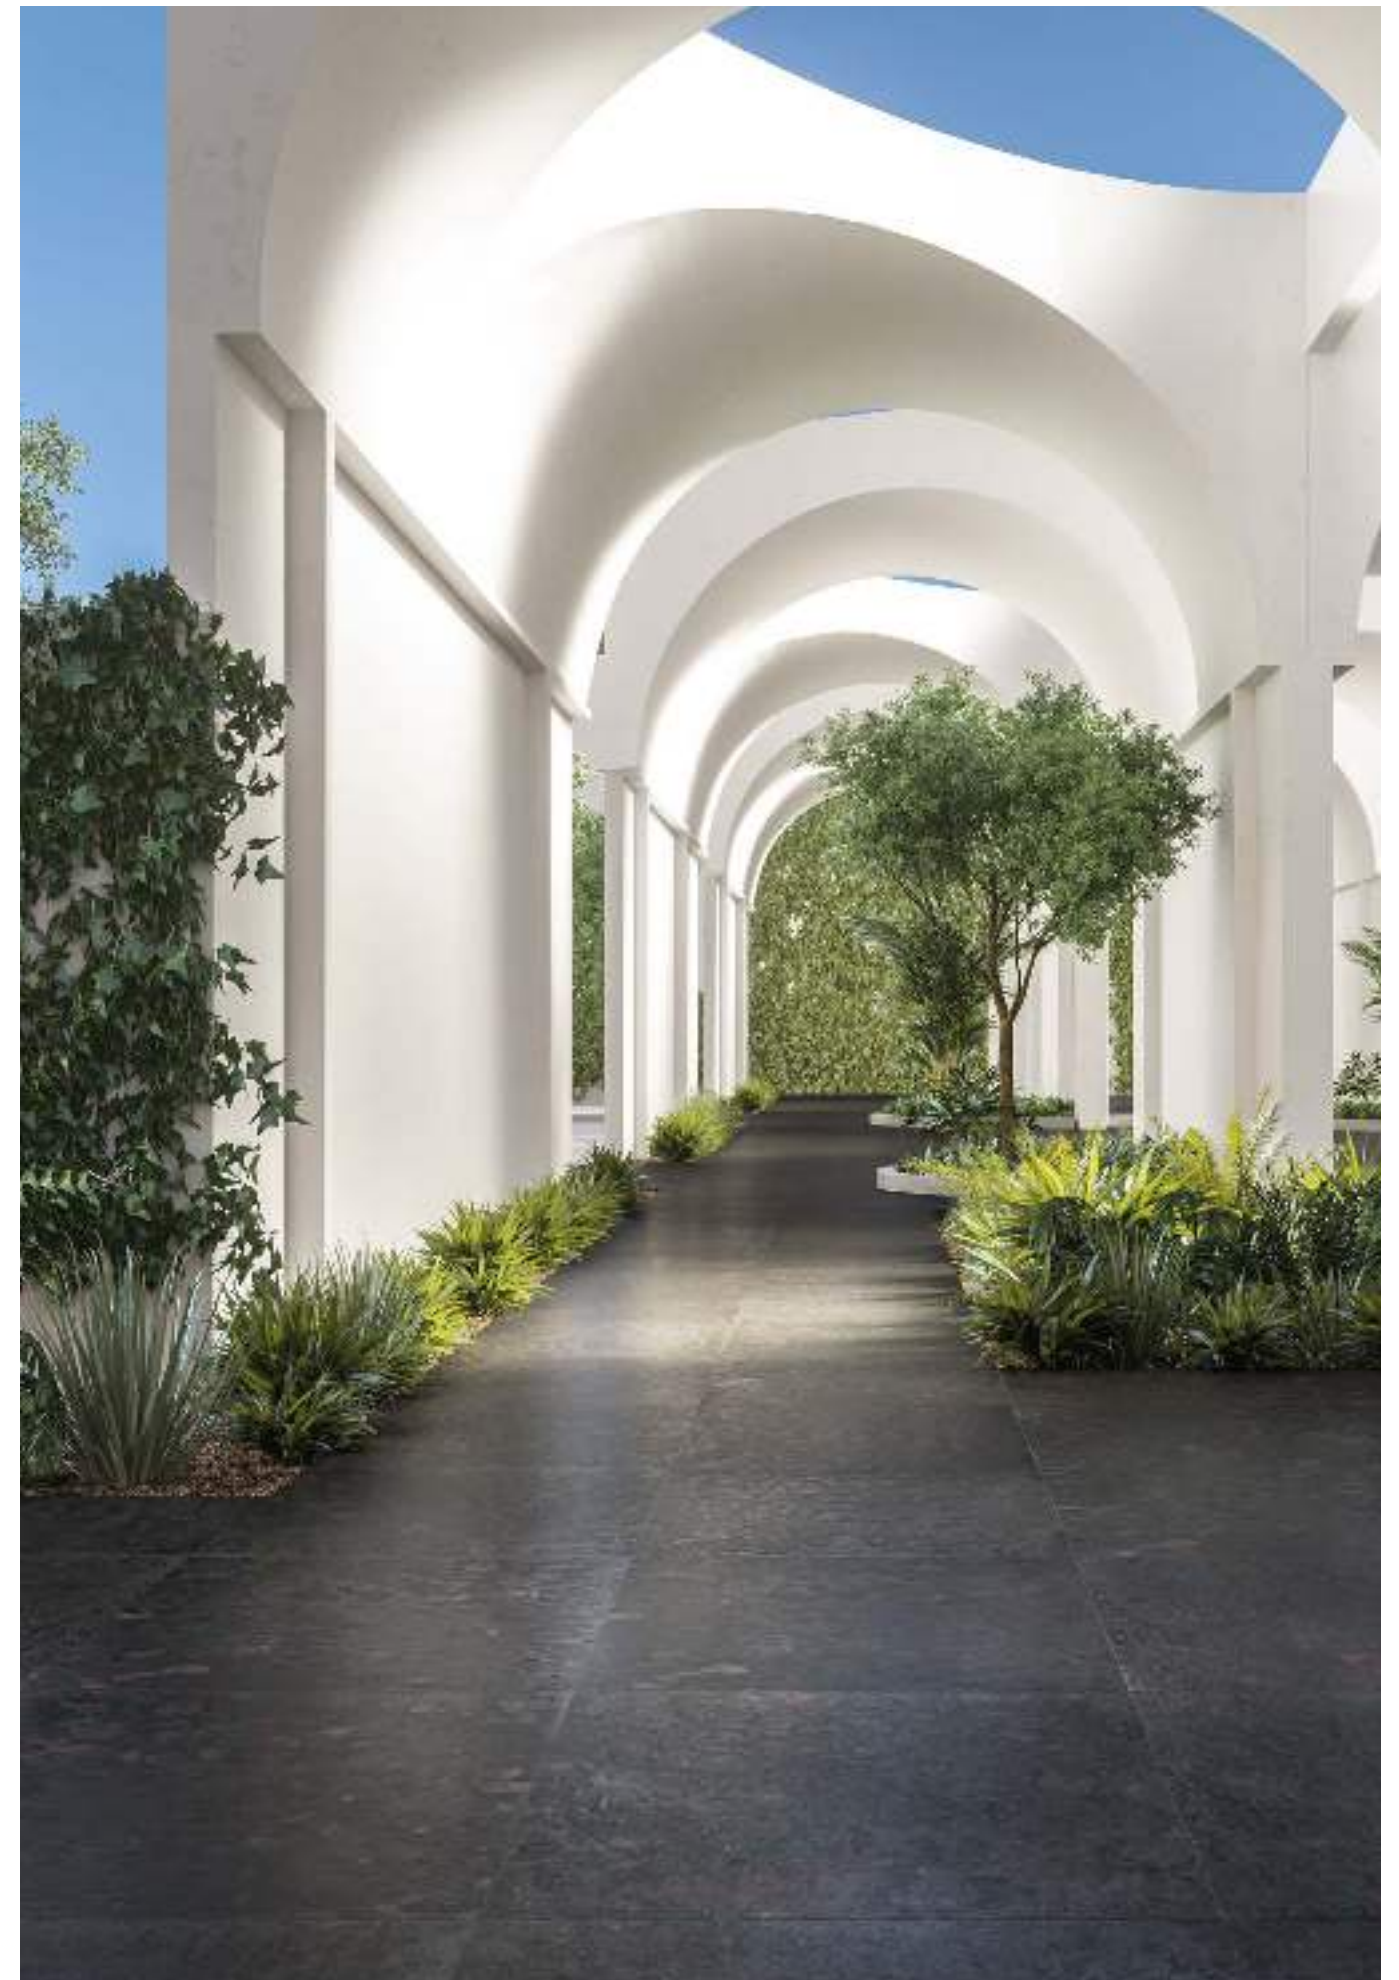

Floor: Slate Anthracite Natural 99,55x99,55 cm