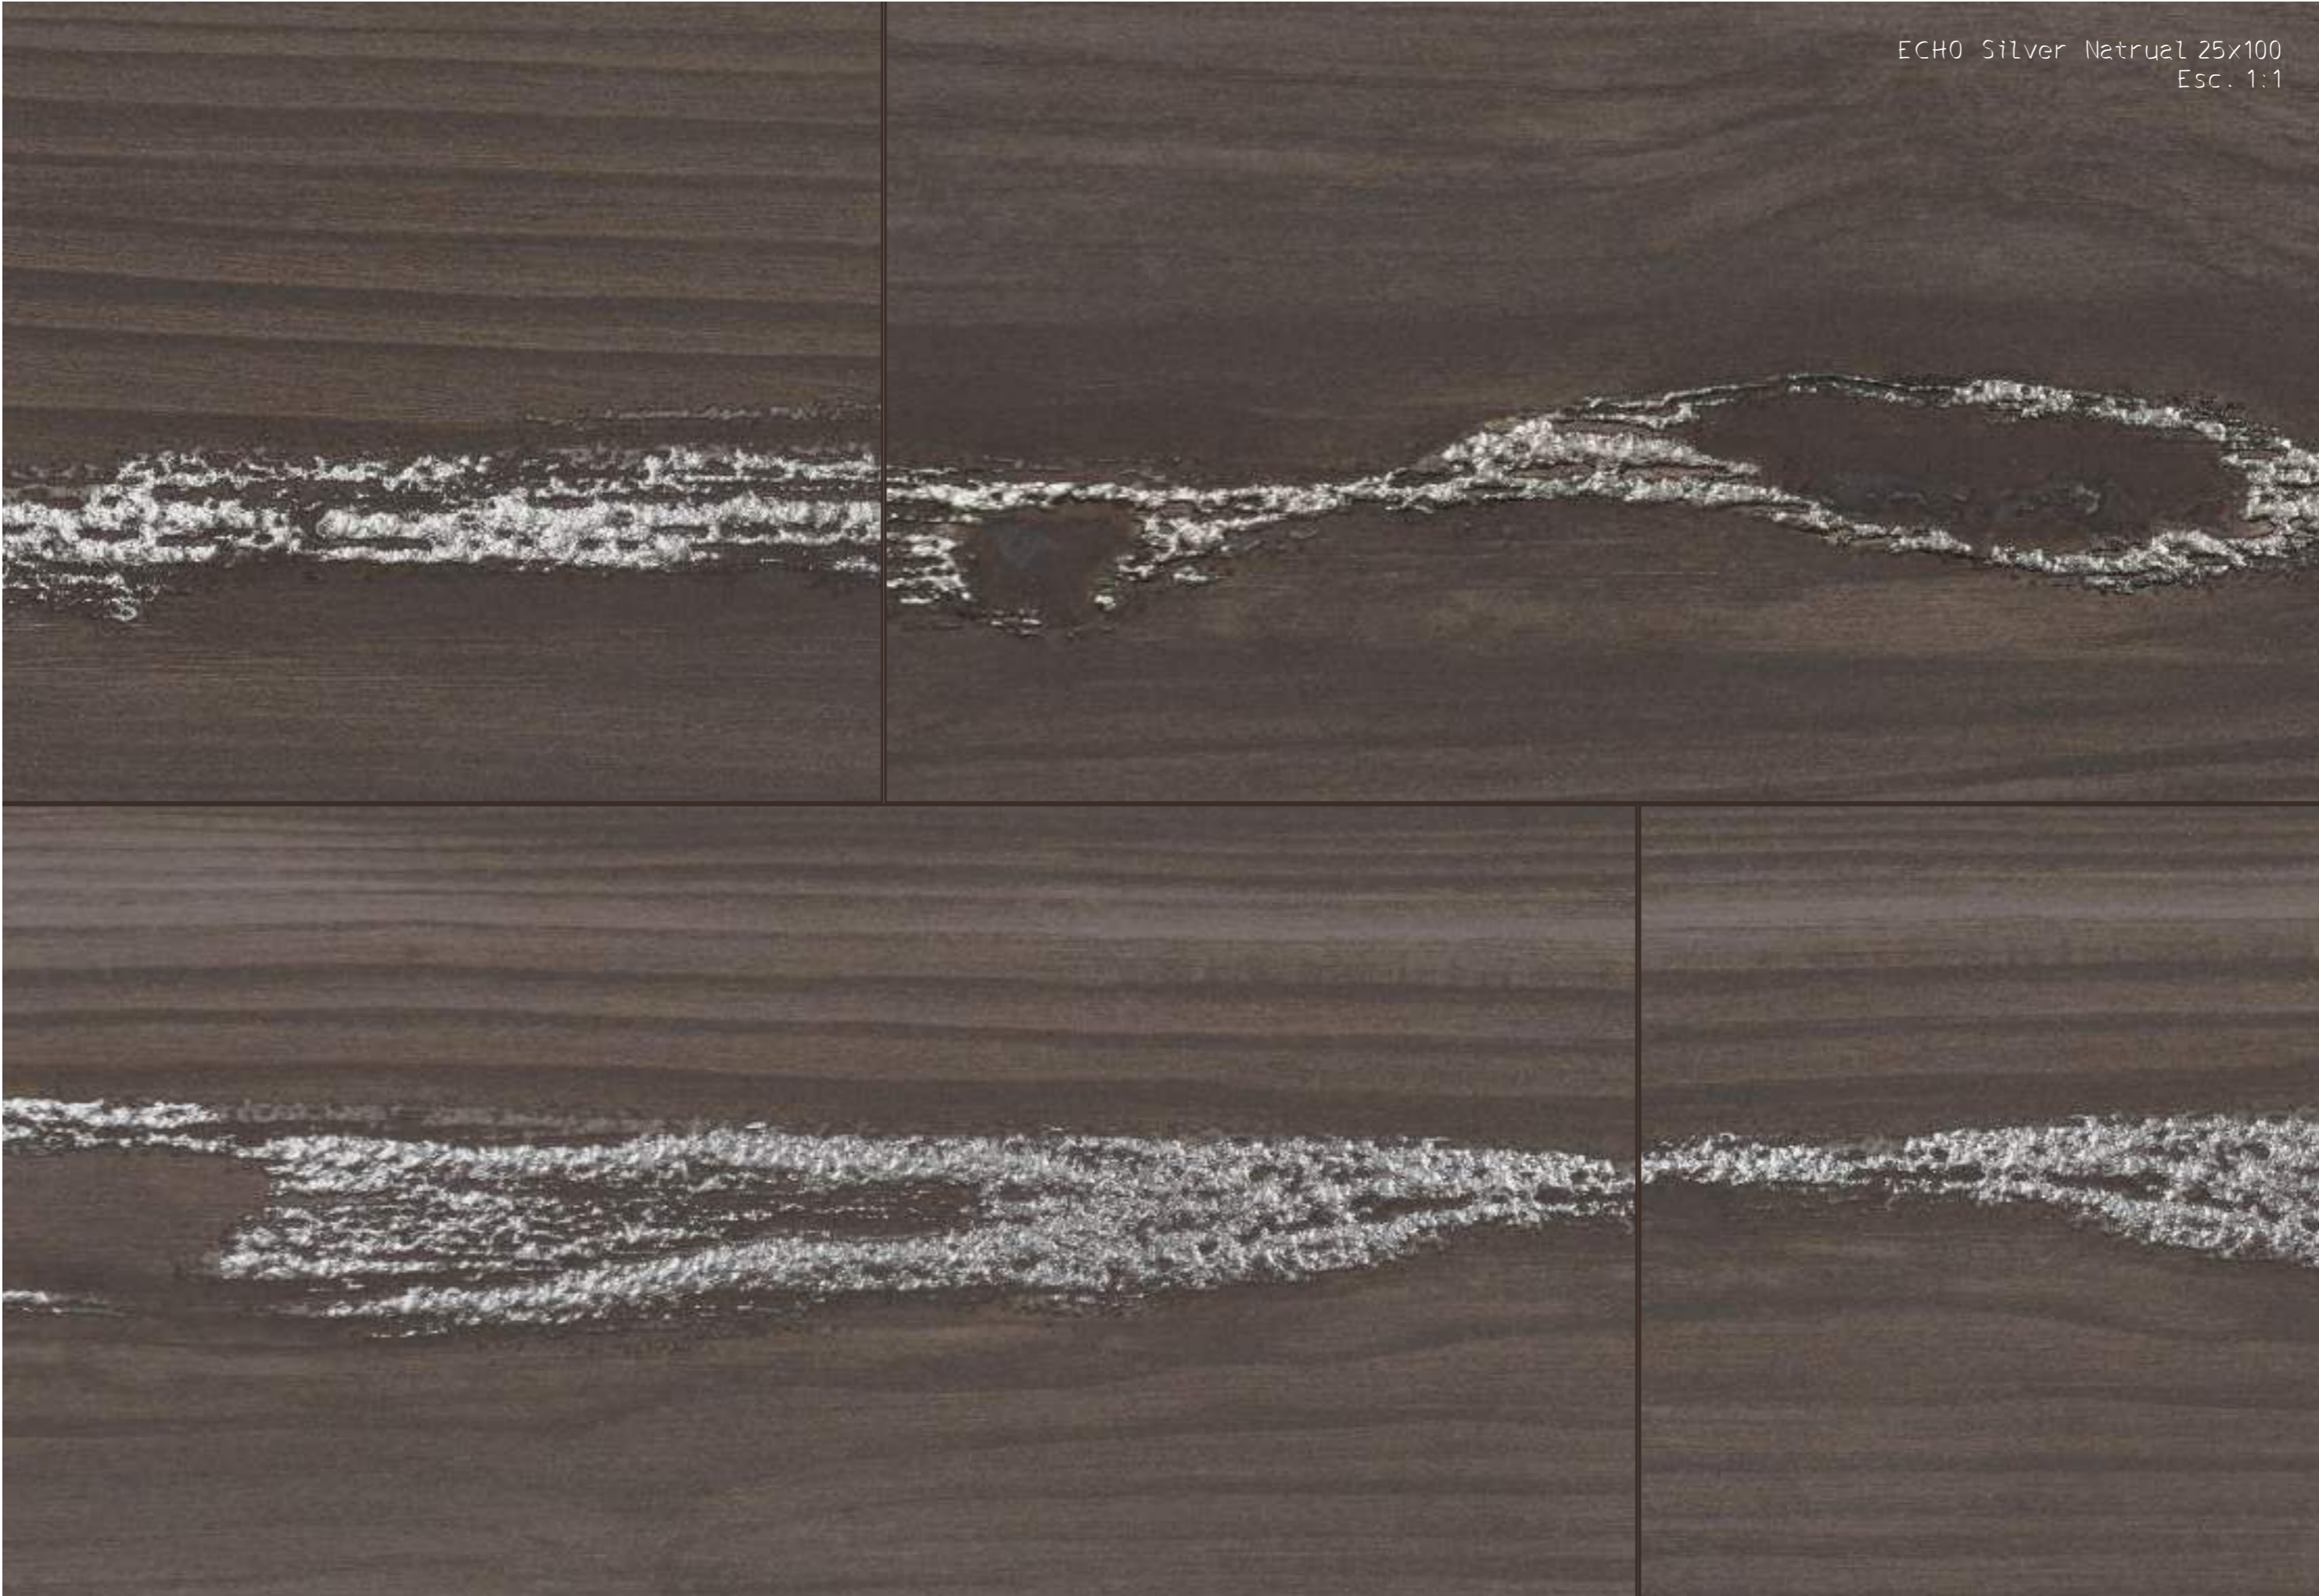

wall: ECHO Brown natural 25x100
floor: ANTICO Black 60x60 Pre-scored 20x20

ECHO 25x100

10 mm. RECTIFIED

ECHO Ash
Natural 25x100
G-7154

ECHO Gold
Natural 25x100
G-7178

ECHO Brown
Natural 25x100
G-7154

ECHO Silver
Natural 25x100
G-7178