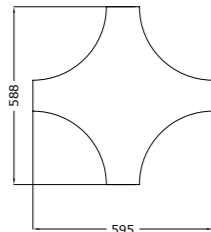

CAST IRON white

11 MM

SPECIAL PIECES / PIEZAS ESPECIALES

Cast Iron white natural star
(58,80 x 59,55 cm - 23,15" x 23,45")

G-519