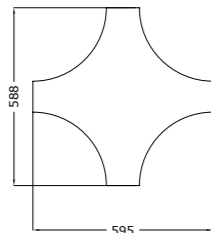

CAST IRON black

11 MM

SPECIAL PIECES / PIEZAS ESPECIALES

Cast Iron black natural star
(58,80 x 59,55 cm - 23,15" x 23,45")

G-519