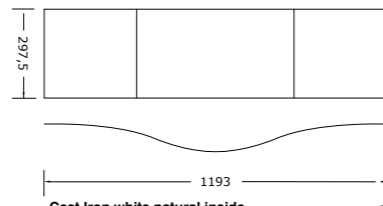

Cast Iron white natural inside
(29,75 x 119,3 cm - 11,71" x 46,97")

G-1884