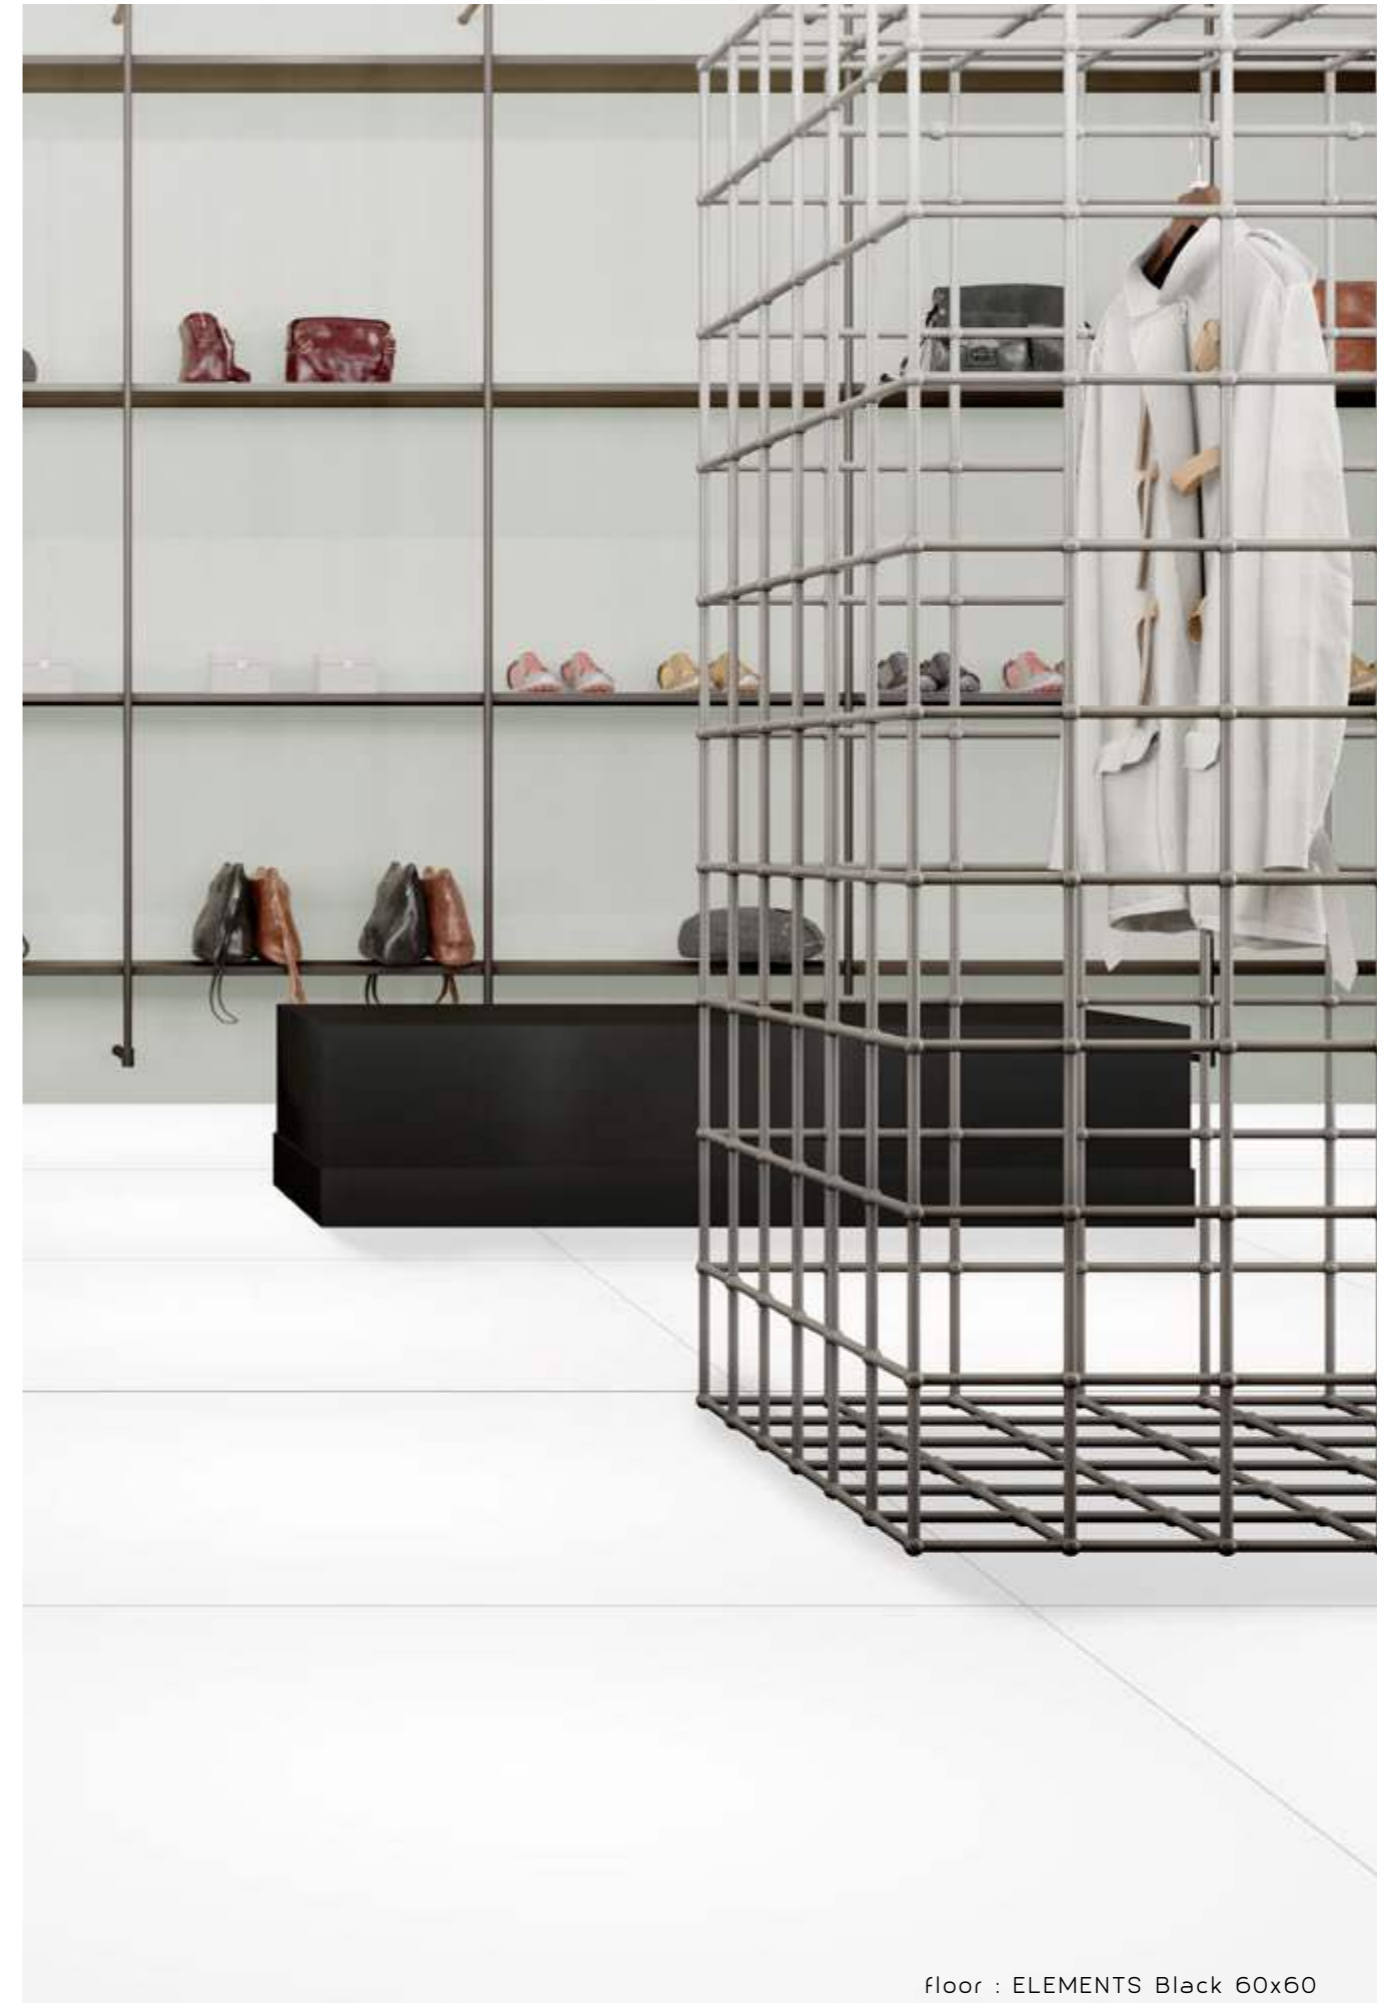

floor : ELEMENTS Black 60x60

PACKING LIST	Size cm	Size *	Box/ Pallet	Pzs/ Box	M2/ Pallet	M2/ Box	SQF/ Pallet	SQF/ Box	Kg/ Pallet	Kg/ Box	Kg/ Piece
60x60 (10 mm)	59,55x59,55	23.44X23.44	30	4	42,554	1,418	458,056	15,269	972	31,743	7,849