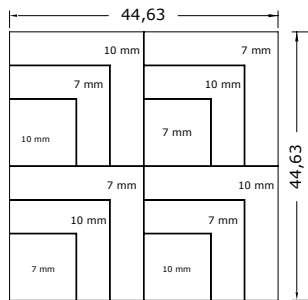

* 10 mm: inoxidato finish
* 7 mm: natural finish