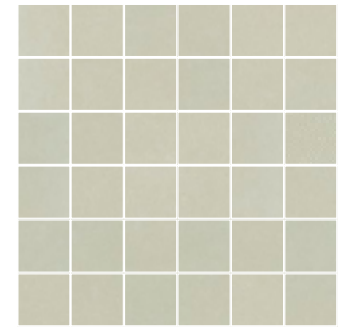

Object 7.0 serie mosaico
(29,75 x 29,75 cm - 11,71" x 11,71")
Object 7.0 white natural mosaico 5x5 G-1688