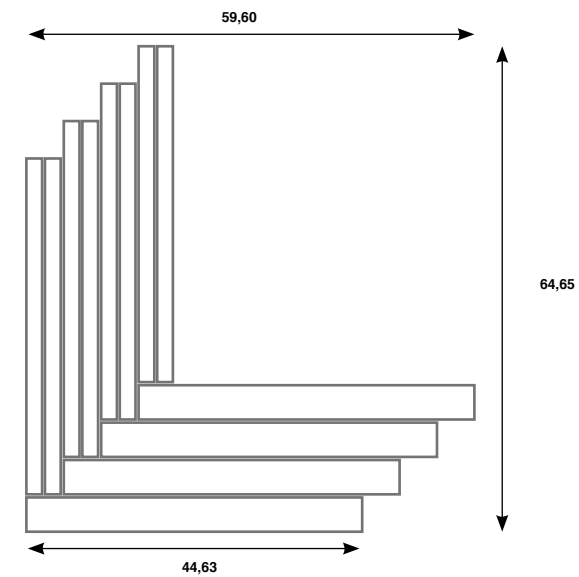

OBJECT 7.0 BROWN NATURAL

7mm