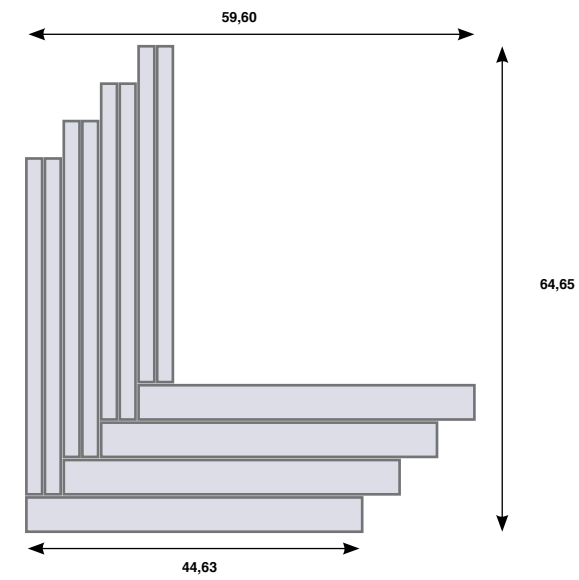

OBJECT 7.0 BLACK NATURAL

7mm