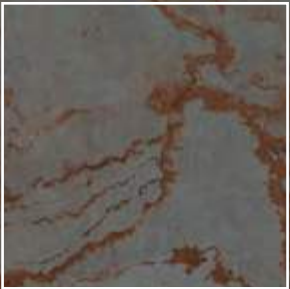

ZINC GREEN Natural Hexagon 25x29 & ZINC GREEN Mix Decor Hexagon 25x29

SOLID
2 cm

ZINC GREEN Solid 2cm 50x100

ZINC
 Black

Floor & Walls
 Natural 6,5mm

Natural & Skin 7,4mm

10mm

120x260
 119,3 x 260,0 cm
 46.97" x 102.4"