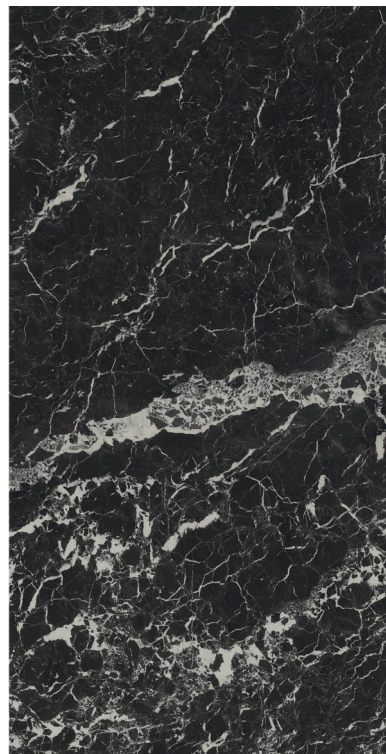

BLACK HISPANIA A MATT
163X324X1,2/64"X127,5"X0,5" M64/M

BLACK HISPANIA B MATT
163X324X1,2/64"X127,5"X0,5" M64/M