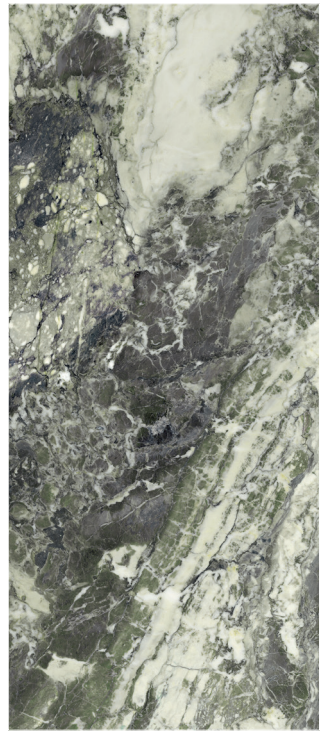

BRECCIA VIOLA POL RECT 120X278/ BRECCIA VIOLA POL RECT 60X120/
PELDANO RECTO C1 KINWOOD WALNUT 33X120/ KINWOOD WALNUT RECT 22X120

BRECCIA

Breccia embodies the beauty and history of the homonymous Capraia stone. Coming from Italy, this collection stands out for its rustic appearance, although colorful, soft but deep. For centuries it was used in the construction and decoration of buildings and monuments such as the Torre Velasca in Milan, and today it comes to your spaces to give them a new meaning. Its white background intermingled with reddish areas and purple and greenish veins transports us to Roman times, evoking the majesty of yesteryear.

BRECCIA

120X278 / 48" X 109,5"

60X120 / 24"X48"

VARIACIÓN DE DISEÑO . GRAPHIC FACES

BRECCIA VIRIDI POL RECT
120X278/48" X 109,5" R35/M

BRECCIA VIOLA POL RECT
120X278/48" X 109,5" R35/M

BRECCIA VIRIDI POL RECT
60X120/24"X48" J89/M

BRECCIA VIRIDI HONED RECT
60X120/24"X48" L77/M

BRECCIA VIOLA POL RECT
60X120/24"X48" J89/M

SYMBOLS • SIMBOLOGÍA

- RECTIFICADO /RECTIFIED / RECTIFIÉ
- PORCELÁNICO / PORCELAIN TILES / GRÈS CERÁME
- VARIACION FUERTE / SUBSTANTIAL VARIATION / FORTE VARIATION
- ULTRAFINO / SLIM / ULTRA-MINCE
- PULIDO MATE / MATT POLISHED / POLI MAT
- GRANILLA PULIDA / GRAIN POLISHED
GLASS EFFECT / GRAIN POLI "EFFET MIROIR"
- USO RECOMENDADO / RECOMMENED USE - RU4
- ANTIHELLO/FROST PROOF RÉSTANT AU GEL
- VARIACIÓN DE DISEÑO PIEZAS / GRAPHIC FACES PIECES / TAMPONS DIFFÉRENTS PIÈCES:
120X278 - 3 PIEZAS/PIECES
120X120 - 6 PIEZAS/PIECES
60X120 - 12 PIEZAS/PIECES