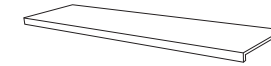

CLOS TERRA RECT
60,4X60,4 / 24"X24" M69/M

C3 R11 ANTI-SLIP CLOS TERRA RECT
60,4X60,4 / 24"X24" M86/M

CLOS TERRA RECT
60,4X90,6 / 24"X36" M70/M

C3 R11 ANTI-SLIP CLOS TERRA RECT
60,4X90,6 / 24"X36" M85/M

HIGH THICKNESS
CLOS TERRA RECT
60X90 / 24"X36" M87/M

CLOS TERRA RECT
30,2X60,4 / 12"X24" M69/M

C3 R11 ANTI-SLIP CLOS TERRA RECT
30,2X60,4 / 12"X24" M86/M

SPECIAL PIECES