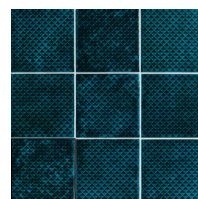

MIMOSA AMBER
10X10 / 4"X4" M63 /M

ACRUX AMBER
10X10 / 4"X4" M63 /M

GENUINE GARNET
10X10 / 4"X4" M62 /M

MIMOSA GARNET
10X10 / 4"X4" M63 /M

ACRUX GARNET
10X10 / 4"X4" M63 /M

10X10 - 6,5X20 /4"X4" - 2,5"X8"

GENUINE EMERALD
10X10 / 4"X4" M62 /M

MIMOSA EMERALD
10X10 / 4"X4" M63 /M

ACRUX EMERALD
10X10 / 4"X4" M63 /M

GENUINE ZAFIRE
10X10 / 4"X4" M62 /M

MIMOSA ZAFIRE
10X10 / 4"X4" M63 /M

ACRUX ZAFIRE
10X10 / 4"X4" M63 /M

GENUINE DIAMOND
6,5X20 / 2,5"X8" M62 /M