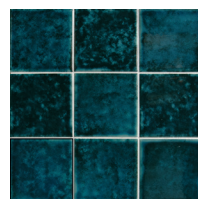

GENUINE ZAFIRE
10X10 / 4"X4" M62 /M