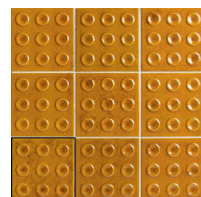

 VARIACIÓN DE DISEÑO PIEZAS / GRAPHIC FACES PIECES / TAMPONS DIFFÉRENTS PIÈCES:
6,5X20 - 25 PIEZAS/PIECES
10X10 - 30 PIEZAS/PIECES

CHROMATIC
INSPIRATION

GENUINE

NEW COLLECTION

MIMOSA EMERALD 6,5X20 / MIMOSA EMERALD 10X10 / A PIEDI GREY 100X100

apegrupo

MIMOSA AMBER 10X10/ GENUINE AMBER 10X10

GENUINE

10X10/ 4"X4"

GENUINE DIAMOND
10X10 / 4"X4" M62 /M

MIMOSA DIAMOND
10X10 / 4"X4" M63 /M

ACRUX DIAMOND
10X10 / 4"X4" M63 /M

GENUINE AMBER
10X10 / 4"X4" M62 /M

MIMOSA AMBER
10X10 / 4"X4" M63 /M

ACRUX AMBER
10X10 / 4"X4" M63 /M

GENUINE GARNET
10X10 / 4"X4" M62 /M

MIMOSA GARNET
10X10 / 4"X4" M63 /M

ACRUX GARNET
10X10 / 4"X4" M63 /M

10X10 - 6,5X20 /4"X4" - 2,5"X8"

GENUINE EMERALD
10X10 / 4"X4" M62 /M