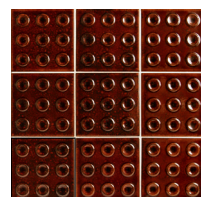

MIMOSA AMBER
10X10 / 4"X4" M63 /M

ACRUX AMBER
10X10 / 4"X4" M63 /M

GENUINE GARNET
10X10 / 4"X4" M62 /M

MIMOSA GARNET
10X10 / 4"X4" M63 /M

ACRUX GARNET
10X10 / 4"X4" M63 /M

10X10 - 6,5X20 /4"X4" - 2,5"X8"

GENUINE EMERALD
10X10 / 4"X4" M62 /M

MIMOSA EMERALD
10X10 / 4"X4" M63 /M

ACRUX EMERALD
10X10 / 4"X4" M63 /M

GENUINE ZAFIRE
10X10 / 4"X4" M62 /M

MIMOSA ZAFIRE
10X10 / 4"X4" M63 /M

ACRUX ZAFIRE
10X10 / 4"X4" M63 /M

GENUINE DIAMOND
6,5X20 / 2,5"X8" M62 /M