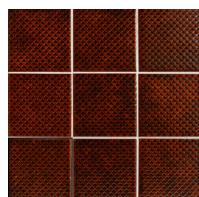

 VARIACIÓN DE DISEÑO PIEZAS / GRAPHIC FACES PIECES / TAMPONS DIFFÉRENTS PIÈCES:
6,5X20 - 25 PIEZAS/PIECES
10X10 - 30 PIEZAS/PIECES

CHROMATIC
INSPIRATION

GENUINE

NEW COLLECTION

MIMOSA EMERALD 6,5X20 / MIMOSA EMERALD 10X10 / A PIEDI GREY 100X100

apegrupo

MIMOSA AMBER 10X10/ GENUINE AMBER 10X10

GENUINE

10X10/ 4"X4"

GENUINE DIAMOND
10X10 / 4"X4" M62 /M

MIMOSA DIAMOND
10X10 / 4"X4" M63 /M

ACRUX DIAMOND
10X10 / 4"X4" M63 /M

GENUINE AMBER
10X10 / 4"X4" M62 /M

MIMOSA AMBER
10X10 / 4"X4" M63 /M

ACRUX AMBER
10X10 / 4"X4" M63 /M

GENUINE GARNET
10X10 / 4"X4" M62 /M

MIMOSA GARNET
10X10 / 4"X4" M63 /M

ACRUX GARNET
10X10 / 4"X4" M63 /M

10X10 - 6,5X20 /4"X4" - 2,5"X8"

GENUINE EMERALD
10X10 / 4"X4" M62 /M