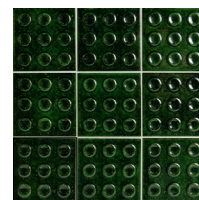

ACRUX EMERALD
10X10 / 4"X4" M63 /M