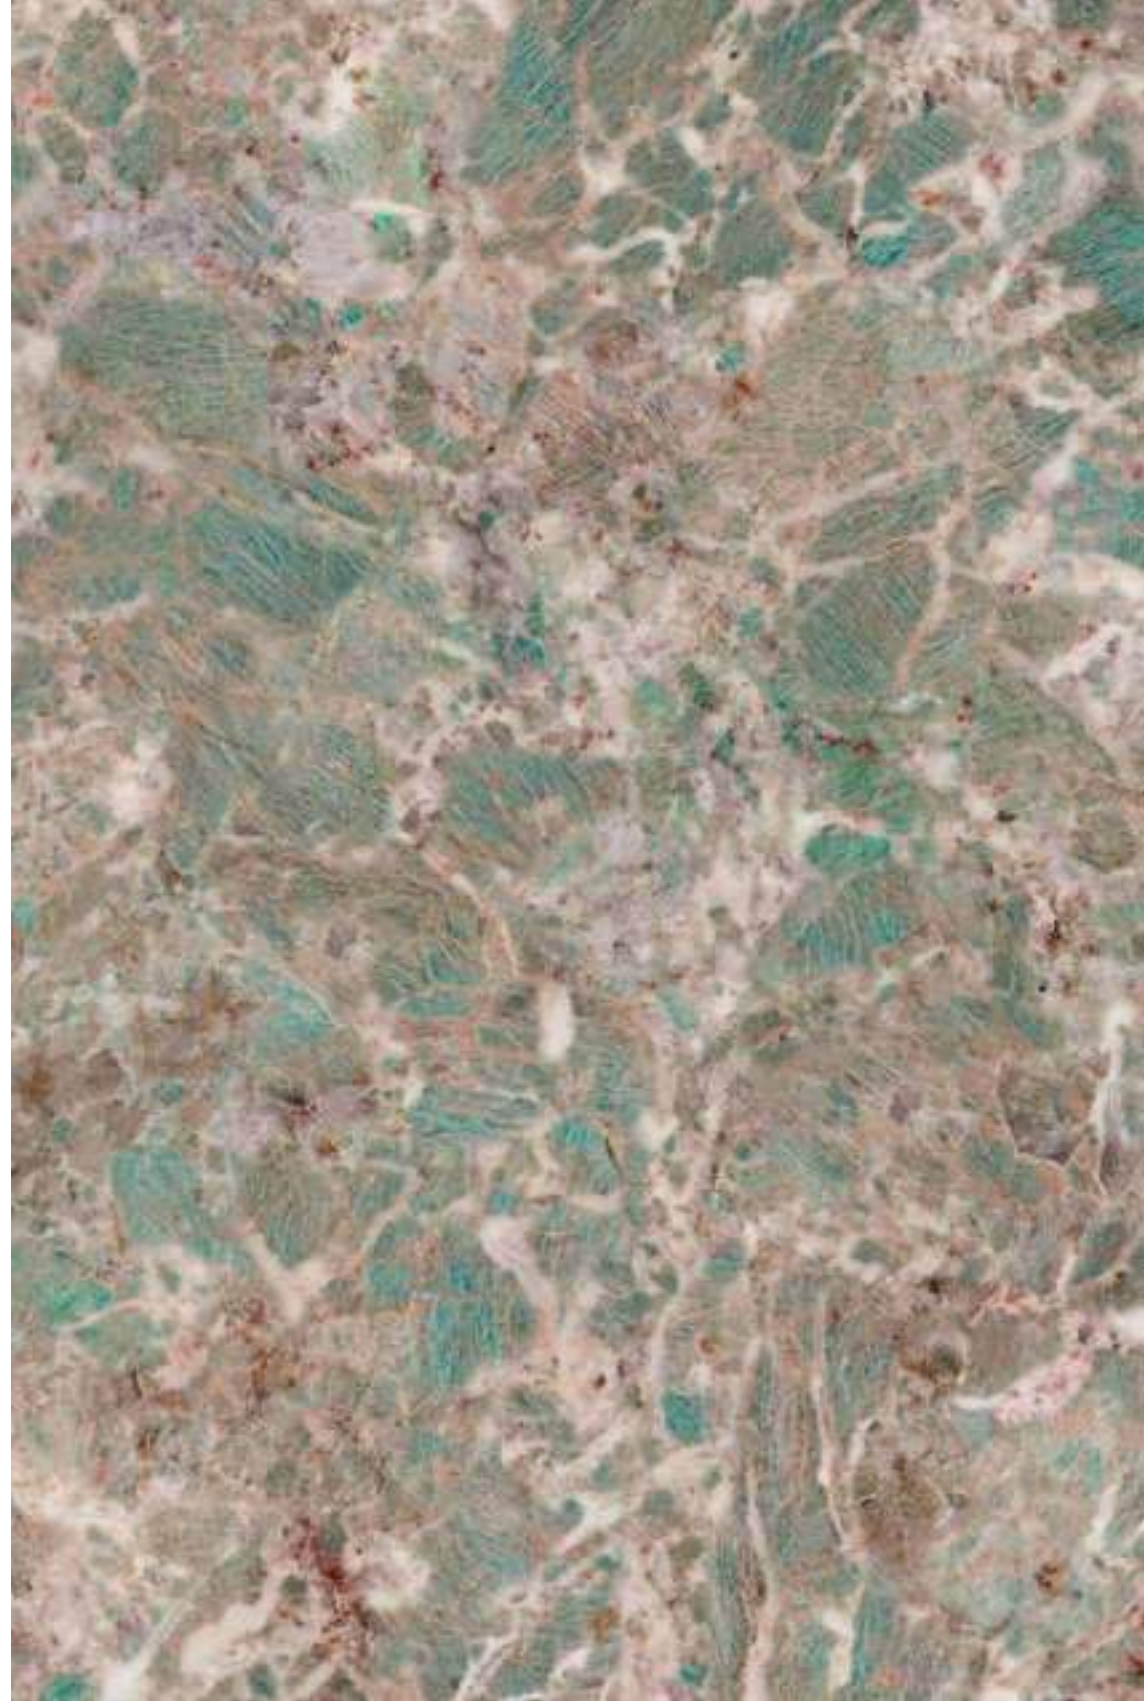

AMAZZONITE RECT. 60X120 / AMAZZONITE RECT. 120X120 / WORK B TAUPE RECT. 60X120

DEDALUS

DEDALUS POL RECT.
60X120 / 24"X48" P34/M

DEDALUS POL RECT.
120X120 / 24"X48" P52/M

Dedalus transmits a strong sense of depth, contact with nature and character. This wonderful material makes any place where it is used shine like a jewel, while creating a warm and intimate atmosphere.