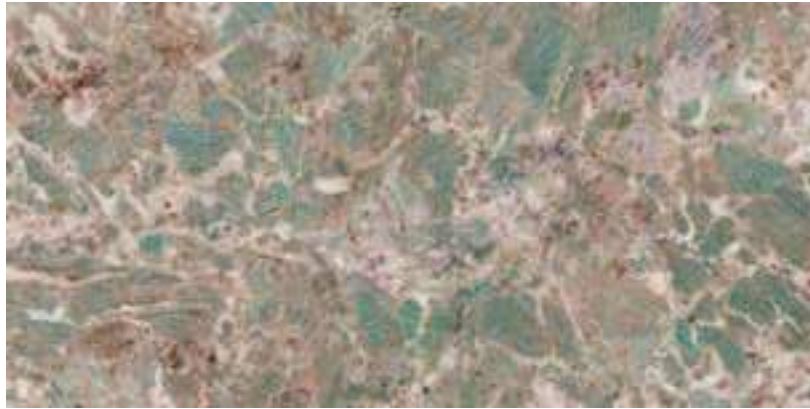

AMAZONITE

AMAZONITE POL RECT.
60X120 / 24"X48" P34/M

AMAZONITE POL RECT.
120X120 / 24"X48" P52/M

Amazonite preserves the timeless beauty of amazonite stone creating exclusive settings and refined atmospheres. The series is able to decorate spaces in an elegant way, with intense and delicate shades and harmonious nuances.

Amazonite conserva la belleza atemporal de la piedra amazonita para crear ambientes exclusivos y atmósferas refinadas. La serie es capaz de decorar por sí misma los espacios de manera elegante, con tonalidades intensas y delicados y armoniosos matices.