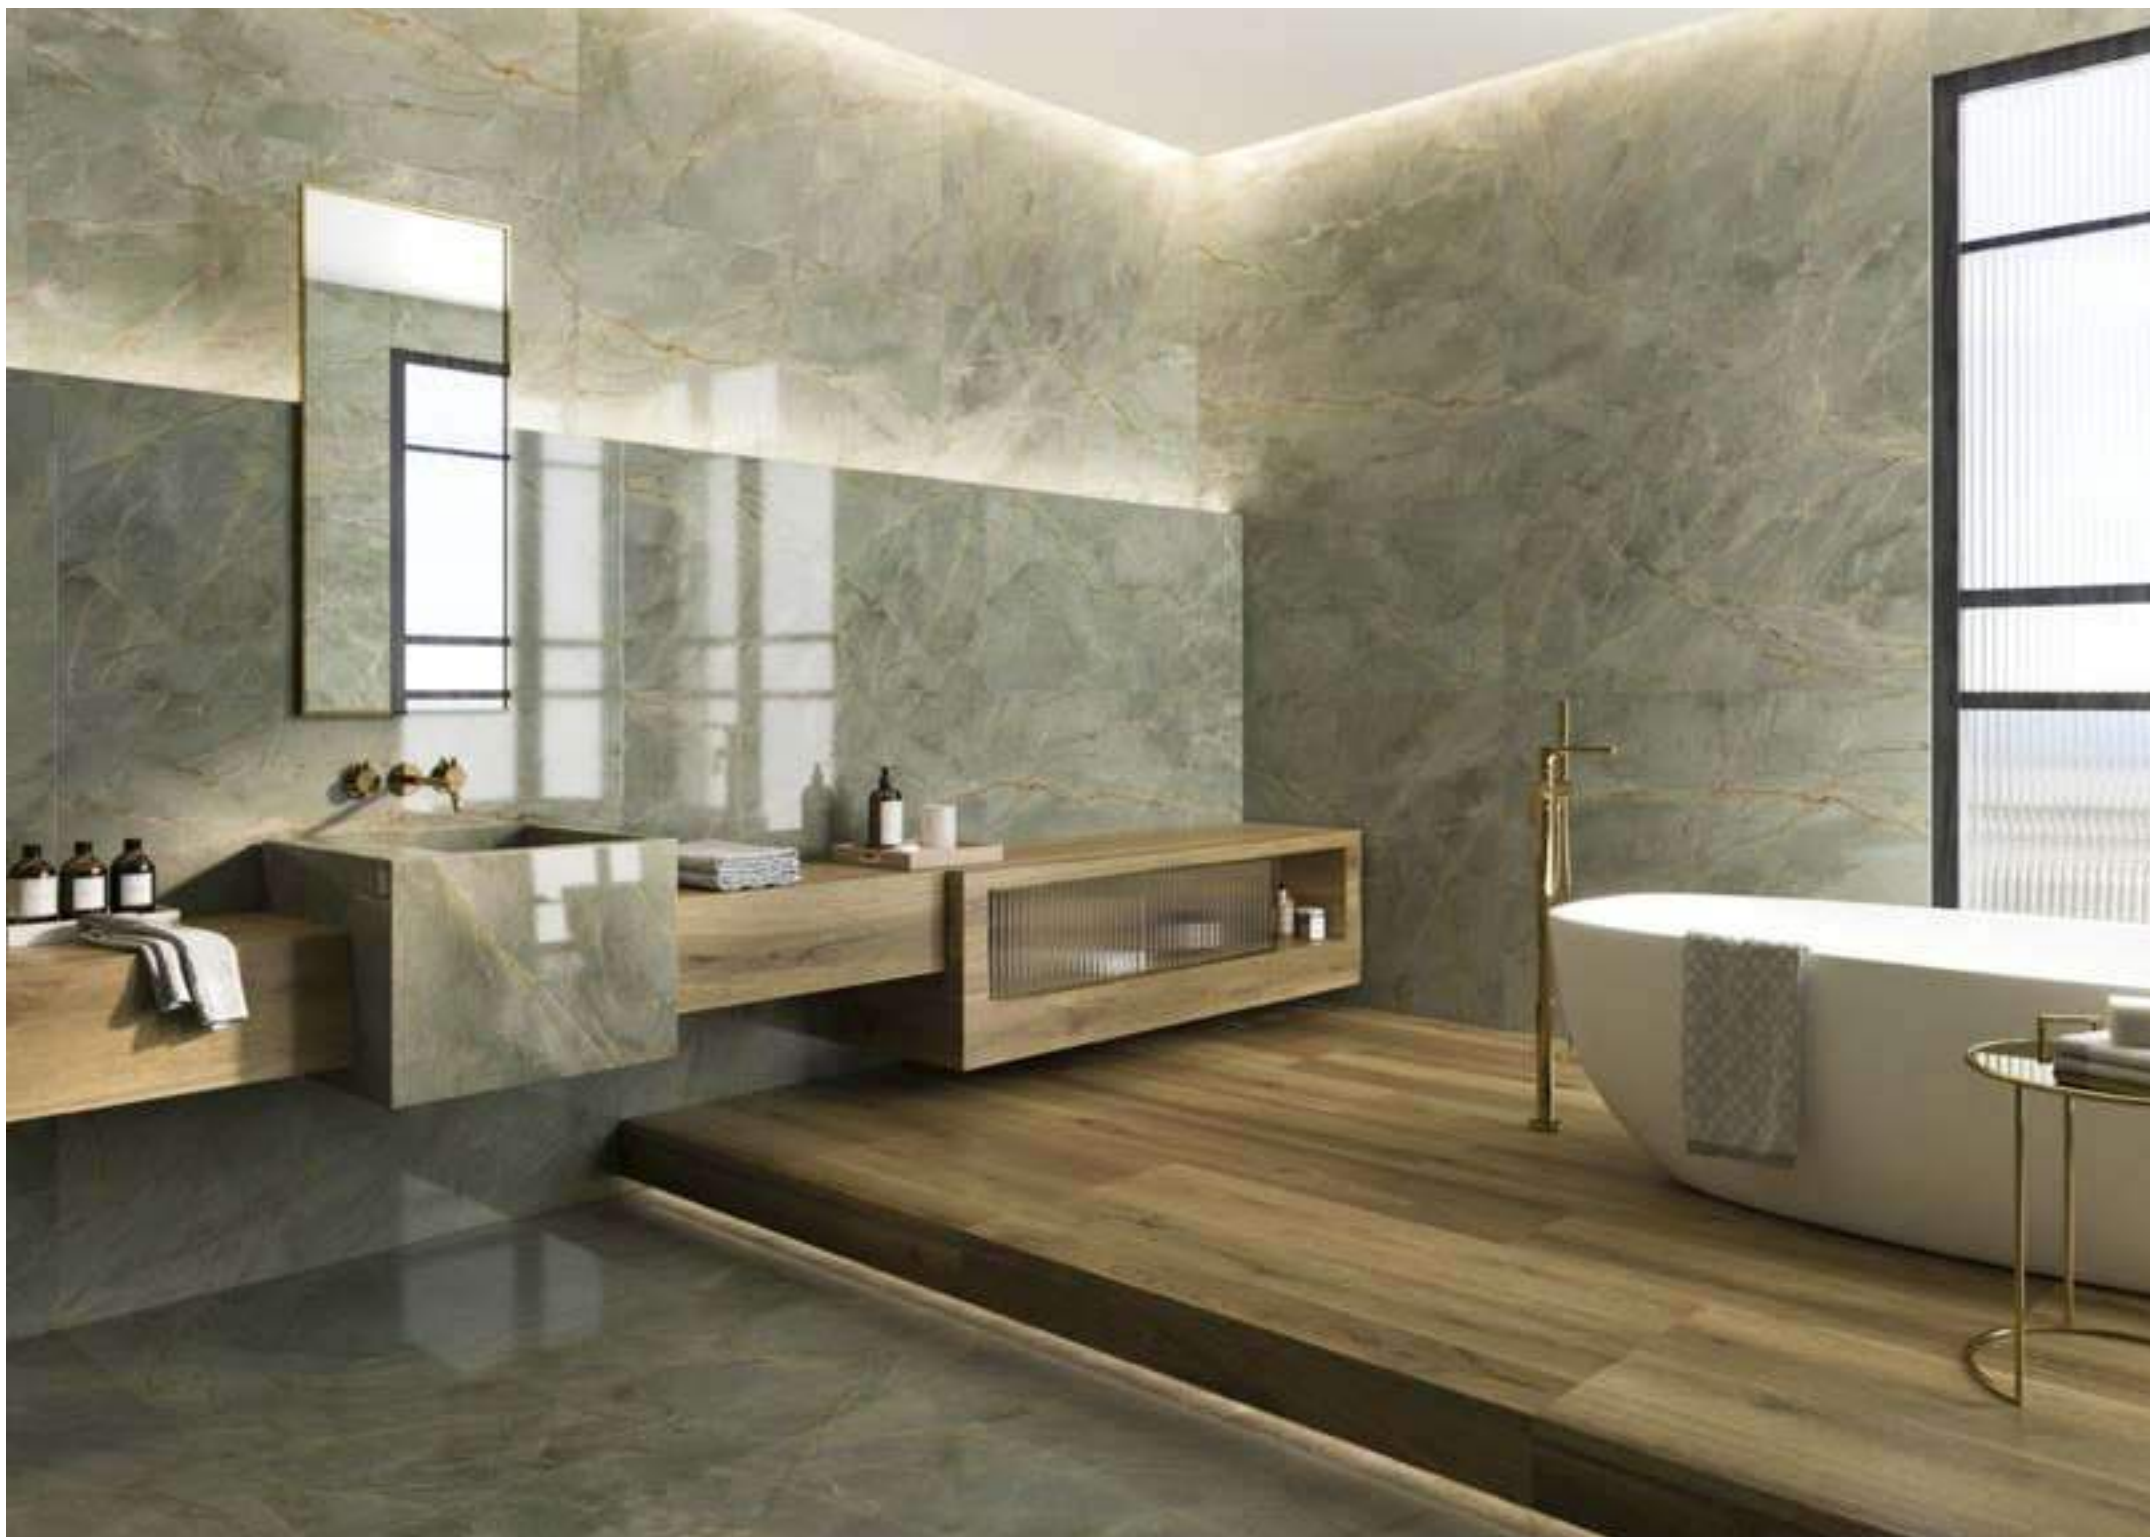

JADORE POL RECT. 60X120 / JADORE POL RECT. 120X120 / KOEN MIELE MATT RECT. 30X120