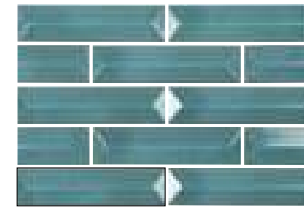

SPECTRUM SAHARA
7,5X30 / 3"X12"
P75 /M

SPECTRUM RIVER
7,5X30 / 3"X12"
P75 /M

REALITY ACQUA
7,5X30 / 3"X12"
P74 /M

REALITY PALM
7,5X30 / 3"X12"
P74 /M

REFRACTION ACQUA
7,5X30 / 3"X12"
P75 /M

REFRACTION PALM
7,5X30 / 3"X12"
P75 /M