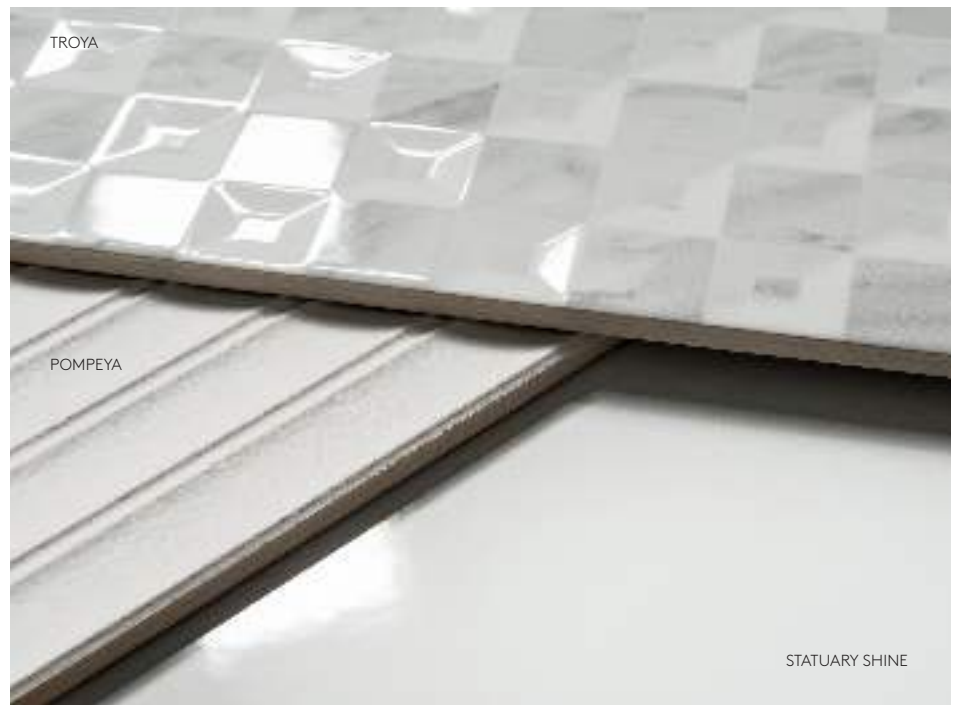

CENEFA RAISSA SILVER MATT
8 X 75 / 3" X 30" K58/P

CENEFA OLAYA SILVER SHINE
8 X 75 / 3" X 30" K58/P

TROYA

POMPEYA

STATUARY SHINE

CARACTERÍSTICAS TÉCNICAS · TECHNICAL CHARACTERISTICS · CARACTÉRISTIQUES TECHNIQUES · TECHNISCHE EIGENSCHAFTEN

PB PASTA BLANCA/WHITE BODY
PÂTE BLANCHE/WEISSCHERBIG

RE REVESTIMIENTO/WALL TILE
FAÏENCE/WANDFLIESEN

V2 VARIACION LEVE/SLIGHT VARIATION
LÉGERÉ VARIATION/LEICHT FARBSPIEL

ES ESPESOR/THICKNESS/ÉPAISSEUR/EMPFOHLENE FUGENBREITE:
25X75 - 8,7mm/0,34"
60X60 - 9mm/0,35"

FORMATO SIZE FORMAT VERPACKUNG	PZS/CAJA TILES/BOX PIÈCES/BOITE STK/BOX	M²/CAJA SQM/BOX MÈTRES/BOITE M²/BOX	Kg/CAJA Kg/BOX Kg/BOITE Kg/BOX	CAJAS/PALLET BOXES/PALLET BOITES/PALETTE BOX/PALLET	M²/PALLET SQM/PALLET MÈTRES/PALETTE M²/PALLET	Kg/PALLET Kg/PALLET MÈTRES/PALETTE Kg/PALLET
60X60	3	1.08	22.50	48	51.84	1080
25X75	7	1.31	21.19	48	62.88	1017