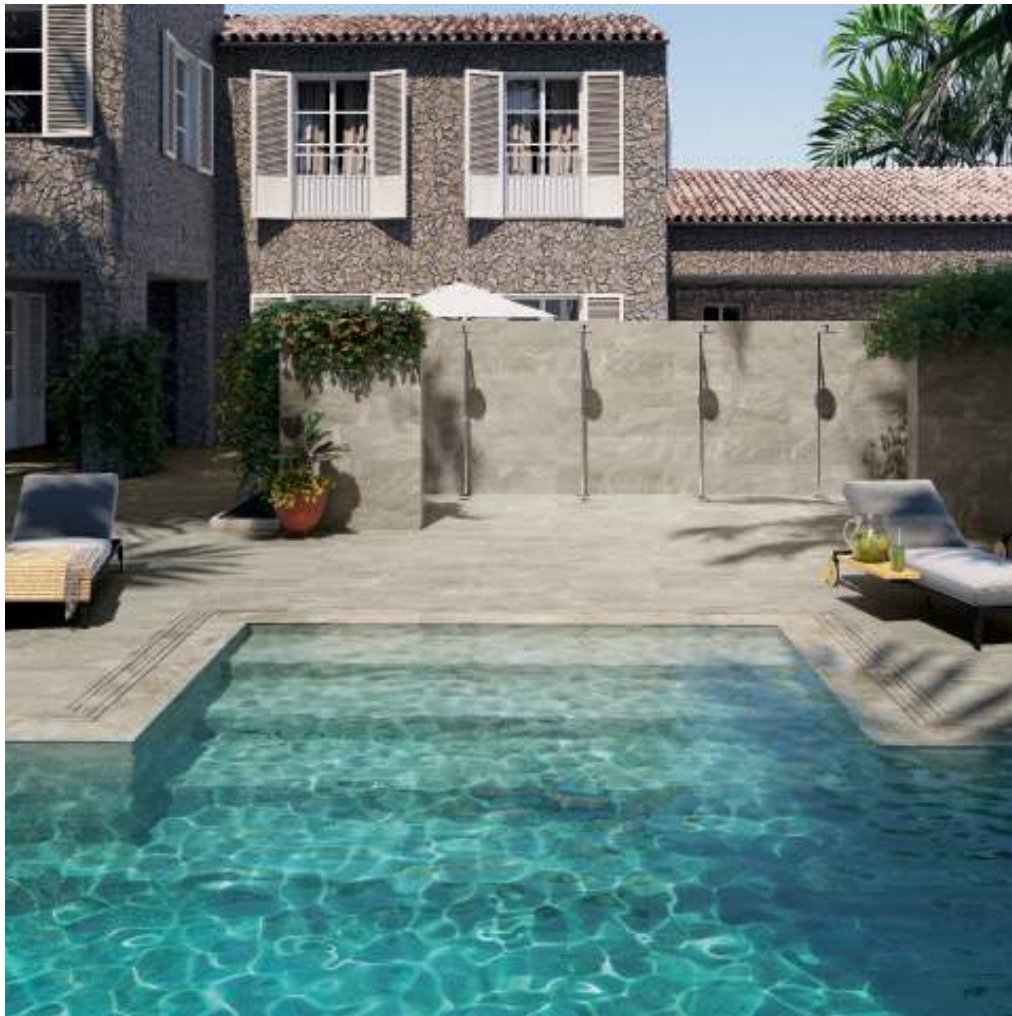

VAYTAN CREAM 33X66,5