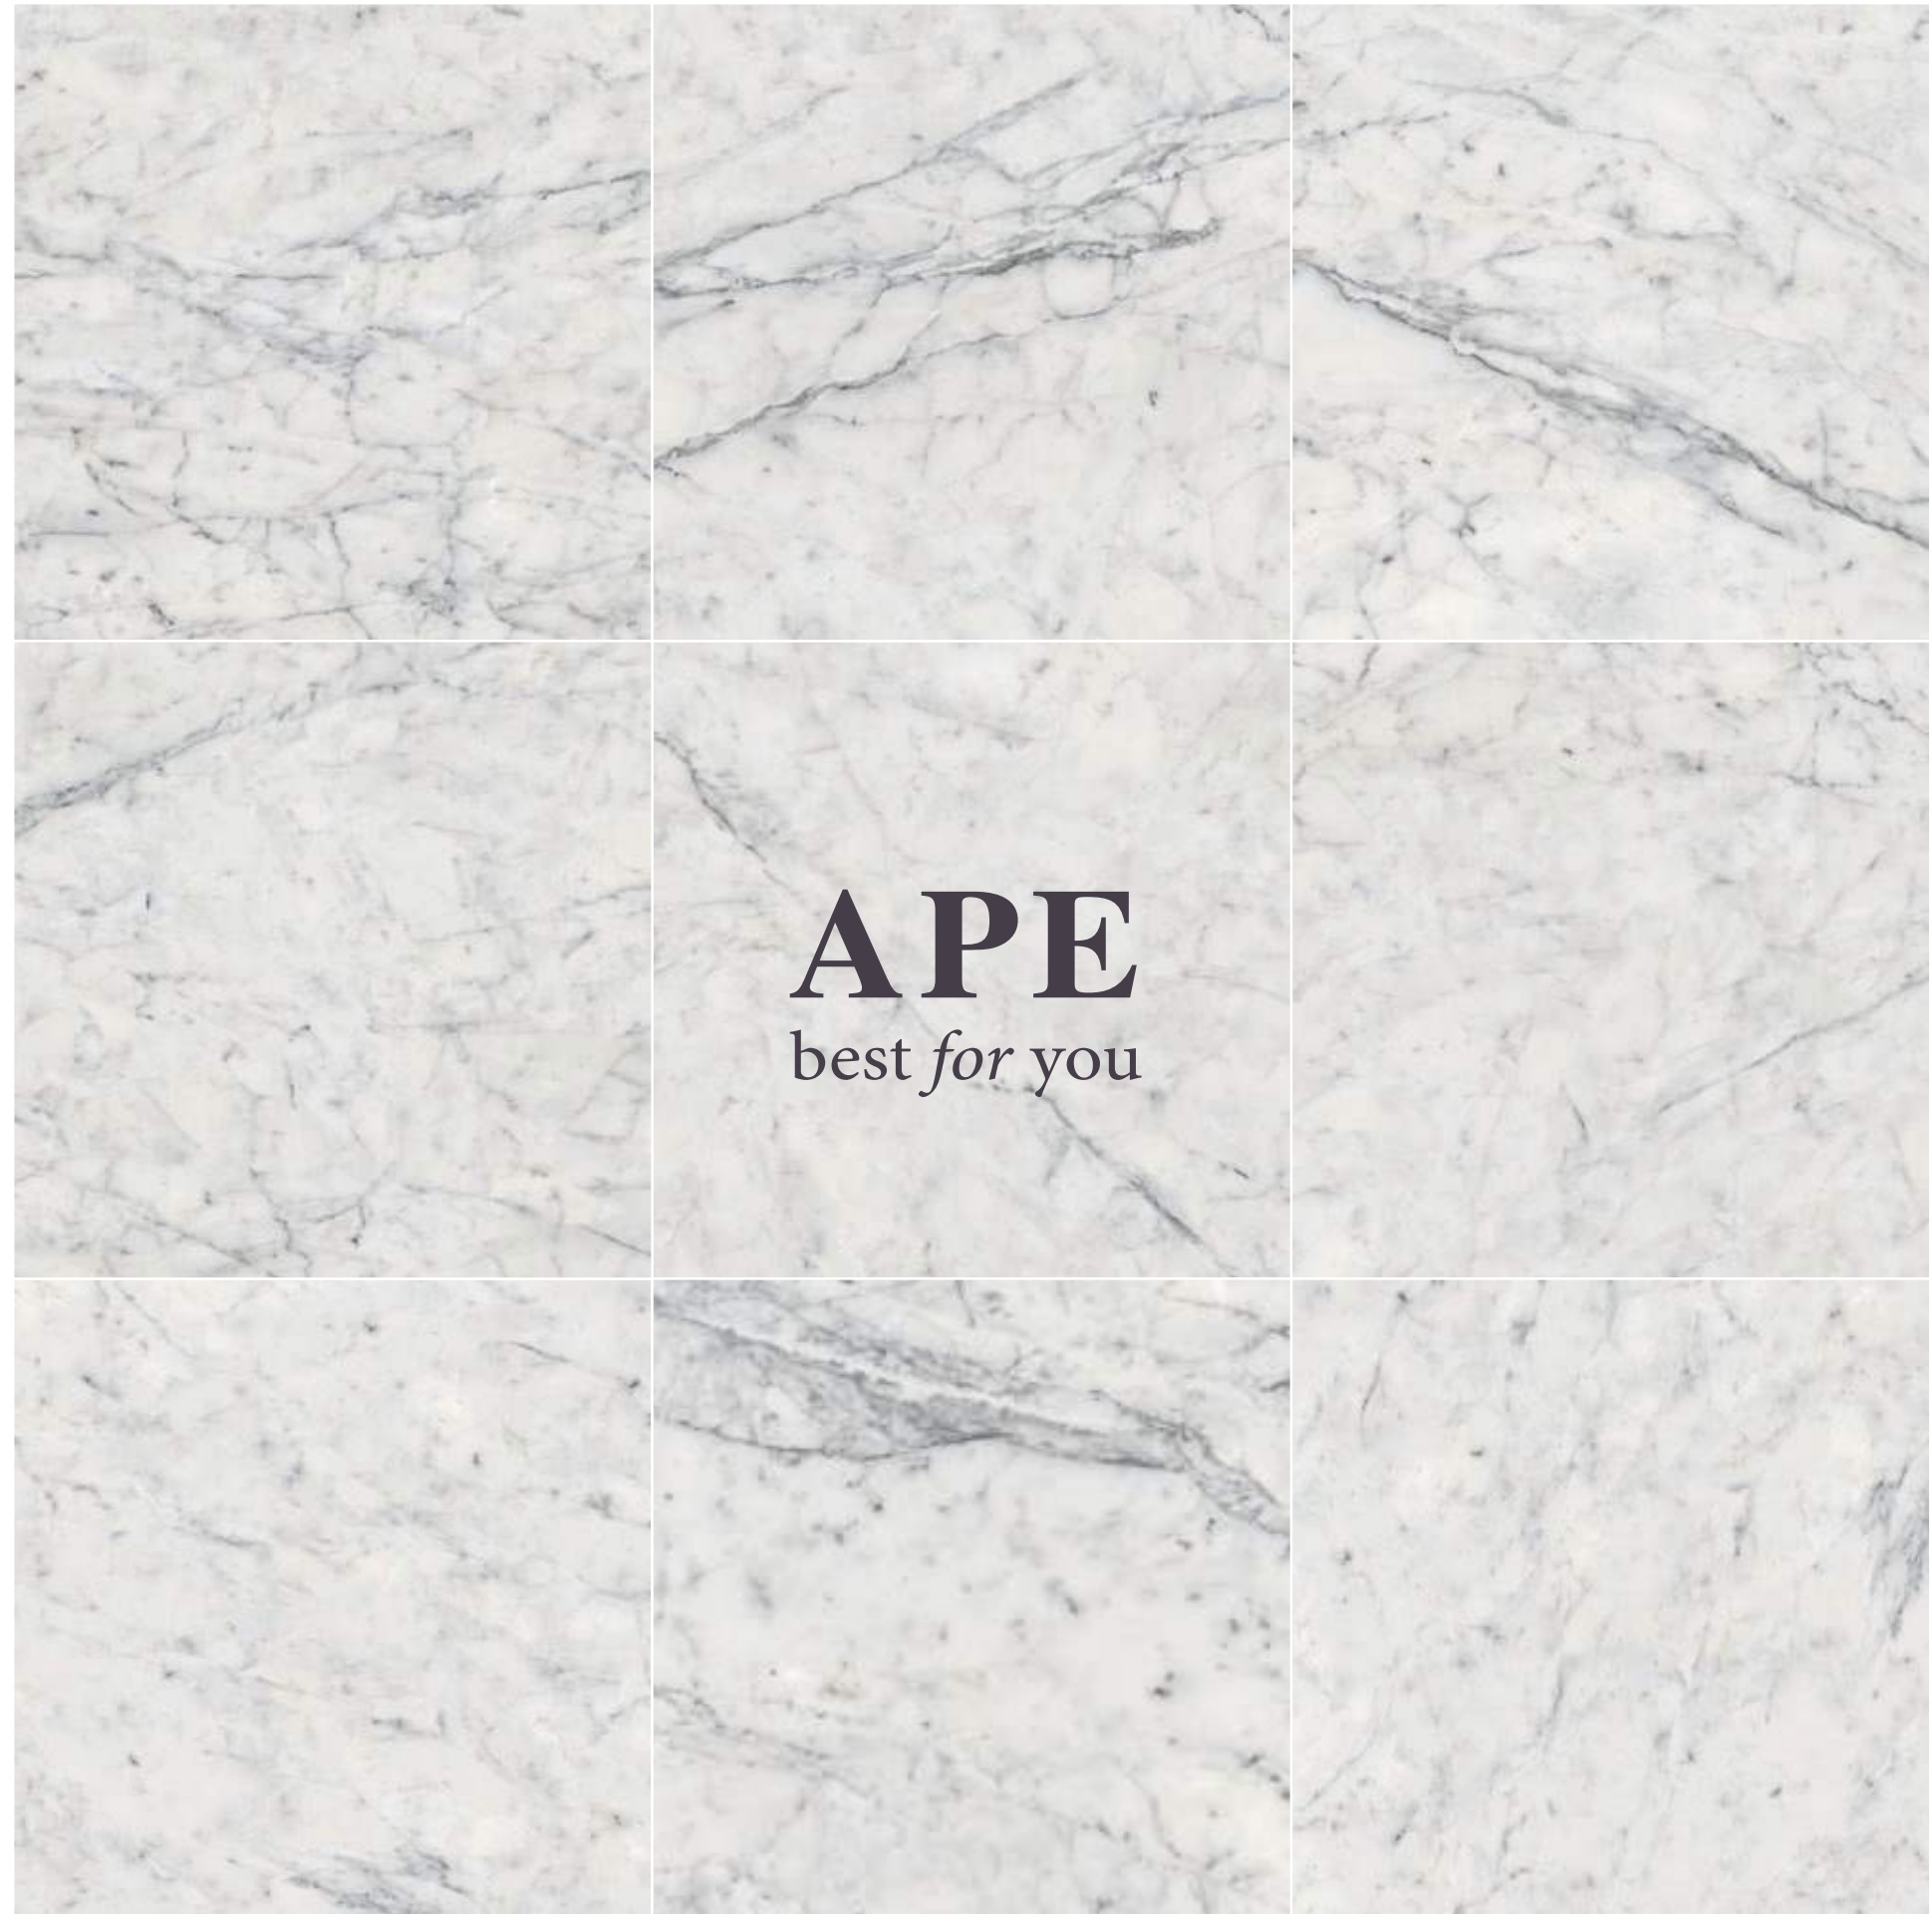

APE
best for you