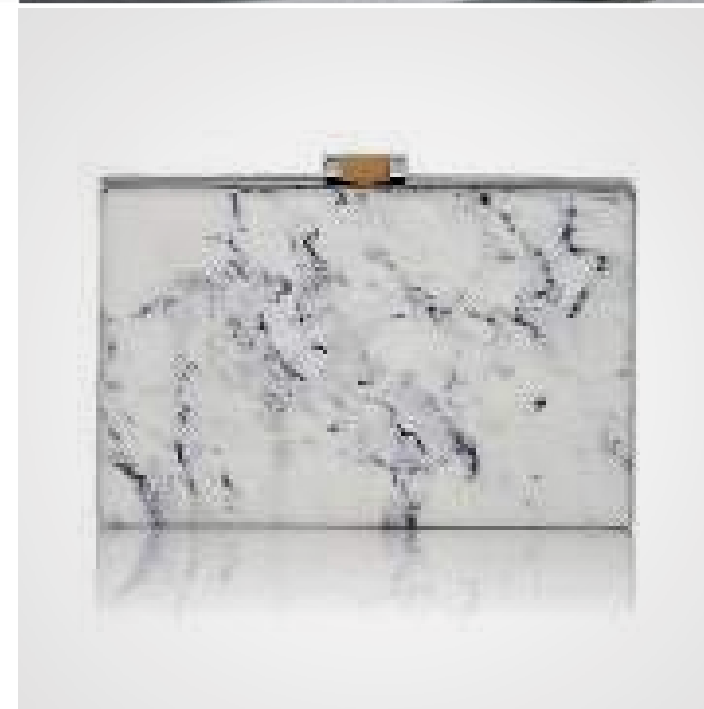

THE MARBLE TREND