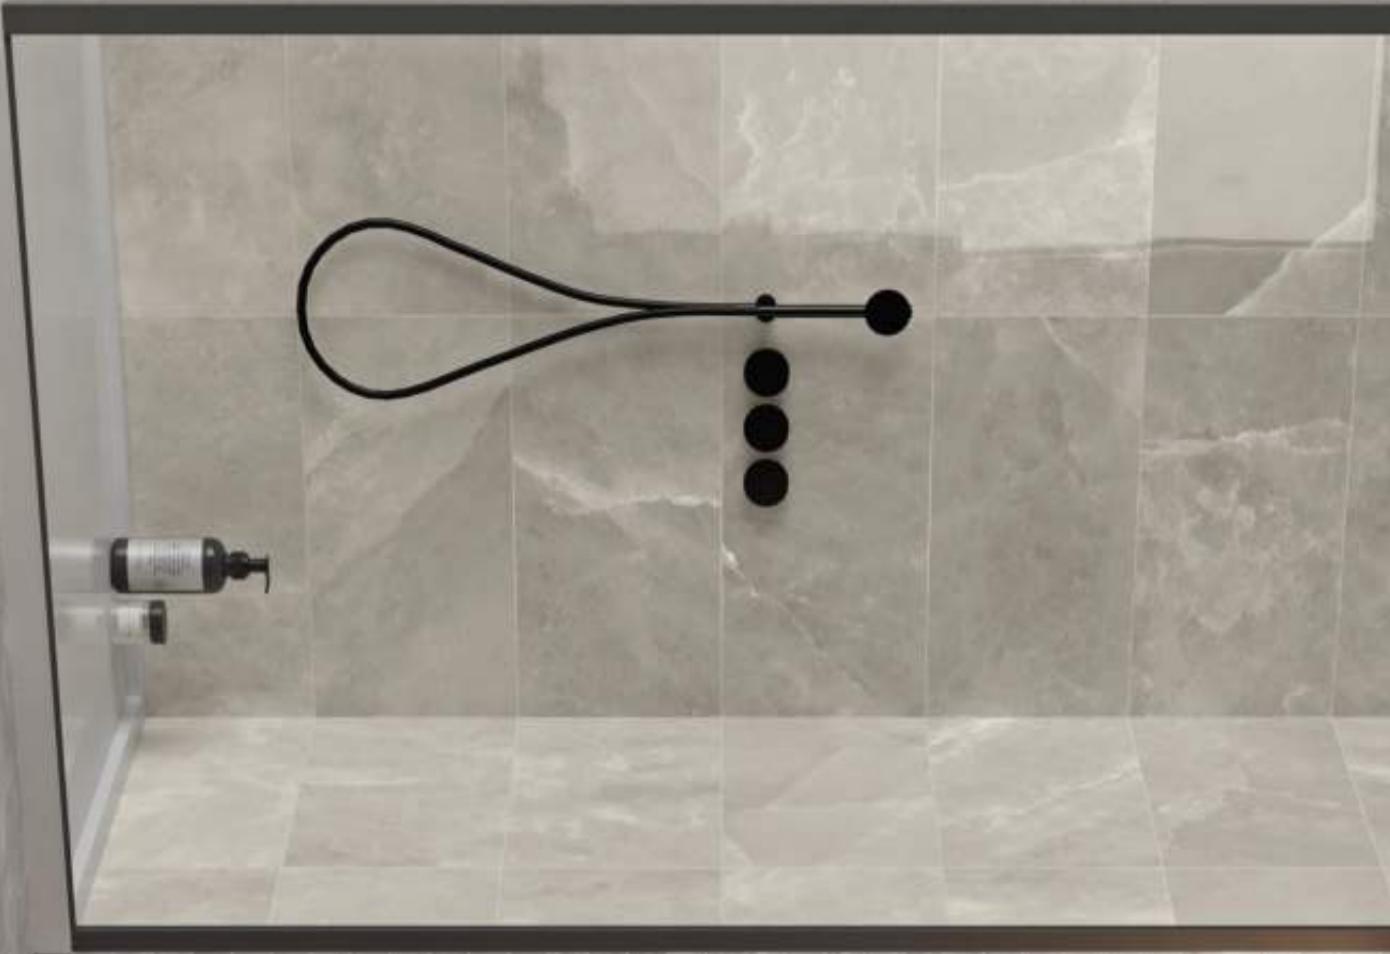

Riv_Crystal Stone

White

Mosaico Grey

Pav_Crystal Stone

Grey