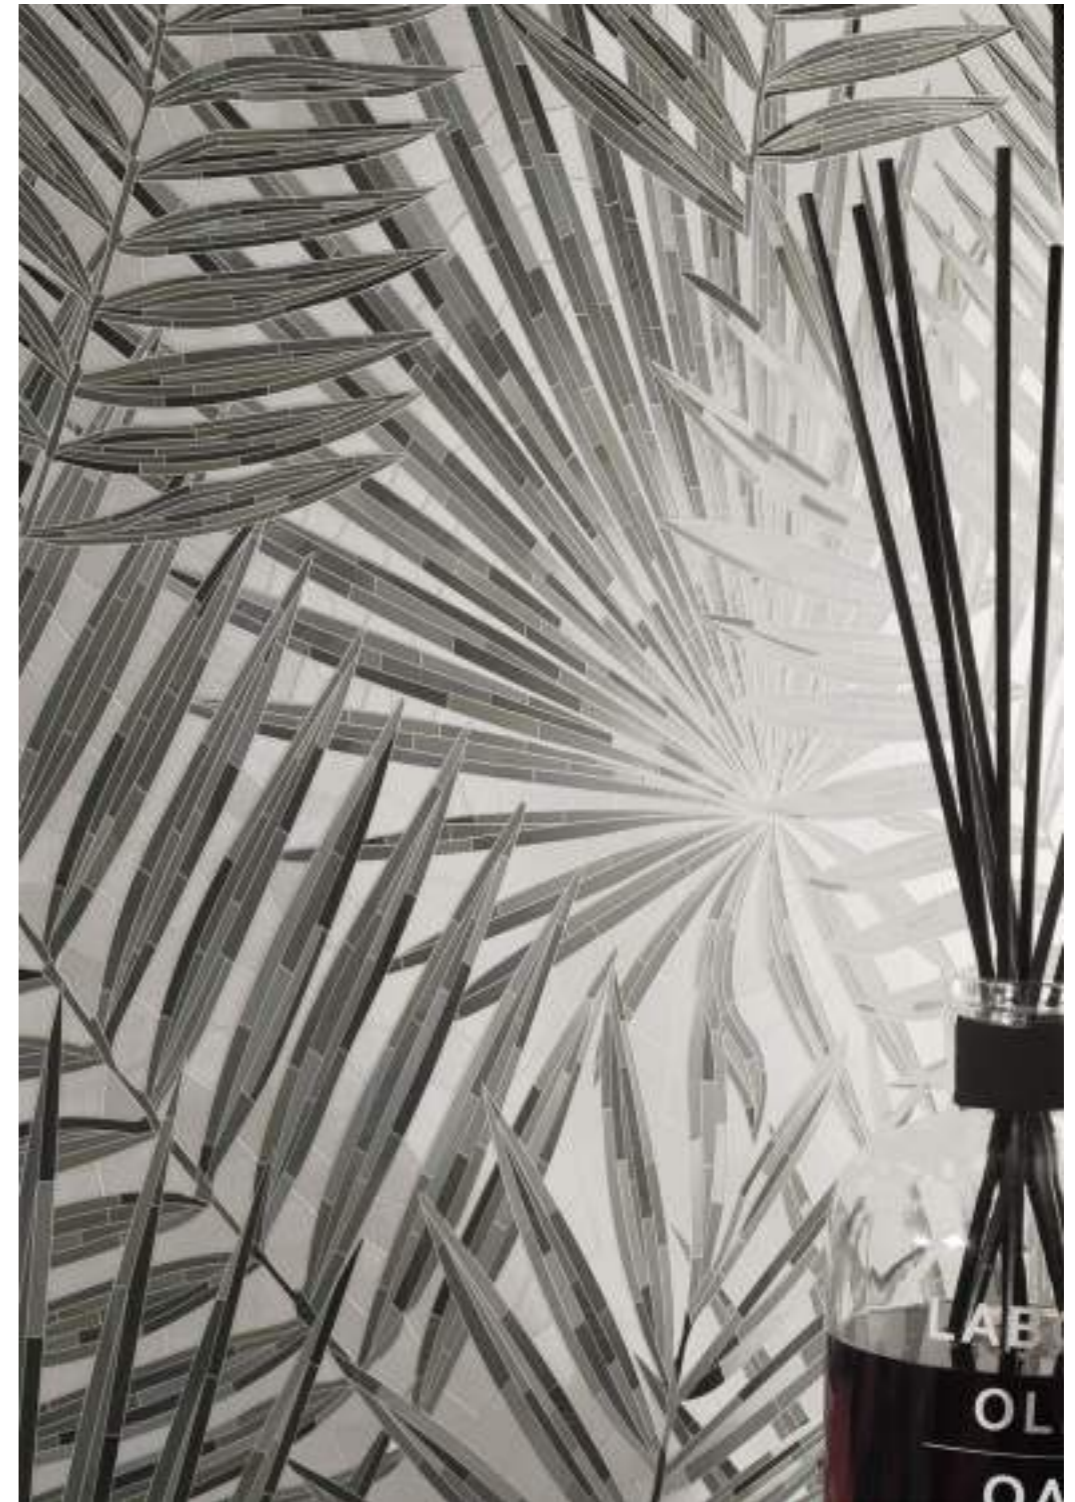

RIVESTIMENTO / WALL LEAF WALLDEC 60x120 / 24"x48"