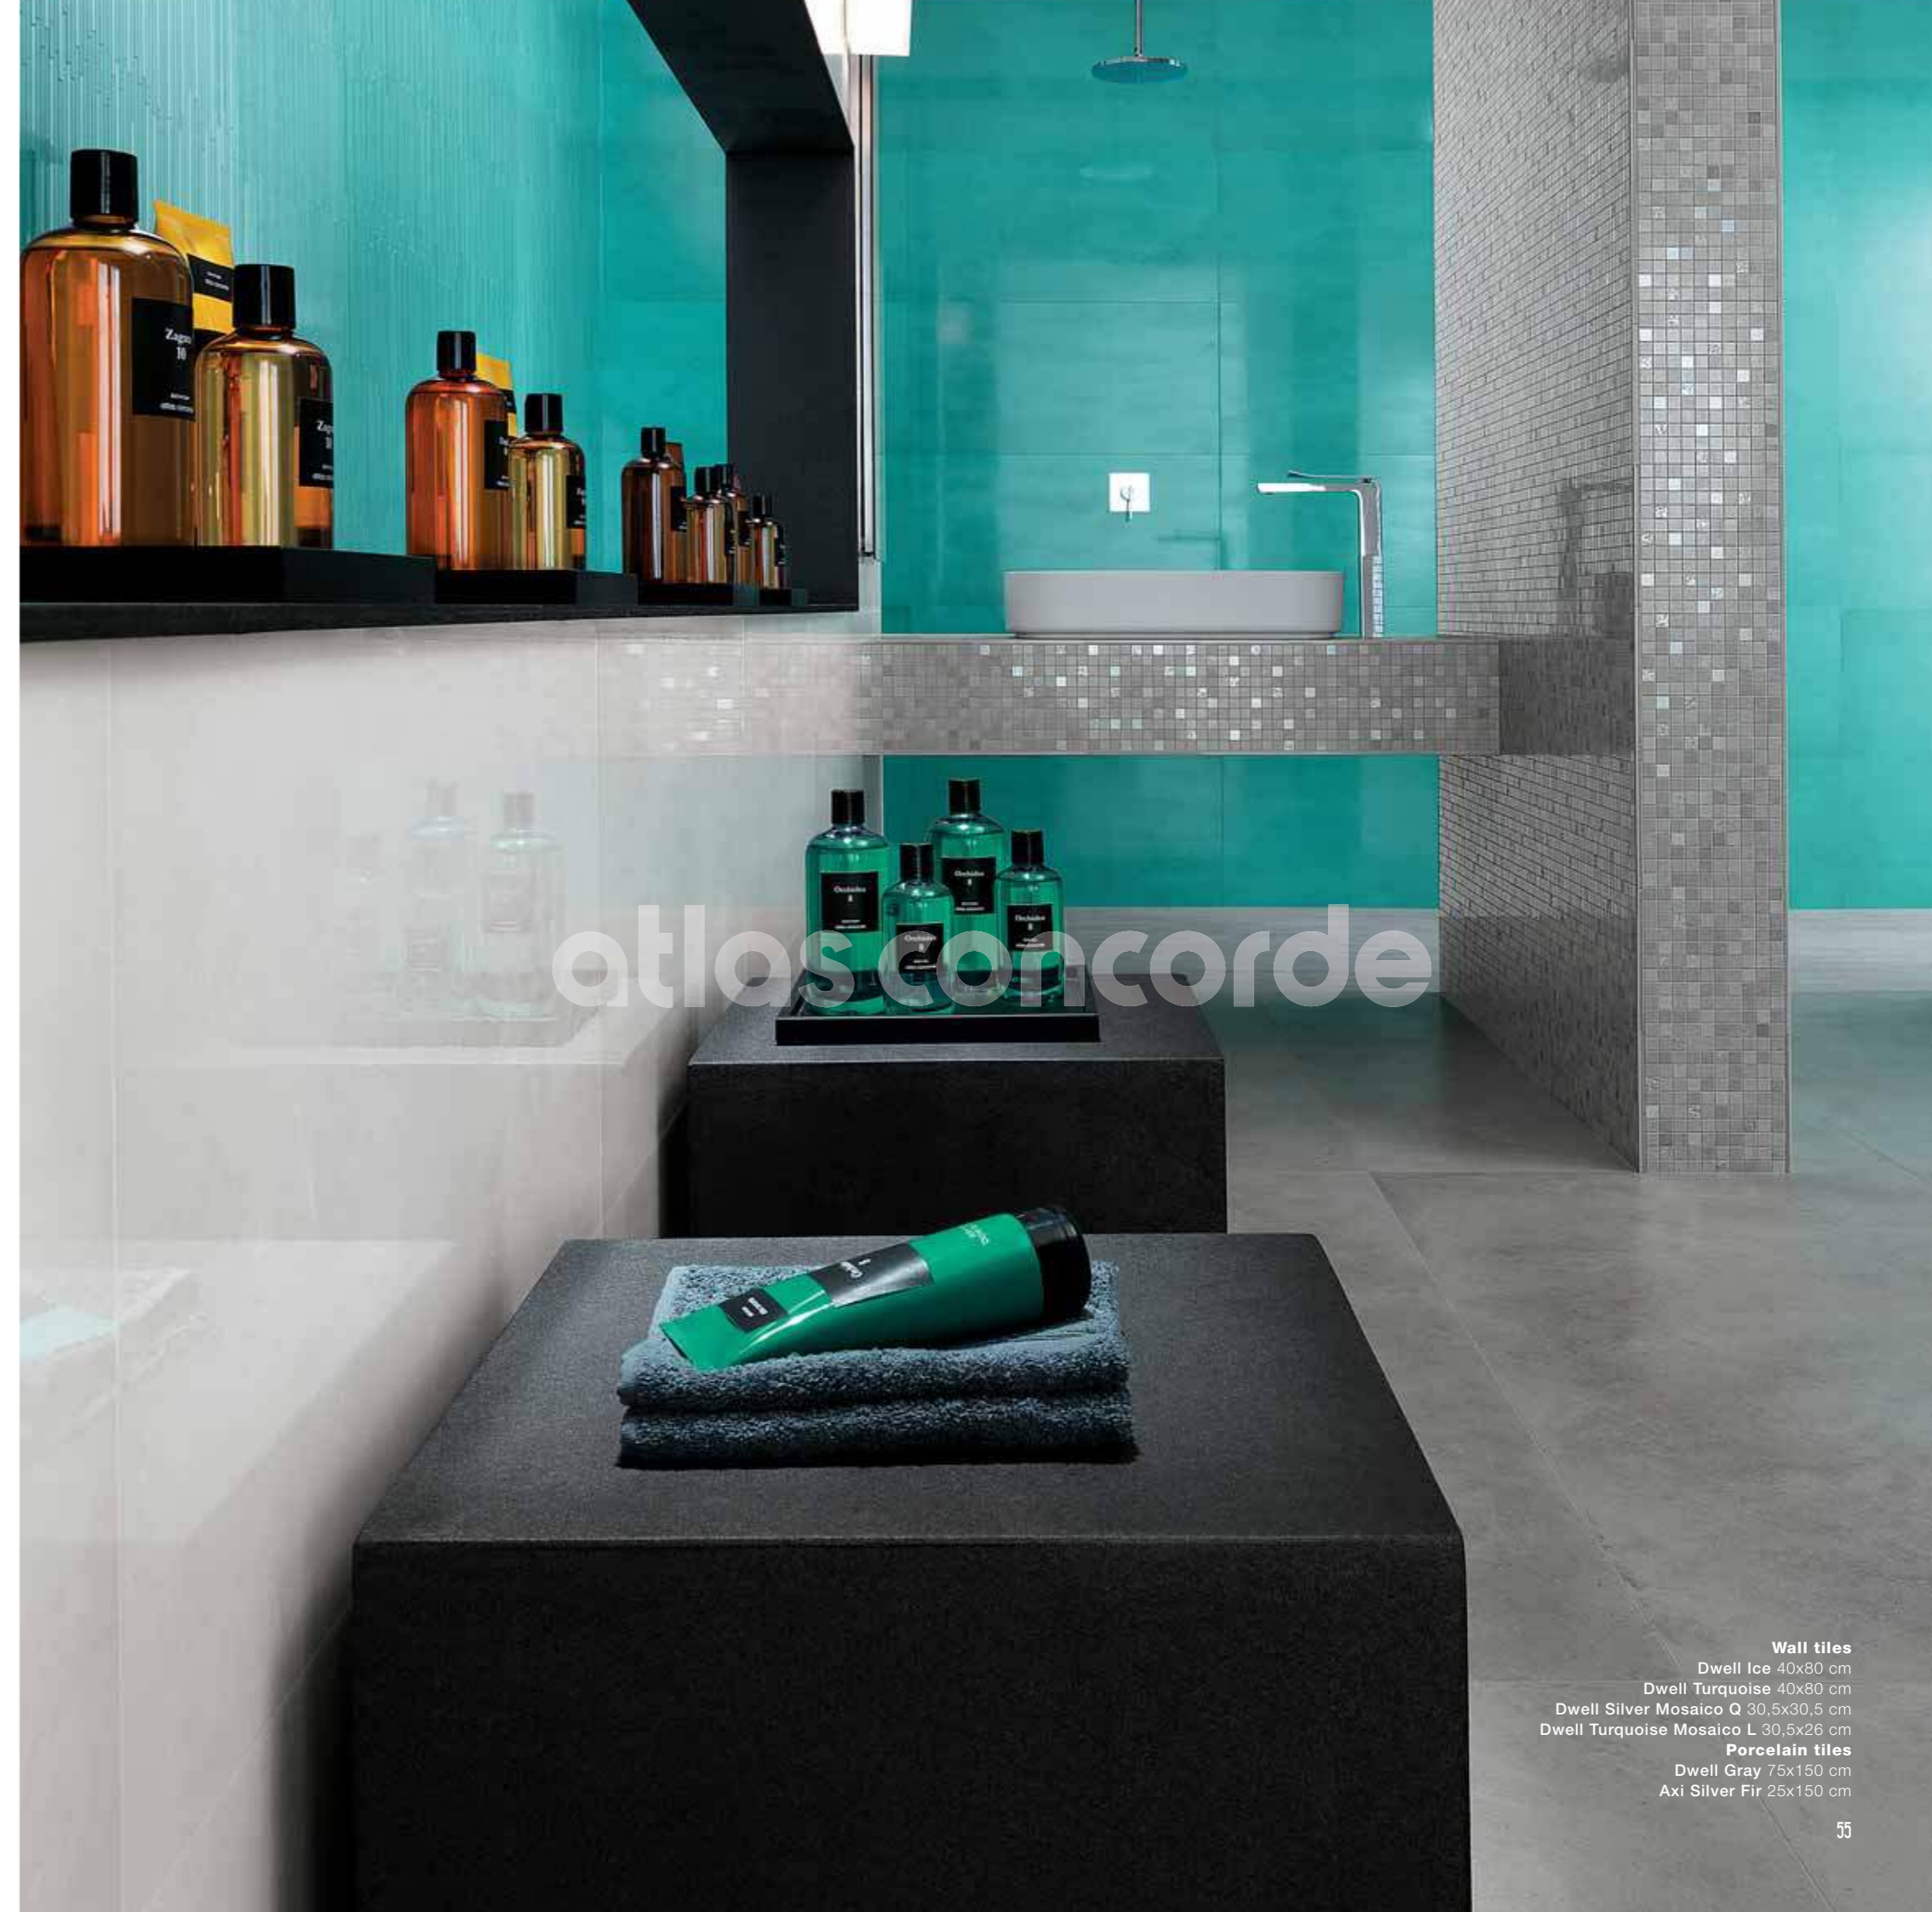

atlas concorde

Wall tiles
Dwell Ice 40x80 cm
Dwell Turquoise 40x80 cm
Dwell Silver Mosaico Q 30,5x30,5 cm
Dwell Turquoise Mosaico L 30,5x26 cm
Porcelain tiles
Dwell Gray 75x150 cm
Axi Silver Fir 25x150 cm