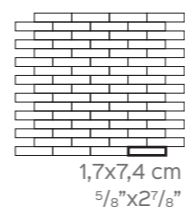

dwell Greige Mosaico Brick
30,5x30,5 cm - 12"x12"