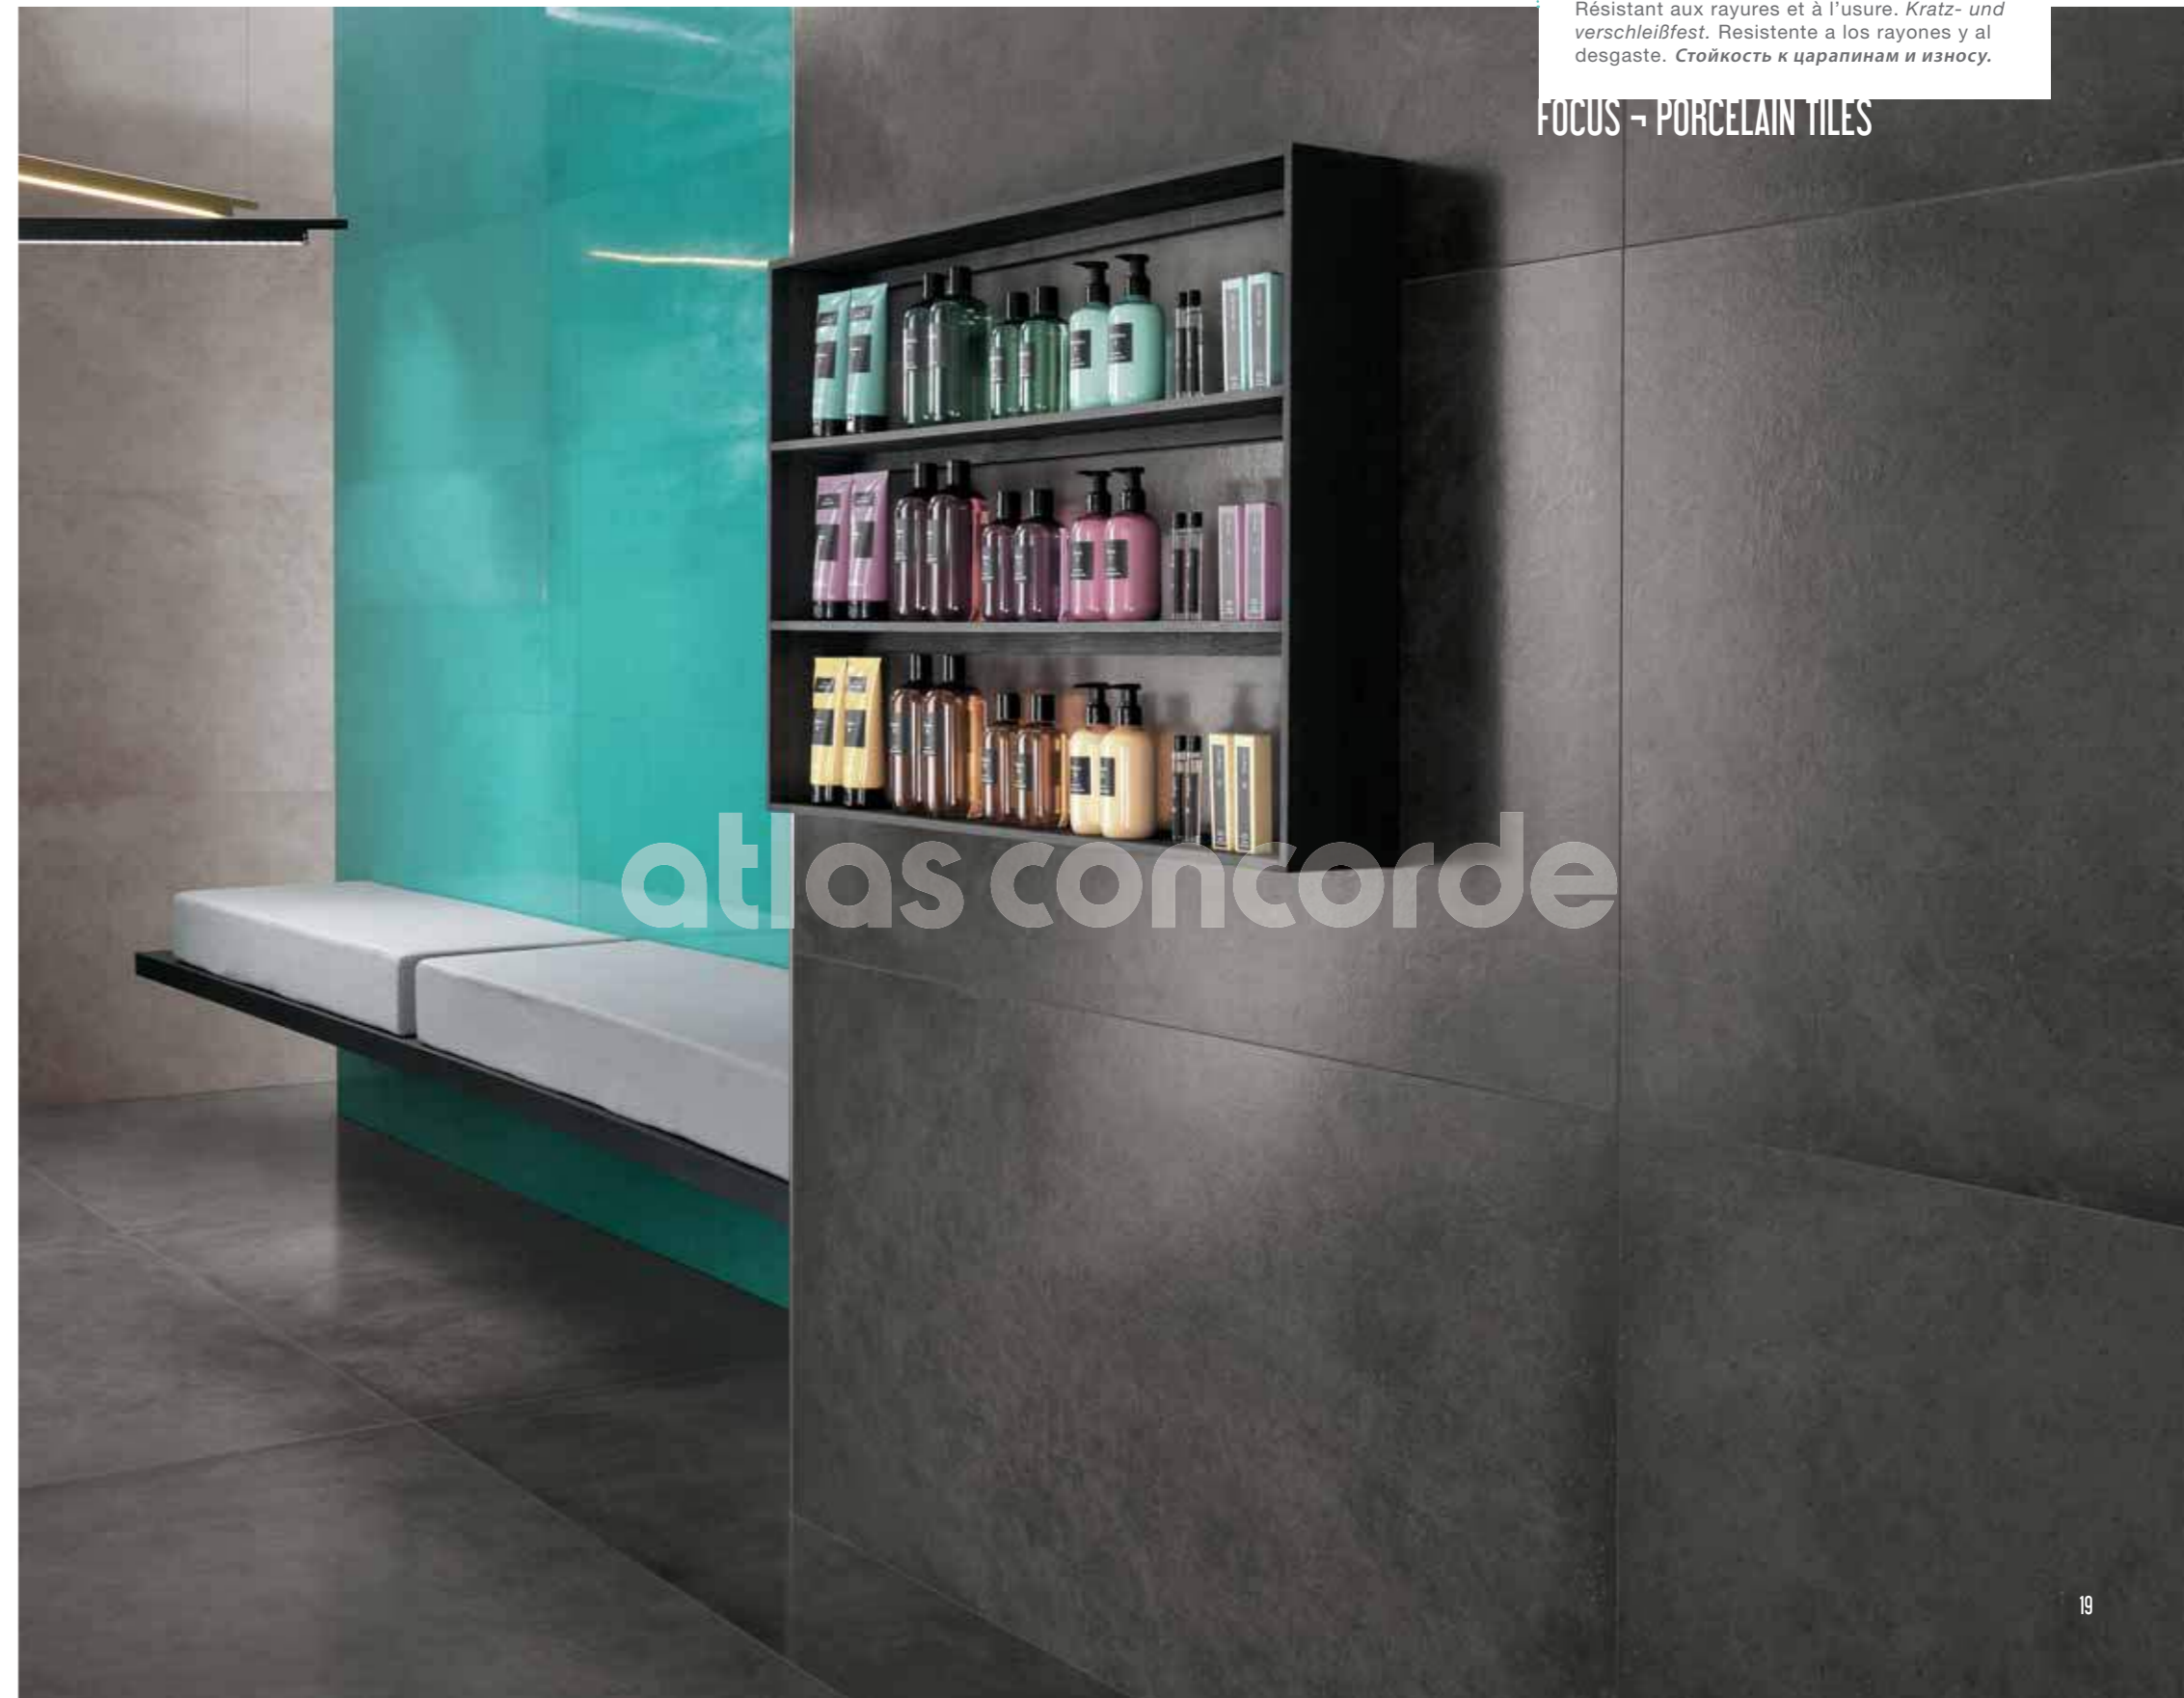

atlas concorde

Wall tiles
Dwell Turquoise 50x110 cm
Porcelain tiles
Dwell Smoke Honed 75x150 cm
Dwell Pearl Honed 75x150 cm

Resistant to scratching and wear.
Resistente al graffio e all'usura.

Résistant aux rayures et à l'usure. *Kratz- und verschleißfest.* Resistente a los rayones y al desgaste. *Стойкость к царапинам и износу.*

FOCUS → PORCELAIN TILES