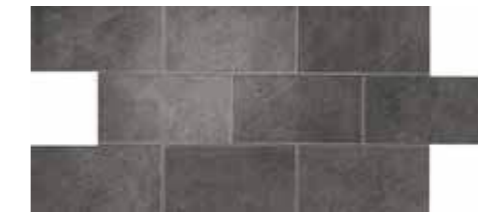

**dwell Greige Chevron 3D**  
30,8x35,1 cm - 12"x13 3/4"

**dwell Gray Chevron 3D**  
30,8x35,1 cm - 12"x13 3/4"

**dwell Brown Leather Brick Lappato**  
21,7x43,6 cm - 8 1/2"x17 1/8"

**dwell Smoke Brick Lappato**  
21,7x43,6 cm - 8 1/2"x17 1/8"