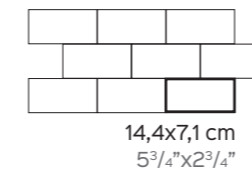

dwell Smoke Chevron 3D
30,8x35,1 cm - 12"x13 3/4"

A 12,4 cm - 4 7/8"
B 7,7 cm - 3 1/8"
C 8,8 cm - 3 1/2"