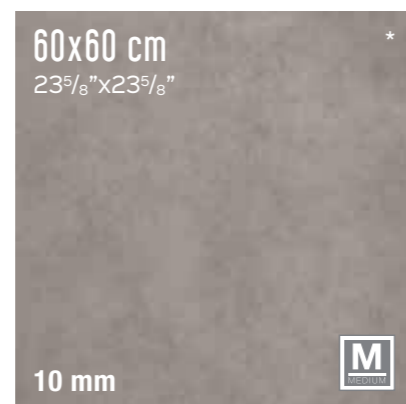

Coloured body porcelain tiles . Rectified monocaliber | Gres porcellanato colorato in massa . Rettificato monocalibro

Grès cérame coloré dans la masse . Rectifié mono-calibre | Durchgefärbtes Feinsteinzeug . Geschliffen Einkalibrig

Gres porcelánico coloreado en masa . Rectificado monocalibre | керамический гранит окрашенный в массе . Ретифицированный в одном калибре

DESTINATIONS OF USE DESTINAZIONI D'USO

MEDIUM TRAFFIC
CALPESTIO MEDIO

MODERATE COMMERCIAL AREAS (restaurants, offices, showrooms, public restrooms, public offices, hotels, business lounges, etc. save for obligated pathways)

COMMERCIALI MEDI (ristoranti, uffici, negozi, bagni pubblici, uffici pubblici, hotel, business lounge, etc. a esclusione di passaggi obbligati)

* Available in all colours / Disponibile in tutti i colori
Disponibile dans toutes les couleurs / In allen Farben Verfügbar
Disponibles en todos los colores / Имеются все цвета

** Available in the following colours / Disponibile nei seguenti colori
Disponibile dans les couleurs suivantes / In folgenden Farben Verfügbar
Disponibile en los colores / Имеющиеся цвета:
Off White, Gray, Greige, Smoke

dwell
OFF WHITE Matt

dwell
PEARL Matt

dwell
GREIGE Matt

dwell
GRAY Matt

dwell
BROWN LEATHER Matt

dwell
SMOKE Matt