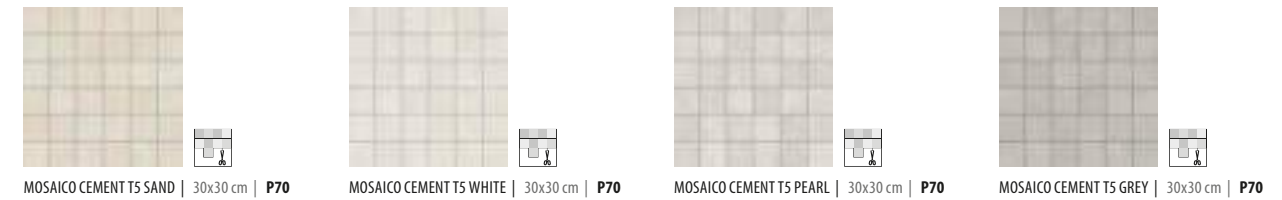

# CEMENT collection

8

9

ACABADOS - FINISHES	90x90 cm - 35,4"x35,4"	60x120 cm - 23,6"x47,2"	60x60 cm - 23,6"x23,6"	30x60 cm - 11,8"x23,6"
NATURAL - NATURAL	CEMENT 9090   B50	CEMENT 120   B85	CEMENT 60   B35	CEMENT 3060   B35
ANTIDESLIZANTE - SLIP RESISTANCE	CEMENT DRY 9090   B51	CEMENT DRY 120   B86	CEMENT DRY 60   B36	CEMENT DRY 3060   B36

| PORCELÁNICO - PORCELAIN |  
 | RECTIFICADO - RECTIFIED | DESTONIFICADO V2 - DESTONIFIED V2 |  
 | 90x90 cm · 35,4"x35,4" | 60x120 cm · 23,6"x47,2" | 60x60 cm · 23,6"x23,6" | 30x60 cm · 11,8"x23,6" |  
 | LIENZO: 100x300 cm · GRAPHIC CHART 39,4"x118,1" |

# CEMENT 9090|120|60

| COLORES DISPONIBLES - AVAILABLE COLORS |

CEMENT collection

wall:  
CEMENT R90 CRU GREY (30x90 cm)

floor:  
CEMENT 120 GREY (60x120 cm)  
CEMENT DRY 120 GREY (60x120 cm)

wall: CEMENT R90 CRU SAND (30x90 cm).  
floor: LEGNO 120 TAVOLE MIX (60x120 cm).