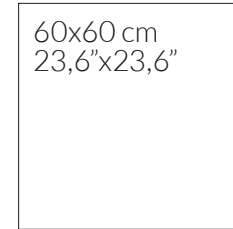

# CEMENT collection

8

9

ACABADOS - FINISHES	90x90 cm - 35,4"x35,4"	60x120 cm - 23,6"x47,2"	60x60 cm - 23,6"x23,6"	30x60 cm - 11,8"x23,6"
NATURAL - NATURAL	CEMENT 9090   B50	CEMENT 120   B85	CEMENT 60   B35	CEMENT 3060   B35
ANTIDESLIZANTE - SLIP RESISTANCE	CEMENT DRY 9090   B51	CEMENT DRY 120   B86	CEMENT DRY 60   B36	CEMENT DRY 3060   B36

| PORCELÁNICO - PORCELAIN |  
 | RECTIFICADO - RECTIFIED | DESTONIFICADO V2 - DESTONIFIED V2 |  
 | 90x90 cm · 35,4"x35,4" | 60x120 cm · 23,6"x47,2" | 60x60 cm · 23,6"x23,6" | 30x60 cm · 11,8"x23,6" |  
 | LIENZO: 100x300 cm · GRAPHIC CHART 39,4"x118,1" |

| ESCALA DE LA GRÁFICA 1/2 · GRAPHIC SCALE 1/2 |