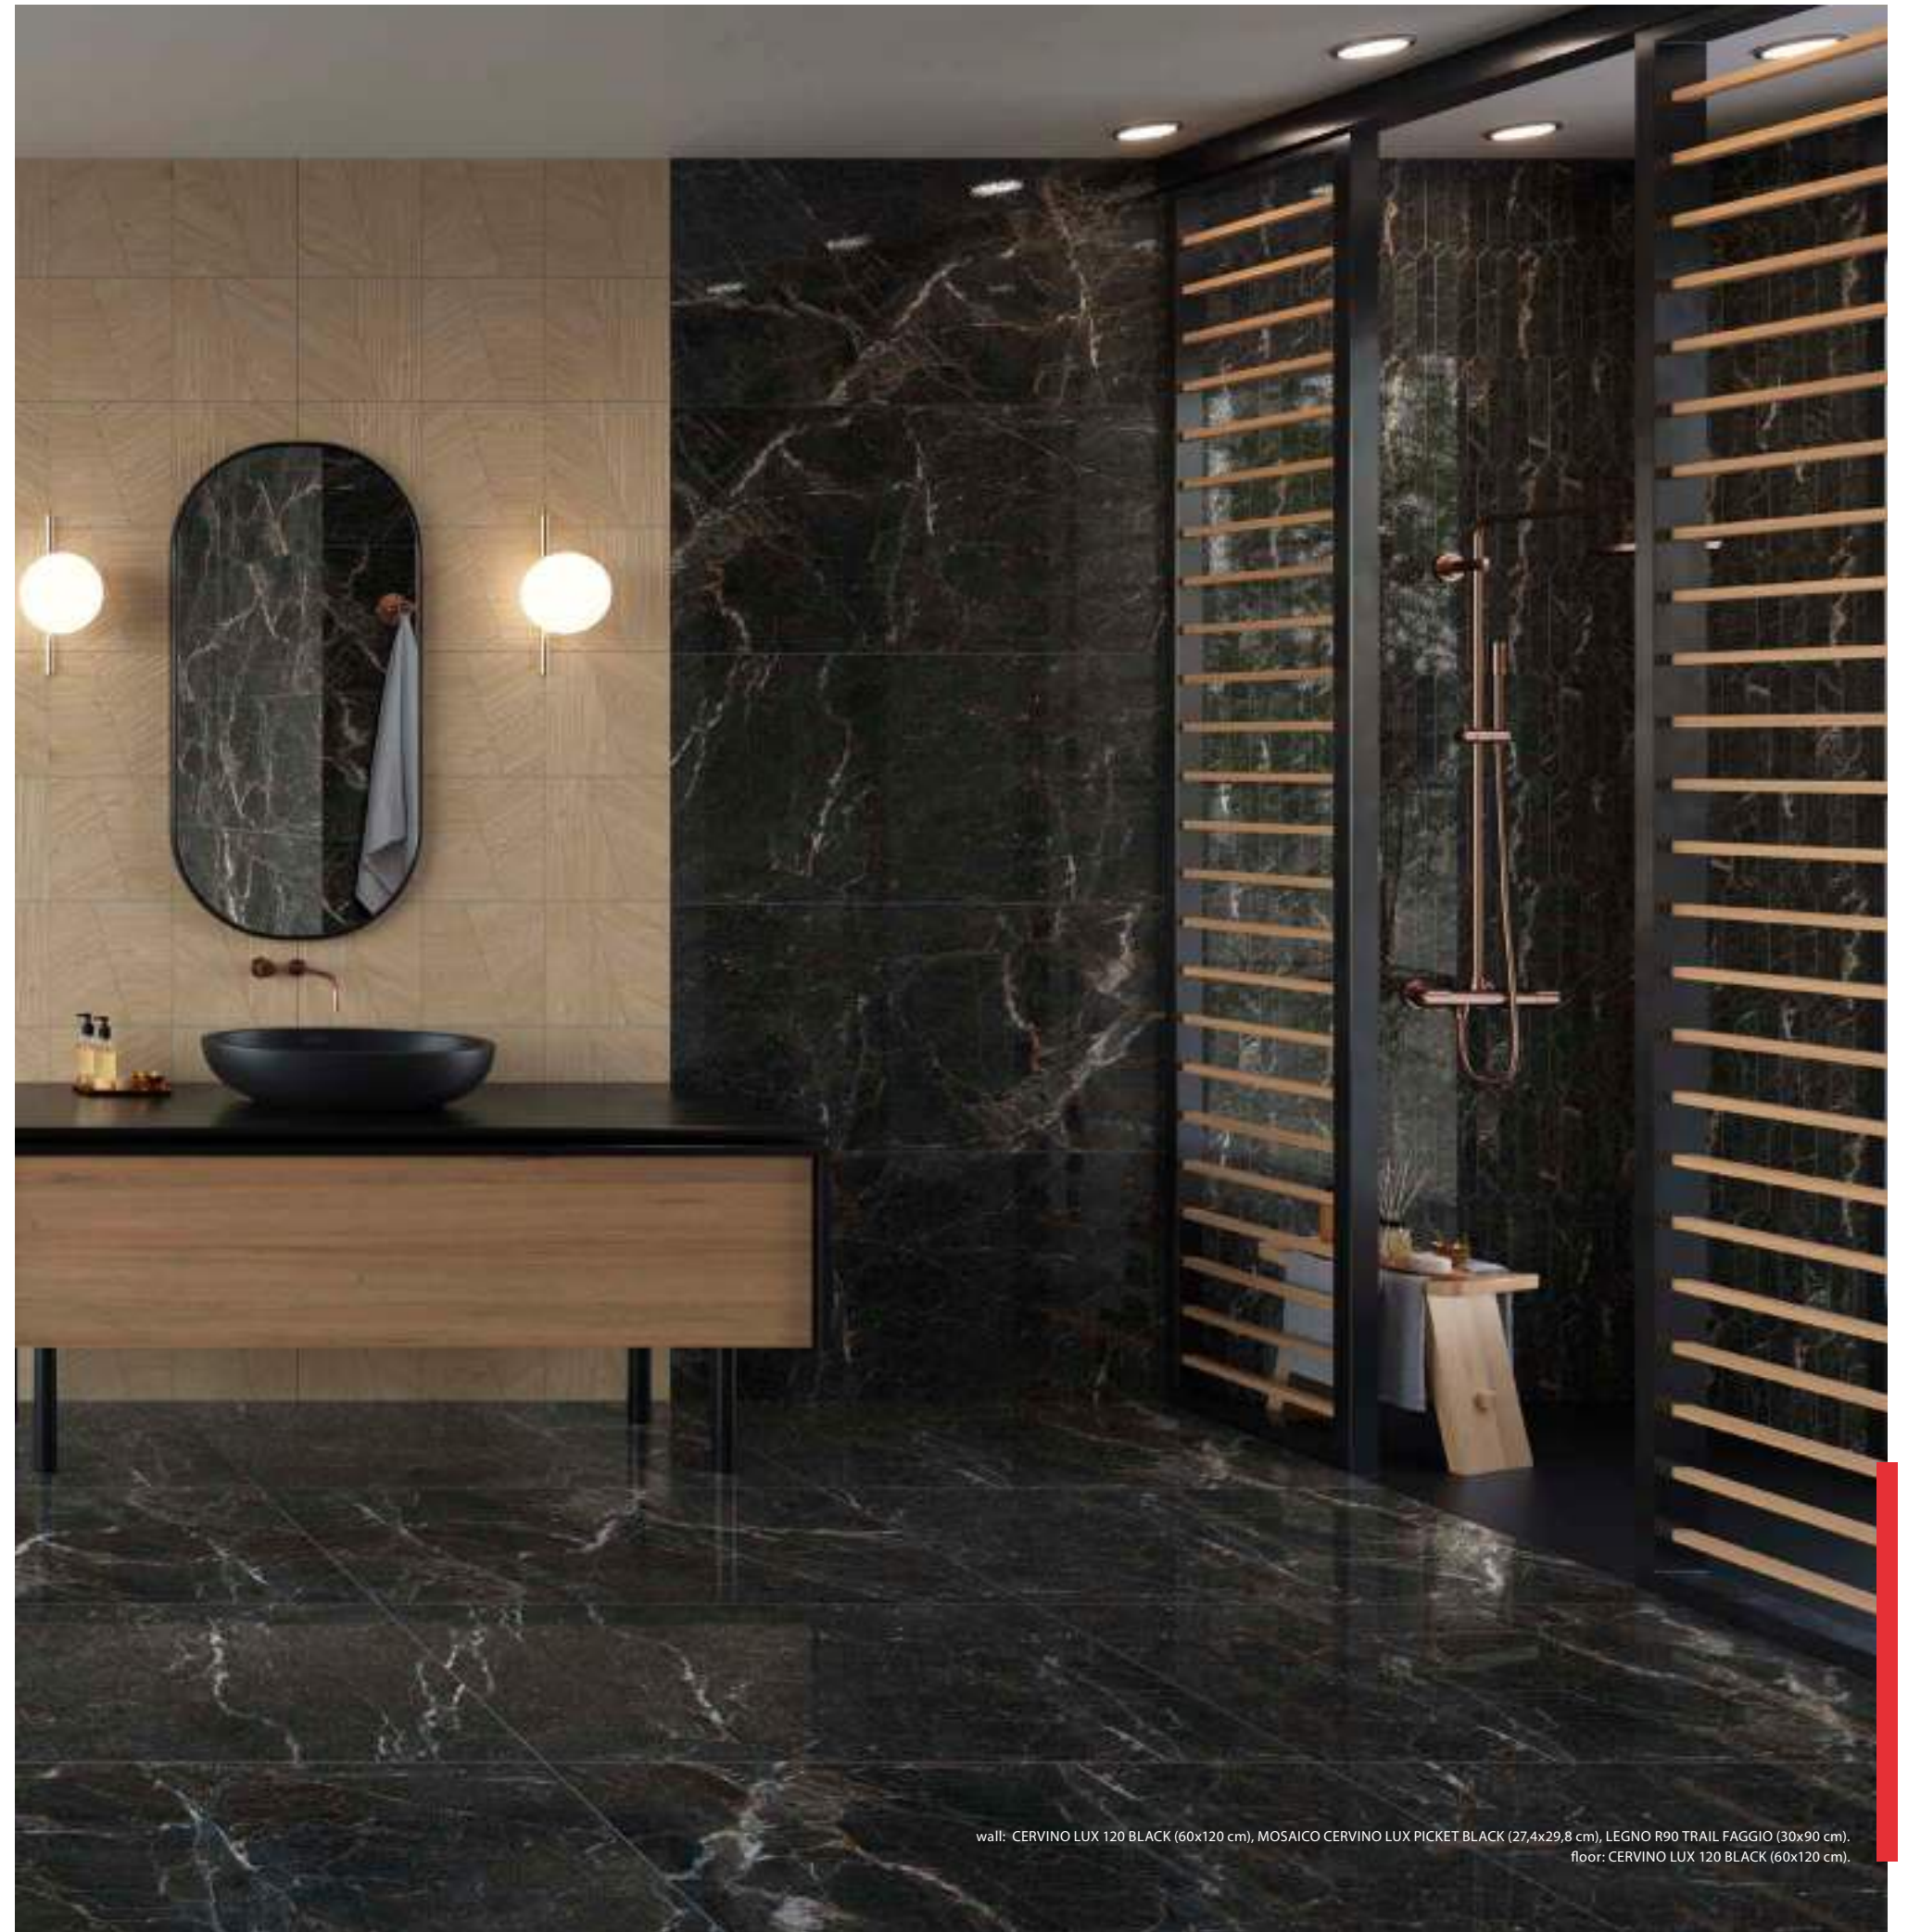

CERVINO collection

wall: CERVINO R120 WHITE (40x120 cm), LISTELO FRAME 90 ACERO (9,3x90 cm).

wall: CERVINO LUX 120 BLACK (60x120 cm), MOSAICO CERVINO LUX PICKET BLACK (27,4x29,8 cm), LEGNO R90 TRAIL FAGGIO (30x90 cm).
floor: CERVINO LUX 120 BLACK (60x120 cm).