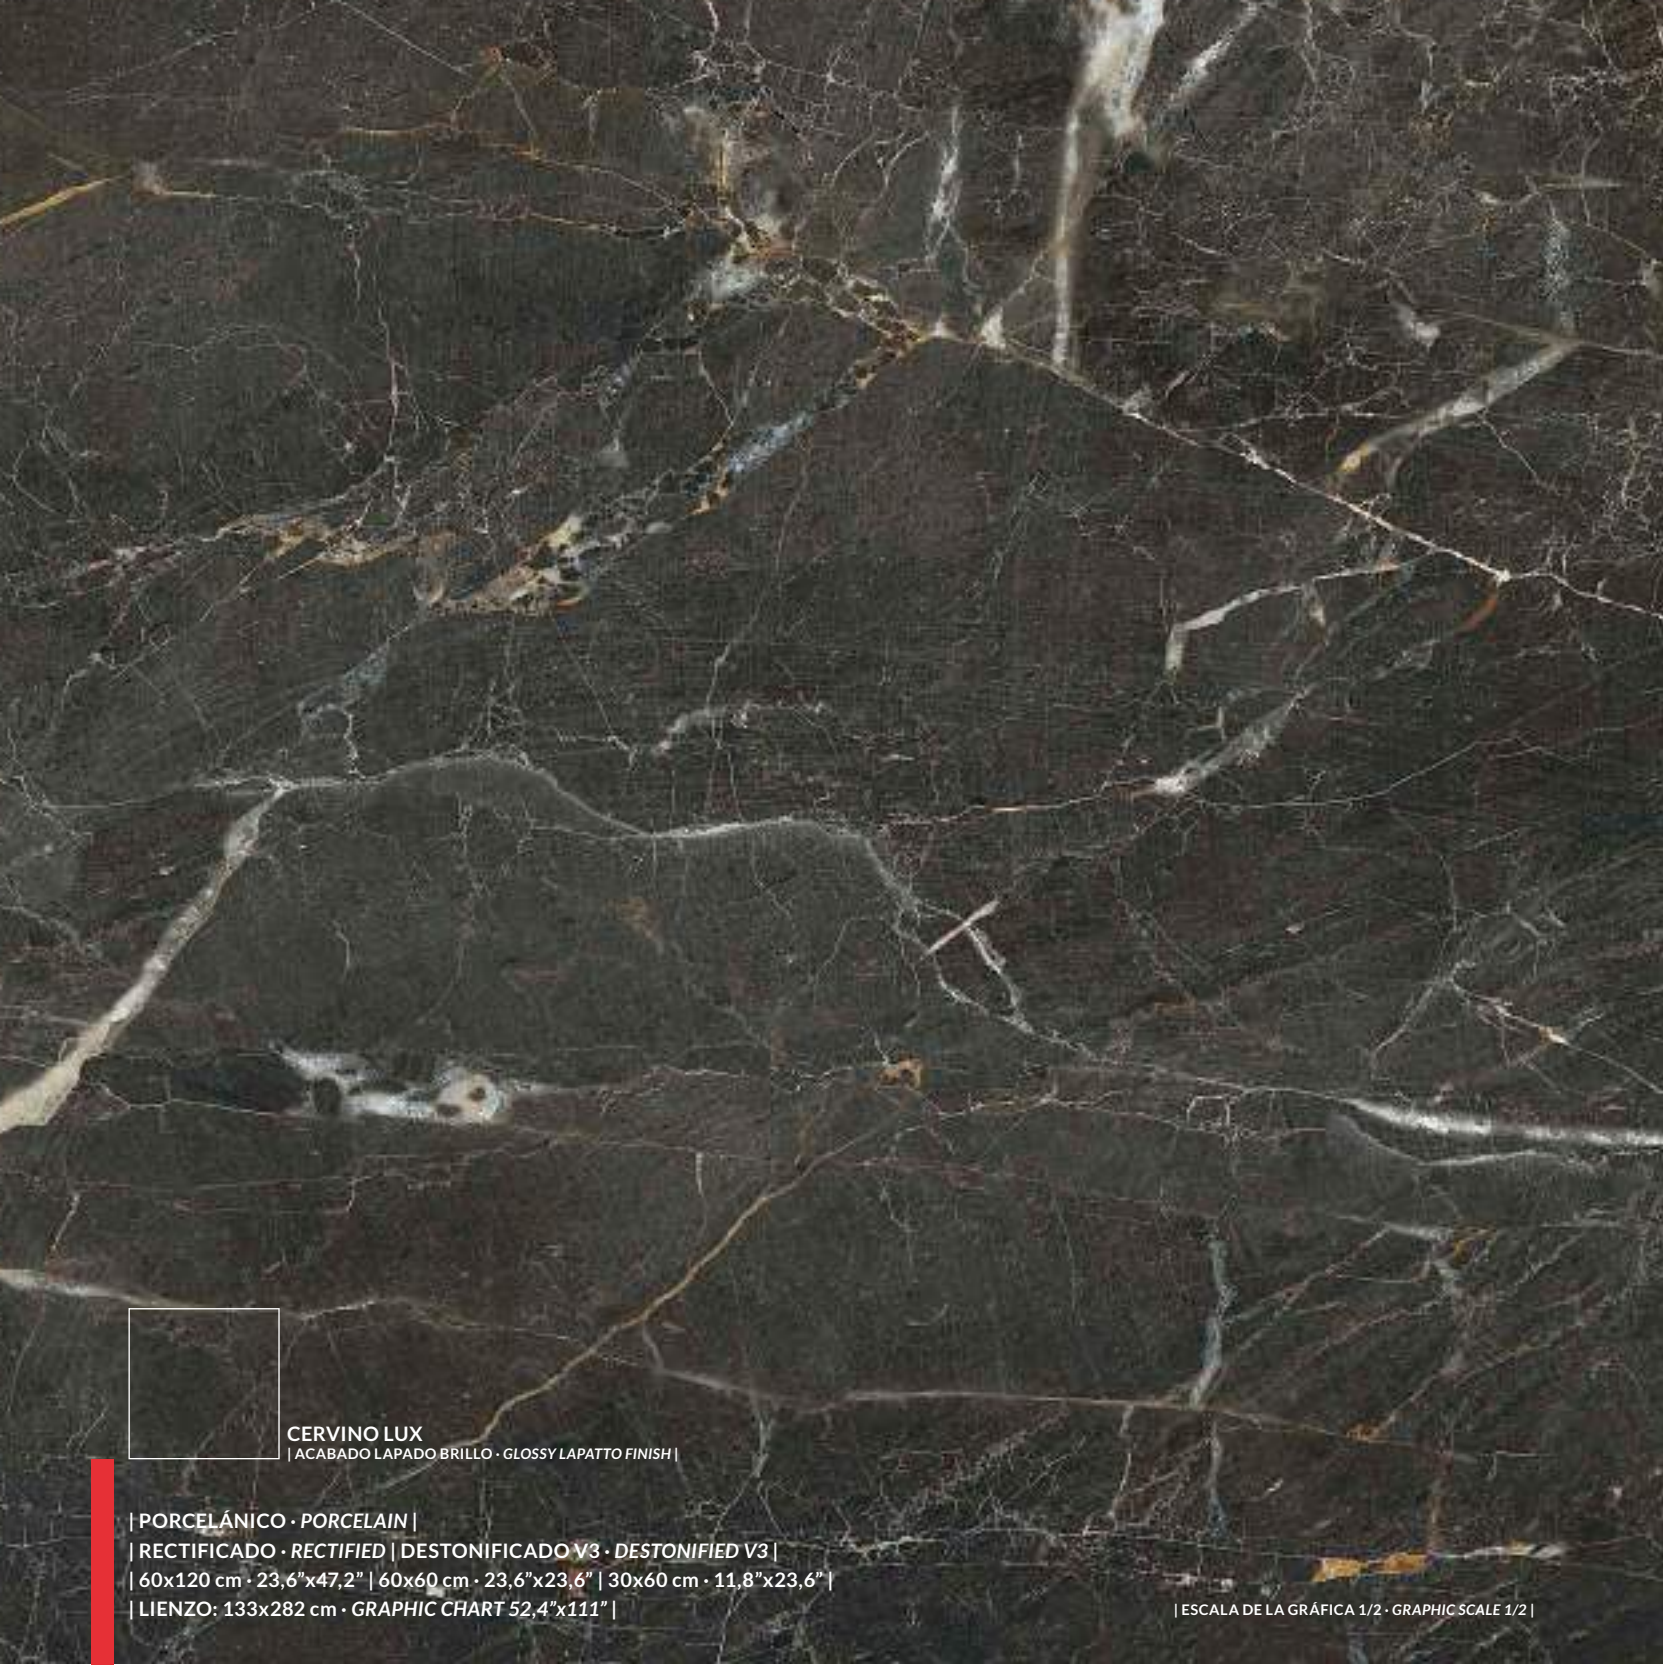

CERVINO collection

wall: CERVINO R120 WHITE (40x120 cm), LISTELO FRAME 90 ACERO (9,3x90 cm).

wall: CERVINO LUX 120 BLACK (60x120 cm), MOSAICO CERVINO LUX PICKET BLACK (27,4x29,8 cm), LEGNO R90 TRAIL FAGGIO (30x90 cm).
floor: CERVINO LUX 120 BLACK (60x120 cm).