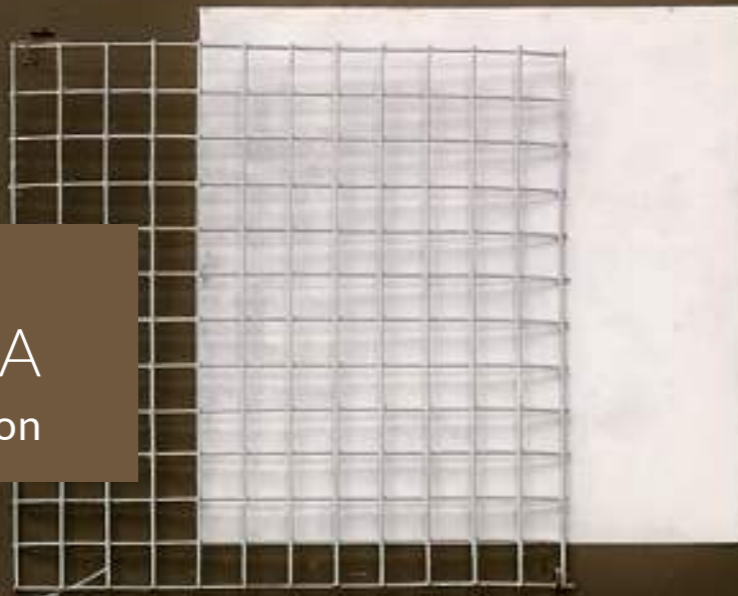

MACCHIA VECCHIA
Collection