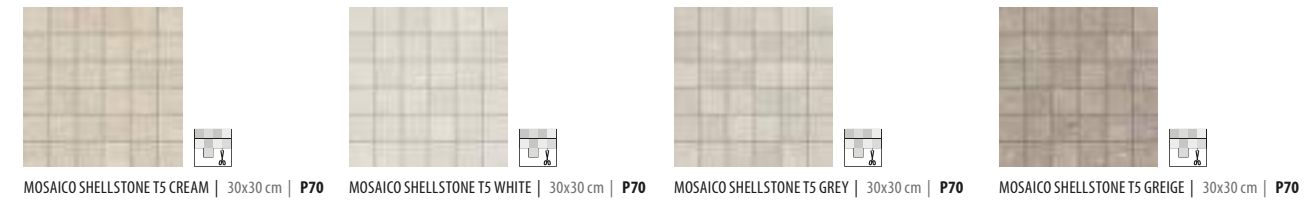

wall: SHELLSTONE R90 LOT GREIGE (30x90 cm)
floor: SHELLSTONE 60 GREIGE (60x60 cm)