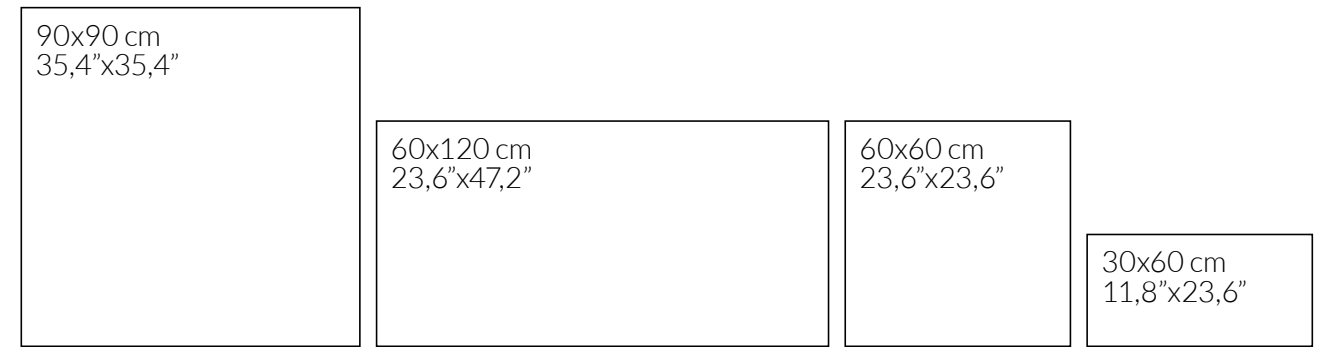

# STONECRETE DISTRICT collection

| PORCELÁNICO · PORCELAIN | RECTIFICADO · RECTIFIED | DESTONIFICADO V3 · DESTONIFIED V3 |

| ESCALA DE LA GRÁFICA 1/2 · GRAPHIC SCALE 1/2 |

FORMATOS DISPONIBLES AVAILABLE FORMATS	ACABADO NATURAL · NATURAL FINISH 	ACABADO ANTIDESLIZANTE · SLIP RESISTANCE FINISH 
90x90 cm · 35,4" x 35,4"	DISTRICT 9090   B50	DISTRICT DRY 9090   B51 (sand, ash)
60x120 cm · 23,6" x 47,2"	DISTRICT 120   B85	DISTRICT DRY 120   B86 (sand, ash)
60x60 cm · 23,6" x 23,6"	DISTRICT 60   B35	DISTRICT DRY 60   B36 (sand, ash)
30x60 cm · 11,8" x 23,6"	DISTRICT 3060   B35	---
TAMAÑO DEL LIENZO: DOS LIENZOS 133x360 cm · GRAPHIC CHART SIZE: TWO GRAPHIC CHARTS 52,4" x 141,7"		

SAND

WHITE

ASH

| COLORES DISPONIBLES · AVAILABLE COLORS |

wall: DISTRICT 120 ASH (60x120cm), DECORADO CHLOE R90 (30x90 cm), CEMENT R90 WHITE (30x90 cm), SLATS LEGNO 120 ROVERE (18,5x120 cm).  
 floor: DISTRICT 120 ASH (60x120cm).

DISTRICT WHITE.

wall and floor: STREET 120 ASH (60x120 cm).

# STONECRETE STREET collection

| PORCELÁNICO · PORCELAIN | RECTIFICADO · RECTIFIED | DESTONIFICADO V3 · DESTONIFIED V3 |

| ESCALA DE LA GRÁFICA 1/2 · GRAPHIC SCALE 1/2 |

FORMATOS DISPONIBLES AVAILABLE FORMATS	ACABADO NATURAL · NATURAL FINISH 	ACABADO ANTIDESLIZANTE · SLIP RESISTANCE FINISH 
90x90 cm · 35,4" x 35,4"	<b>STREET 9090   B50</b>	<b>STREET DRY 9090   B51</b> (sand, ash)
60x120 cm · 23,6" x 47,2"	<b>STREET 120   B85</b>	<b>STREET DRY 120   B86</b> (sand, ash)
60x60 cm · 23,6" x 23,6"	<b>STREET 60   B35</b>	<b>STREET DRY 60   B36</b> (sand, ash)
30x60 cm · 11,8" x 23,6"	<b>STREET 3060   B35</b>	---
TAMAÑO DEL LIENZO: DOS LIENZOS 133x360 cm · GRAPHIC CHART SIZE: TWO GRAPHIC CHARTS 52,4" x 141,7"		