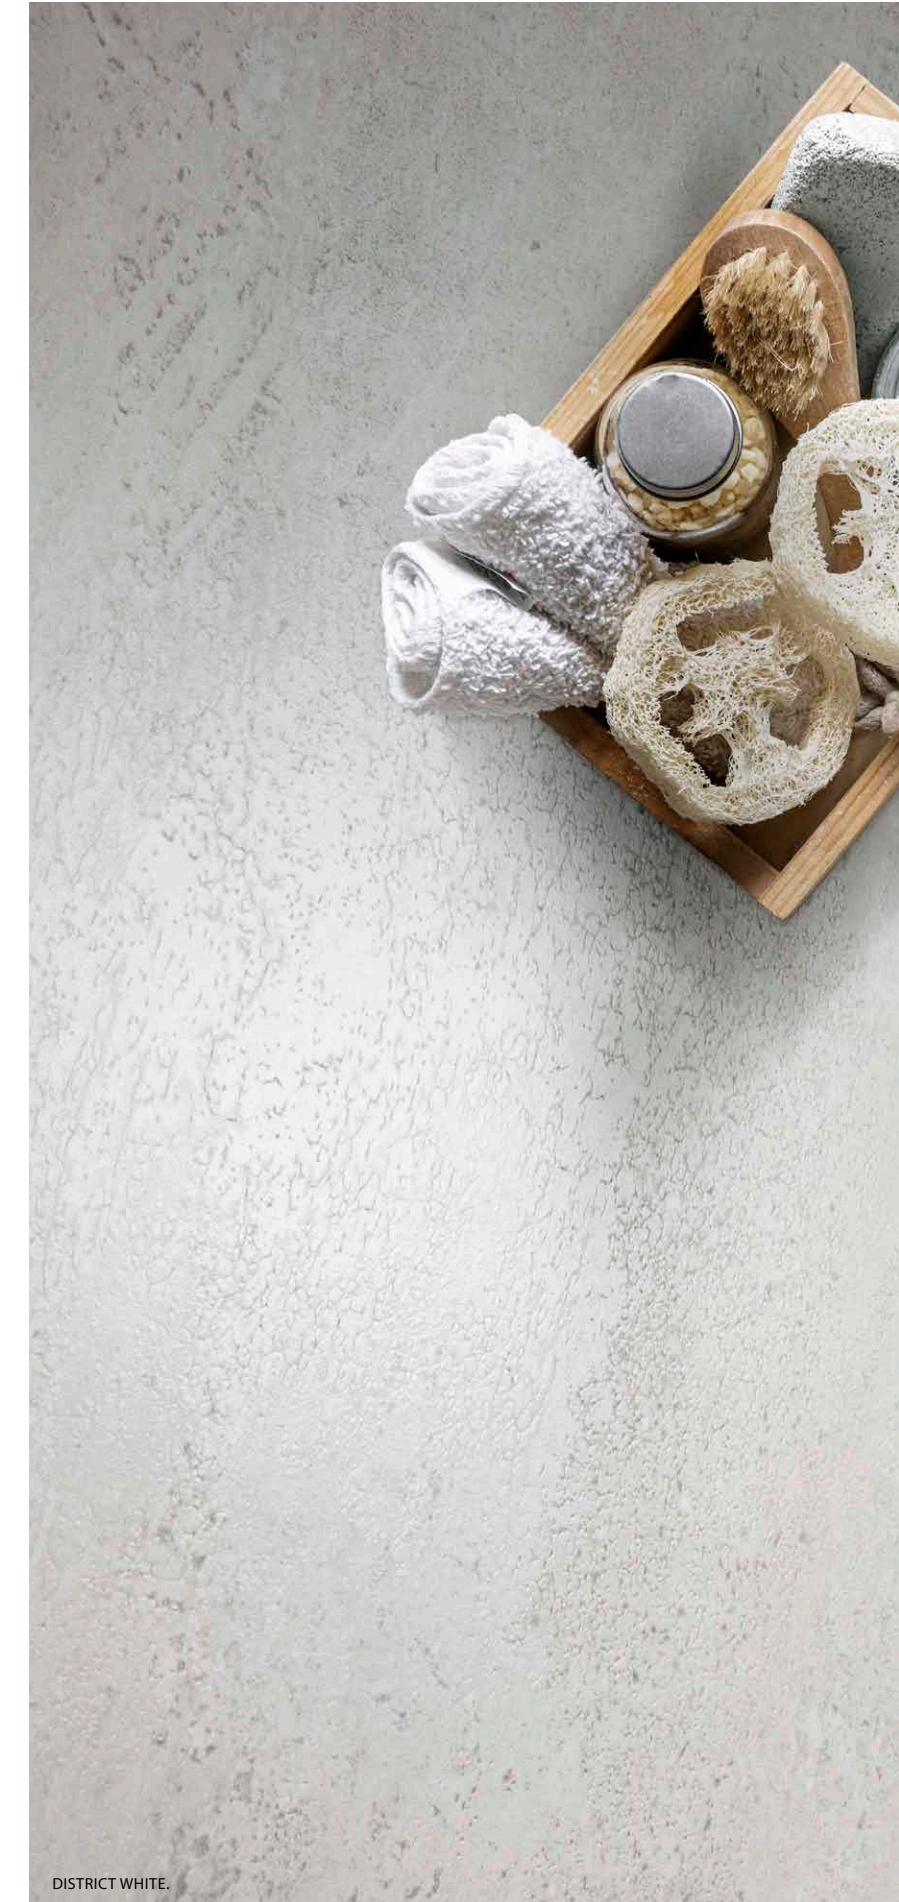

SAND

WHITE

ASH

| COLORES DISPONIBLES · AVAILABLE COLORS |

wall: DISTRICT 120 ASH (60x120cm), DECORADO CHLOE R90 (30x90 cm), CEMENT R90 WHITE (30x90 cm), SLATS LEGNO 120 ROVERE (18,5x120 cm).  
 floor: DISTRICT 120 ASH (60x120cm).