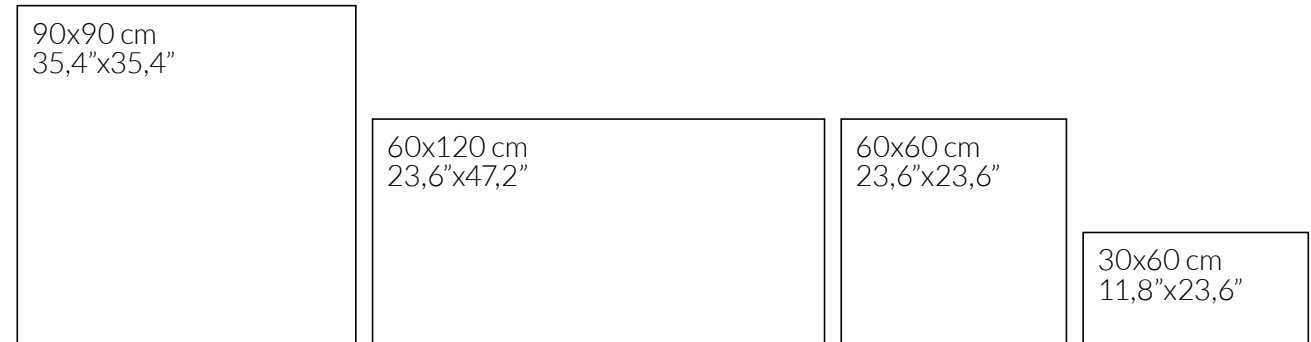

urban furniture: STREET 120 WHITE (60x120cm).  
floor: DISTRICT 9090 ASH (90x90cm), DISTRICT DRY 9090 ASH (90x90cm).

# STONECRETE DISTRICT collection

| PORCELÁNICO · PORCELAIN | RECTIFICADO · RECTIFIED | DESTONIFICADO V3 · DESTONIFIED V3 |

| ESCALA DE LA GRÁFICA 1/2 · GRAPHIC SCALE 1/2 |

FORMATOS DISPONIBLES AVAILABLE FORMATS	ACABADO NATURAL · NATURAL FINISH 	ACABADO ANTIDESLIZANTE · SLIP RESISTANCE FINISH 
90x90 cm · 35,4" x 35,4"	DISTRICT 9090   B50	DISTRICT DRY 9090   B51 (sand, ash)
60x120 cm · 23,6" x 47,2"	DISTRICT 120   B85	DISTRICT DRY 120   B86 (sand, ash)
60x60 cm · 23,6" x 23,6"	DISTRICT 60   B35	DISTRICT DRY 60   B36 (sand, ash)
30x60 cm · 11,8" x 23,6"	DISTRICT 3060   B35	---
TAMAÑO DEL LIENZO: DOS LIENZOS 133x360 cm · GRAPHIC CHART SIZE: TWO GRAPHIC CHARTS 52,4" x 141,7"		

DISTRICT WHITE.

wall and floor: STREET 120 ASH (60x120 cm).

# STONECRETE STREET collection

| PORCELÁNICO · PORCELAIN | RECTIFICADO · RECTIFIED | DESTONIFICADO V3 · DESTONIFIED V3 |

| ESCALA DE LA GRÁFICA 1/2 · GRAPHIC SCALE 1/2 |

FORMATOS DISPONIBLES AVAILABLE FORMATS	ACABADO NATURAL · NATURAL FINISH 	ACABADO ANTIDESLIZANTE · SLIP RESISTANCE FINISH 
90x90 cm · 35,4" x 35,4"	<b>STREET 9090   B50</b>	<b>STREET DRY 9090   B51</b> (sand, ash)
60x120 cm · 23,6" x 47,2"	<b>STREET 120   B85</b>	<b>STREET DRY 120   B86</b> (sand, ash)
60x60 cm · 23,6" x 23,6"	<b>STREET 60   B35</b>	<b>STREET DRY 60   B36</b> (sand, ash)
30x60 cm · 11,8" x 23,6"	<b>STREET 3060   B35</b>	---
TAMAÑO DEL LIENZO: DOS LIENZOS 133x360 cm · GRAPHIC CHART SIZE: TWO GRAPHIC CHARTS 52,4" x 141,7"		