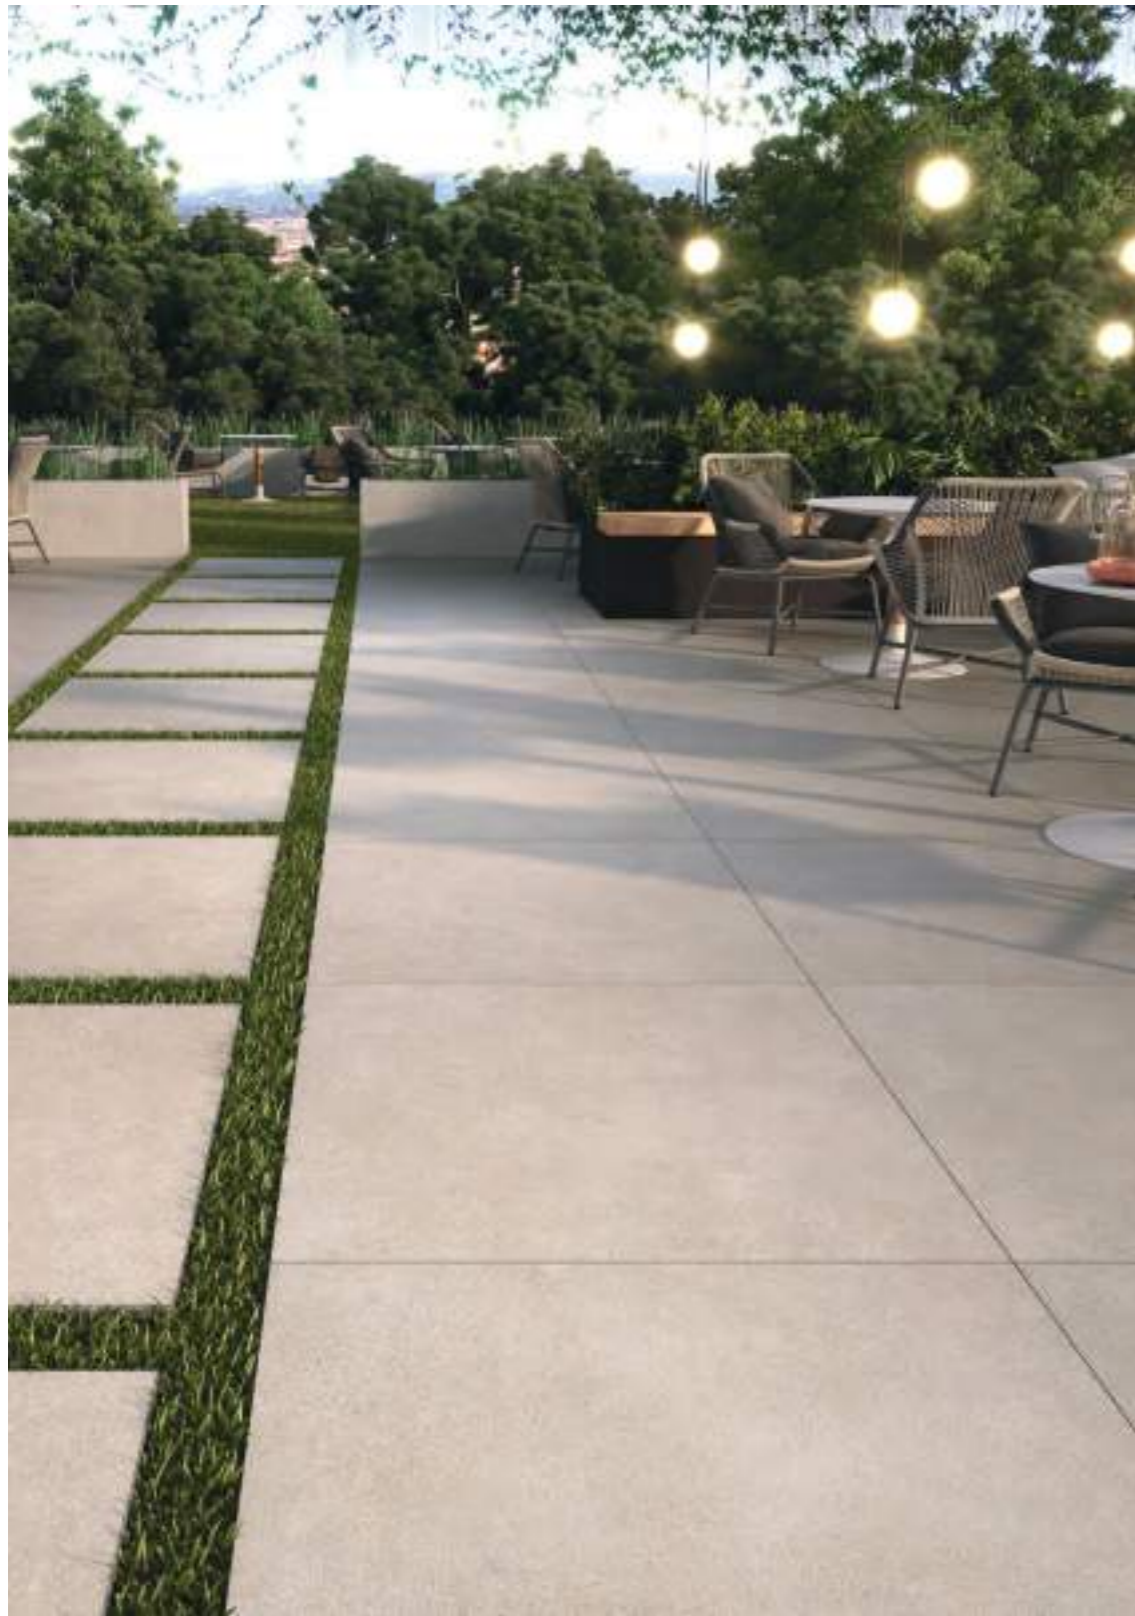

Normadie Greige Rc OUTSIDE20 100x100 - 40"x40"