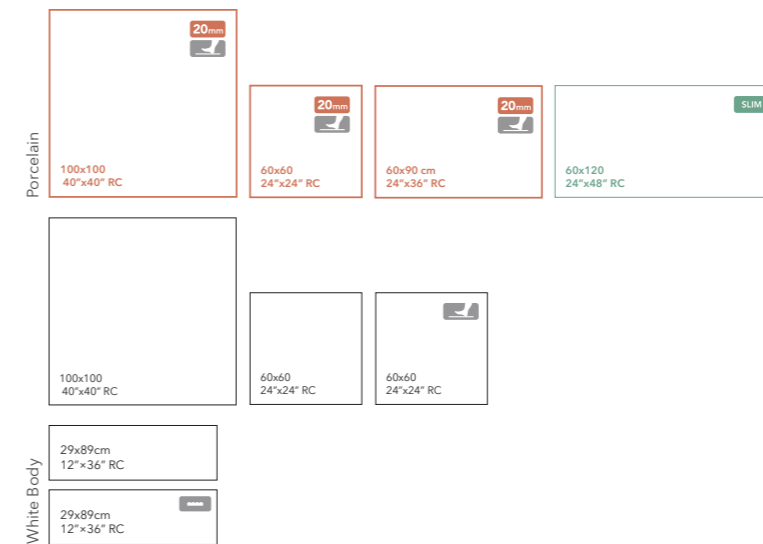

Normadie

● PO PB MC V2 R」 IN OUT 20mm SLIM

Formatos - Sizes

Normandie White Rc 100x100 - 40"x40" | Normandie White Rc OUTSIDE20 100x100 - 40"x40"

Normandie

Porcelánico - Porcelain

Normandie White Rc OUTSIDE20 100x100cm
 Normandie White Rc OUTSIDE20 60x90cm
 Normandie White Rc OUTSIDE20 60x60cm
 Normandie White SLIMRECT 60x120cm
 Normandie White Rc 100x100cm
 Normandie White Rc 60x60cm
 Normandie White Antislip Rc 60x60cm

Normandie Light Grey Rc OUTSIDE20 100x100cm
 Normandie Light Grey Rc OUTSIDE20 60x60cm
 Normandie Light Grey Rc OUTSIDE20 60x90cm
 Normandie Light Grey SLIMRECT 60x120cm
 Normandie Light Grey Rc 100x100cm
 Normandie Light Grey Rc 60x60cm
 Normandie Light Grey Antislip Rc 60x60cm

Normandie Greige Rc OUTSIDE20 100x100cm
 Normandie Greige Rc OUTSIDE20 60x60cm
 Normandie Greige SLIMRECT 60x120cm
 Normandie Greige Rc 100x100cm
 Normandie Greige Rc 60x60cm
 Normandie Greige Antislip Rc 60x60cm

Eure Light Grey Rc 29×89 - 12"×36" | Normandie Light Grey Rc 100×100 - 40"×40"

Normadie White Rc 29×89 - 12"×36" | Monet Ocean Rc 29×89 - 12"×36" | Normandie White Rc 100×100 - 40"×40" | Eure White Rc 29×89 - 12"×36"