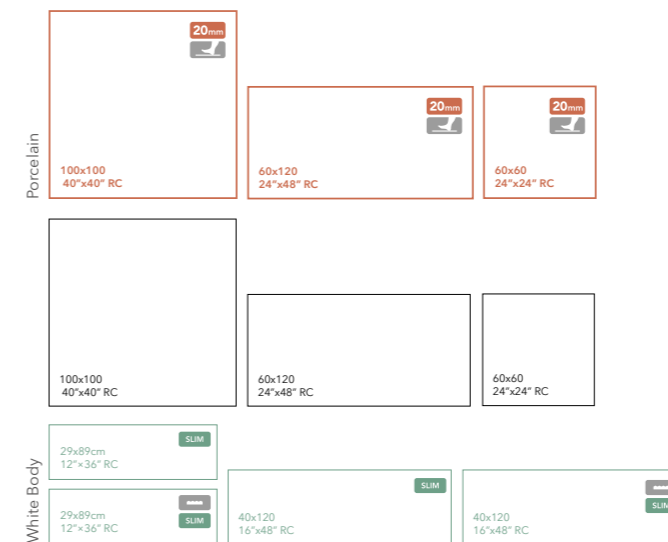

Óxidos

Oxides

Stern

Formatos - Sizes

Stern Perla Rc OUTSIDE20 100x100 - 40"x40"

Stern

Porcelánico - Porcelain

Stern Blanco Rc OUTSIDE20 100x100cm
 Stern Blanco Rc OUTSIDE20 60x120cm
 Stern Blanco Rc OUTSIDE20 60x60cm
 Stern Blanco Rc 60x60cm
 Stern Blanco Rc 60x120cm
 Stern Blanco Rc 100x100cm

Stern Perla Rc OUTSIDE20 100x100cm
 Stern Perla Rc OUTSIDE20 60x120cm
 Stern Perla Rc OUTSIDE20 60x60cm
 Stern Perla Rc 60x60cm
 Stern Perla Rc 60x120cm
 Stern Perla Rc 100x100cm

Stern Marfil Rc OUTSIDE20 100x100cm
 Stern Marfil Rc OUTSIDE20 60x120cm
 Stern Marfil Rc OUTSIDE20 60x60cm
 Stern Marfil Rc 60x60cm
 Stern Marfil Rc 60x120cm
 Stern Marfil Rc 100x100cm