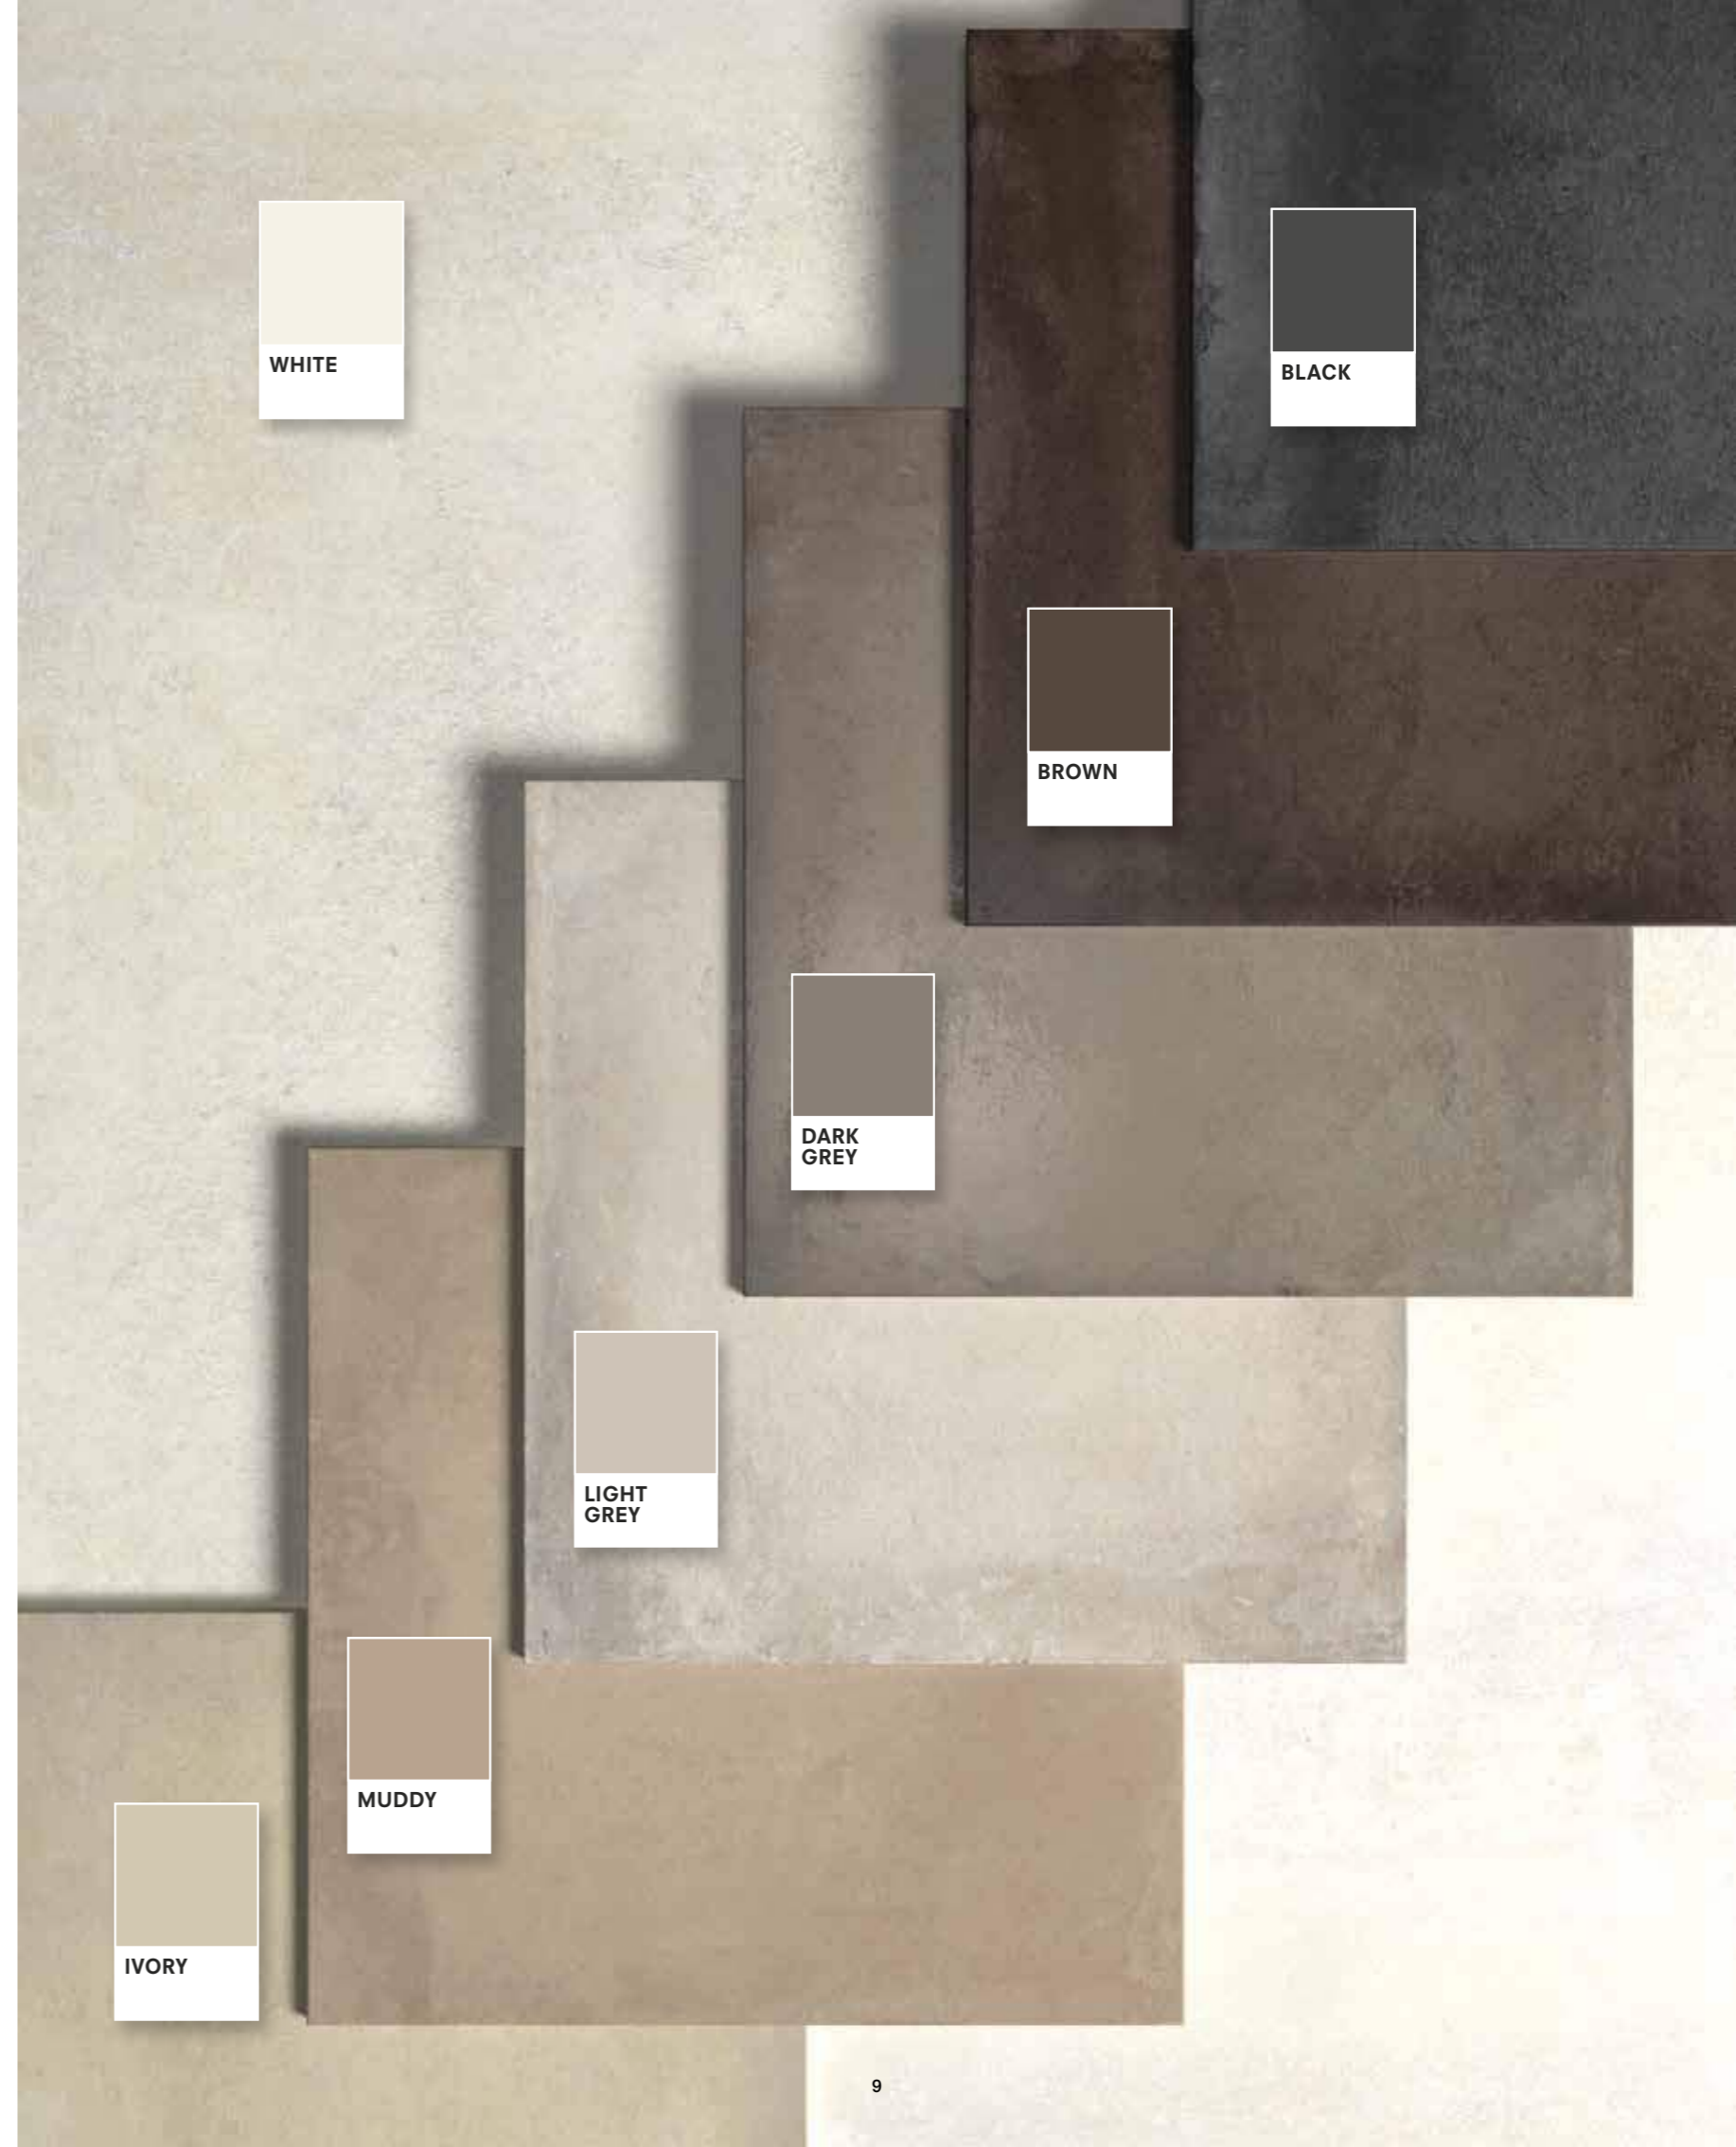

OUTFIT 2.0
MONOLITHIC OUTDOOR FLOOR

DECK

COLORI E FORMATI

COLORS AND SIZES

COULEURS ET FORMATS

FARBEN UND FORMATEN

FORMATI . SIZES . FORMATS . FORMATEN

60x120 Rect.