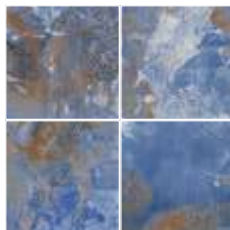

CRYSTAL RUST