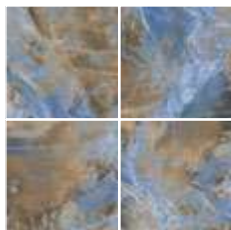

DEEP BLUE

DEEP EMERALD

DEEP LAND

FORMATI
SIZES

15x15 6"x6"

5x5 - 2"x2"
30x30 12"x12"

BRICK 5x2,5 - 2"x1"
30x30 12"x12"

COLORS	GLOSSY	MOSAICO SU RETE / MESH MOUNTED MOSAIC
DEEP OCEAN	1515DEE001	3030DEE101
DEEP EMERALD	1515DEE002	3030DEE102
DEEP LAND	1515DEE003	3030DEE103
DEEP BLUE	1515DEE004	3030DEE104
ONYX GREEN	1515ONX001	3030ONX101
ONYX BLUE	1515ONX002	3030ONX102
ONYX BROWN	1515ONX003	3030ONX103
CROSS MULTICOLOR	1515CSS001	3030CSS101
CROSS BLUE	1515CSS002	3030CSS102
CRYSTAL EMERALD	1515CRY001	3030CRY101
CRYSTAL BLUE	1515CRY002	3030CRY102
CRYSTAL NAVY	1515CRY003	3030CRY103
CRYSTAL RUST	1515CRY004	3030CRY104
		3030DEE201
		3030DEE202
		3030DEE203
		3030DEE204
		3030ONX201
		3030ONX202
		3030ONX203
		3030CSS201
		3030CSS202
		3030CRY201
		3030CRY202
		3030CRY203
		3030CRY204

THE GLOSSY SURFACE AND THE GRAPHIC VARIETY PLAY THE STARRING ROLE IN PARTICULAR PLAYS OF LIGHT AND MIXES OF COLOUR IN CONTACT WITH WATER, GENERATING A HIGHLY PRESTIGIOUS RESULT WITH A STRONG STYLING IMPACT.