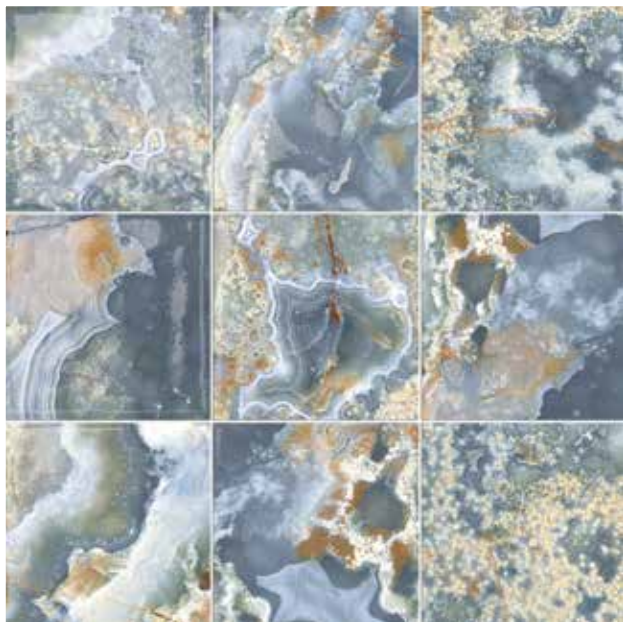

CROSS

SWIMMING POOL SERIES

8,5 mm

GLOSSY

A
DIN 51097

V4
substantial

1515CSS001
CROSS MULTICOLOR
15x15 6"x6"