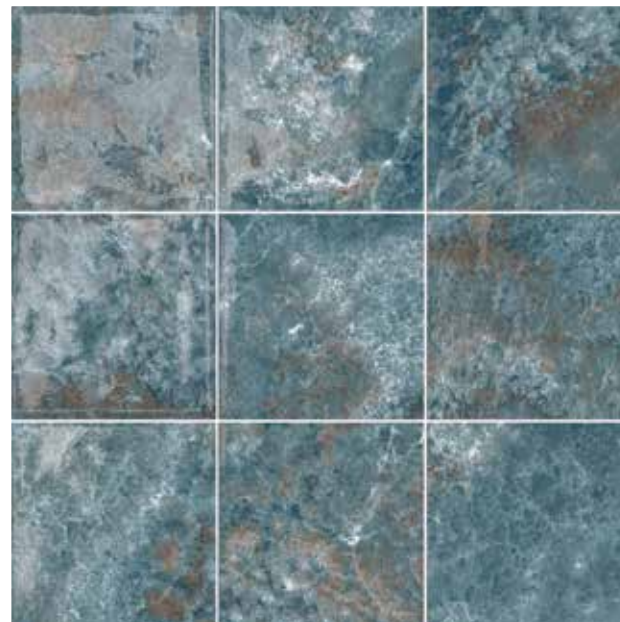

1515MON002
MOON EMERALD
15x15 6"x6"

AVAILABLE ALSO IN
R11 ANTISLIP FINISH