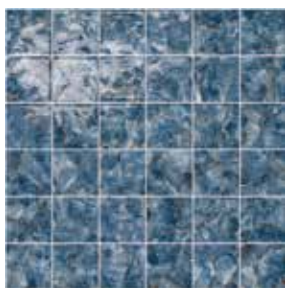

3030VEN113
VENUS SKY MOSAIC
5x5 2"x2" / 30x30 12"x12"