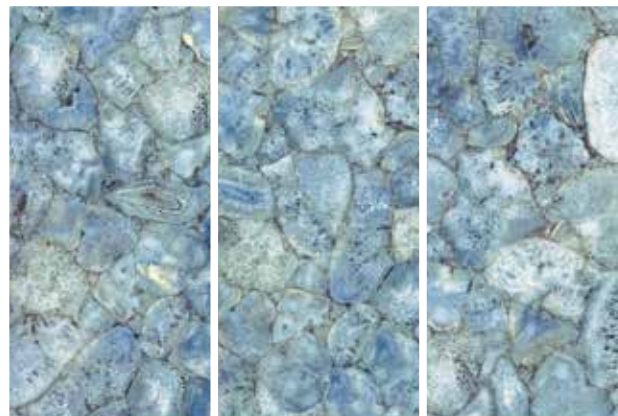

-JOHN STEINBECK-

REEF

SWIMMING SEA SERIES

8,5 mm

GLOSSY

1530REF001 **REEF SKY** 15x30 6"x12"

1530REF002 **REEF WATER** 15x30 6"x12"

1515REF001 **REEF SKY** 15x15 6"x6"