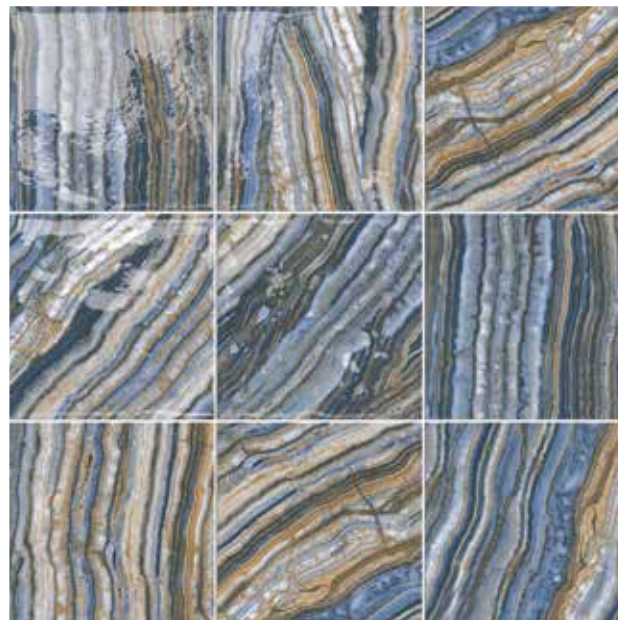

1515ONX002
ONYX BLUE
15x15 6"x6"