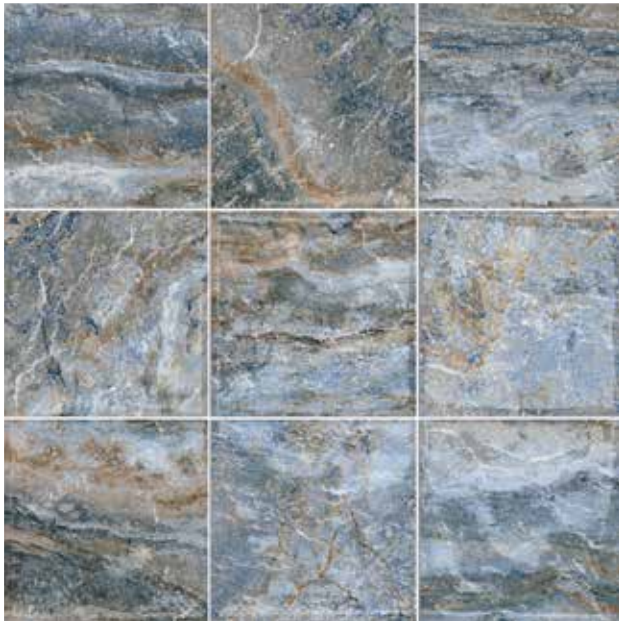

JUPITER

SWIMMING PLANET SERIES

8,5 mm

GLOSSY

1515JUP001
JUPITER SKY
15x15 6"x6"

AVAILABLE ALSO IN
R11 ANTISLIP FINISH 

1515JUP002
JUPITER BLUE
15x15 6"x6"

AVAILABLE ALSO IN
R11 ANTISLIP FINISH 