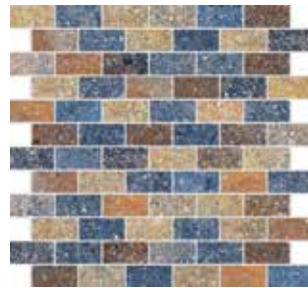

3030BAL202
**BALI OCEAN MATT
MOSAIC BRICK**
5x2,5 2"x1" / 30x30 12"x12"