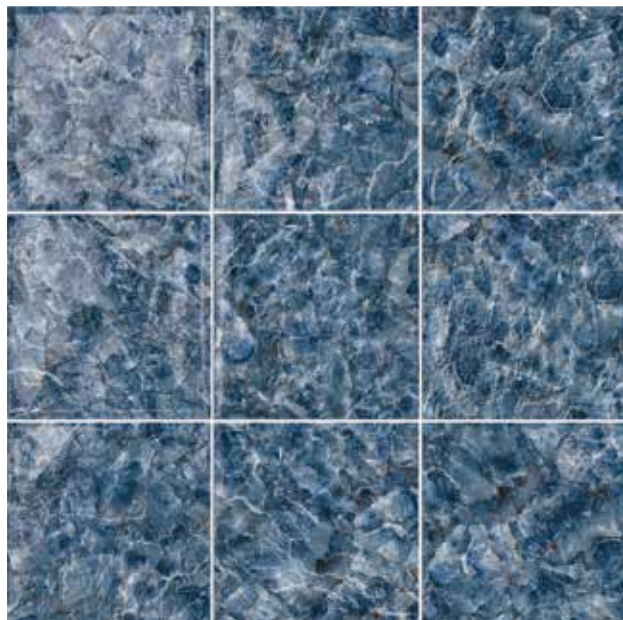

Jupiter black
SWIMMING PLANET

Moon blue
SWIMMING PLANET

Venus emerald
SWIMMING PLANET

VENUS

SWIMMING PLANET SERIES

8,5 mm

GLOSSY

1515VEN002
VENUS SKY
15x15 6"x6"