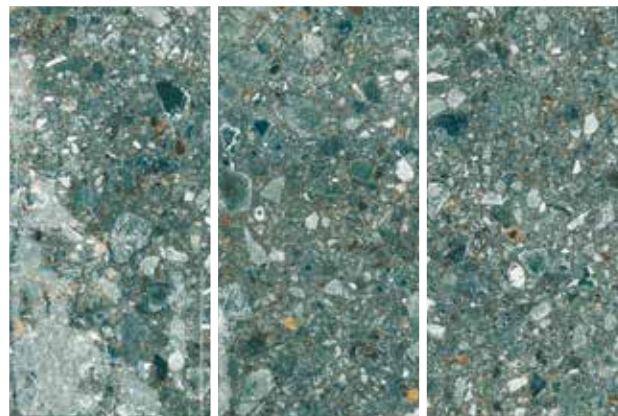

BEACH

SWIMMING SEA SERIES

8,5 mm

GLOSSY

1530BEA001 **BEACH SKY** 15x30 6"x12"

1530BEA002 **BEACH EMERALD** 15x30 6"x12"

1515BEA001 **BEACH SKY** 15x15 6"x6"

1515BEA002 **BEACH EMERALD** 15x15 6"x6"