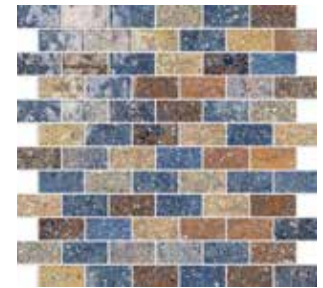

3030BAL112
**BALI OCEAN
GLOSSY MOSAIC**
5x5 2"x2" / 30x30 12"x12"

3030BAL212
**BALI OCEAN GLOSSY
MOSAIC BRICK**
5x2,5 2"x1" / 30x30 12"x12"

PORCELAIN TILES

planet
inspired

a dive into space

A SELECTION OF ORIGINAL
GRAPHICS **INSPIRED BY**
THE PLANETS