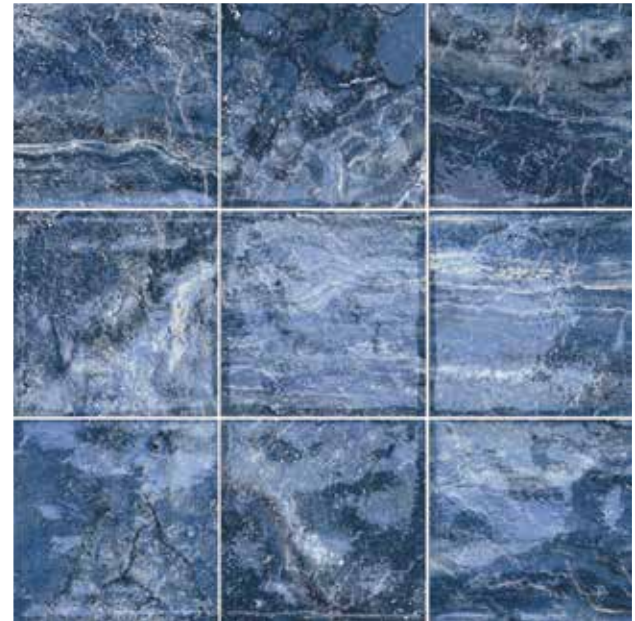

JUPITER

SWIMMING PLANET SERIES

8,5 mm

GLOSSY

1515JUP001
JUPITER SKY
15x15 6"x6"

AVAILABLE ALSO IN
R11 ANTISLIP FINISH 

1515JUP002
JUPITER BLUE
15x15 6"x6"

AVAILABLE ALSO IN
R11 ANTISLIP FINISH 