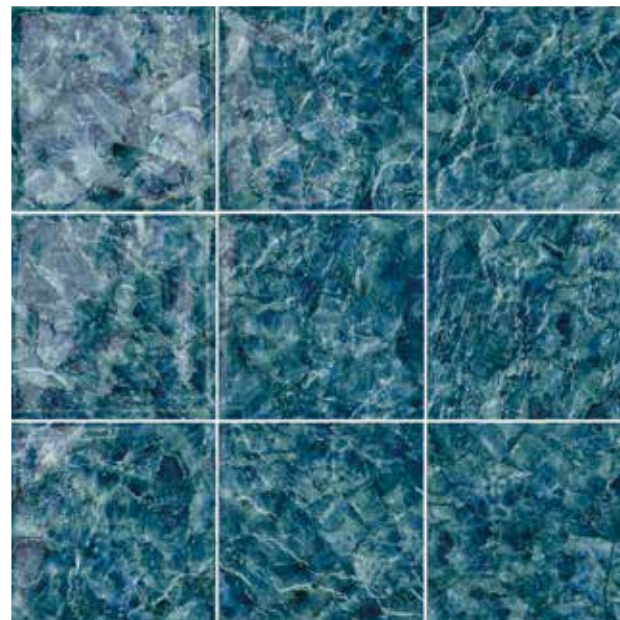

1515VEN003
VENUS BLUE
15x15 6"x6"

AVAILABLE ALSO IN
R11 ANTISLIP FINISH