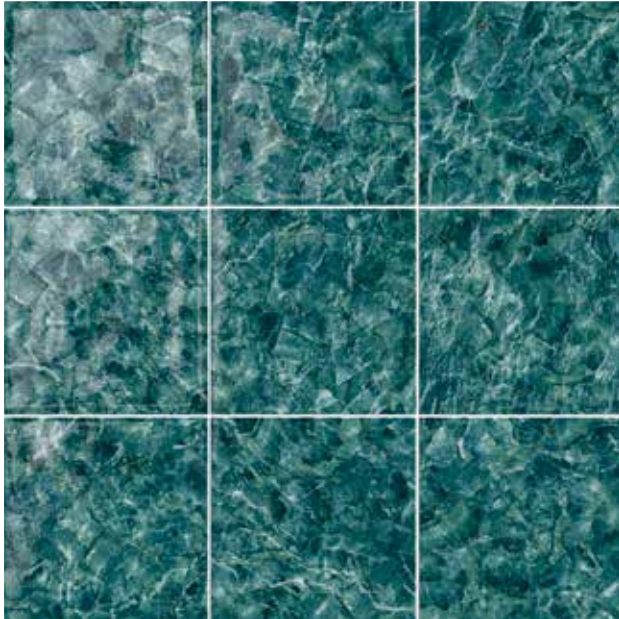

1515VEN004
VENUS EMERALD
15x15 6"x6"

AVAILABLE ALSO IN
R11 ANTISLIP FINISH 

MOSAIC *Lovers*

A great-looking, versatile choice that lends itself to cover all kinds of pool shapes with personality. Linear, sloping, curved surfaces, steps...