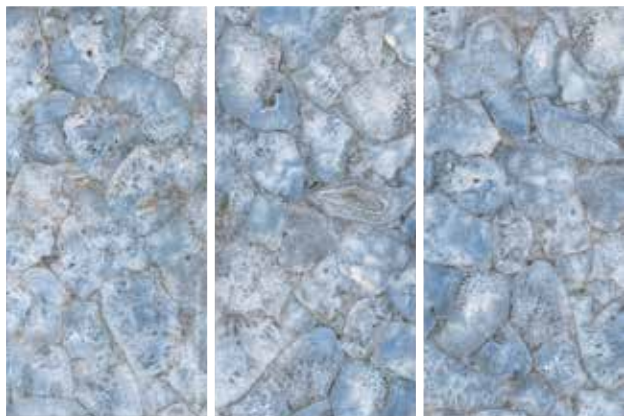

REEF

SWIMMING SEA SERIES

8,5 mm

GLOSSY

1530REF001 **REEF SKY** 15x30 6"x12"