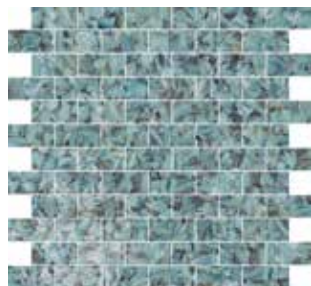

3030BAY201
BAY WATER MOSAIC BRICK
5x2,5 2"x1" / 30x30 12"x12"