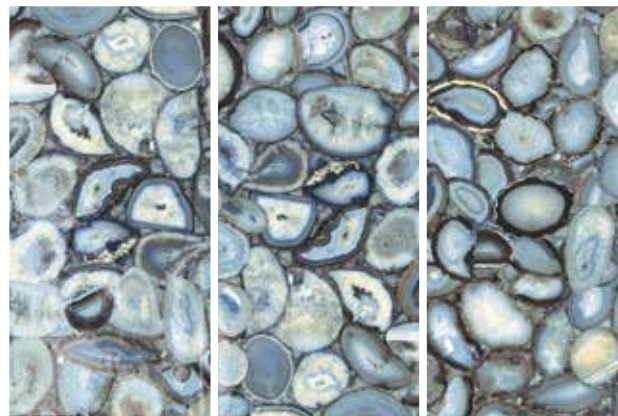

Capital clay antislip
CEMENT LOOK

Beach emerald
SWIMMING SEA

TROPICAL

SWIMMING SEA SERIES

8,5 mm

GLOSSY

1530TRO001 **TROPICAL SKY** 15x30 6"x12"

1530TRO002 **TROPICAL EMERALD** 15x30 6"x12"