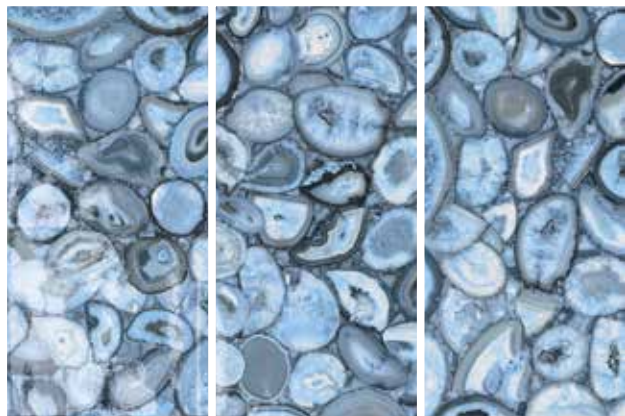

Capital clay antislip
CEMENT LOOK

Beach emerald
SWIMMING SEA

TROPICAL

SWIMMING SEA SERIES

8,5 mm

GLOSSY

1530TRO001 **TROPICAL SKY** 15x30 6"x12"

1530TRO002 **TROPICAL EMERALD** 15x30 6"x12"