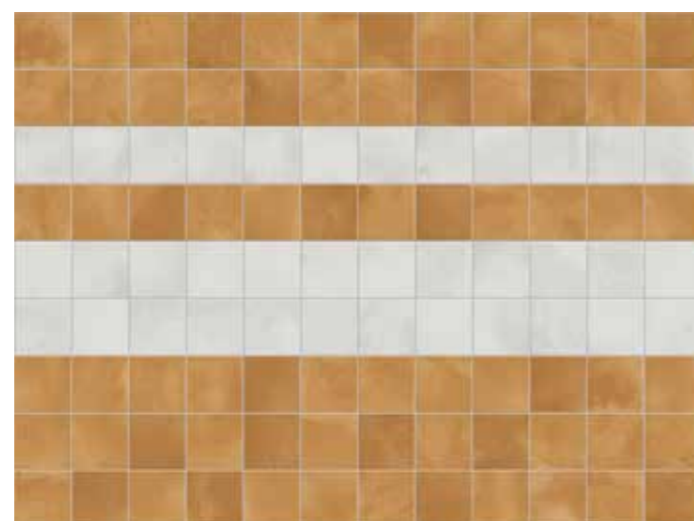

MUSTARD, COTTON