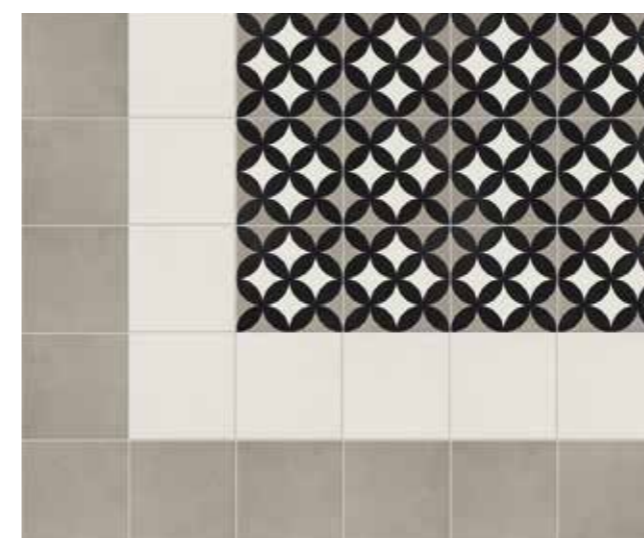

TAUPE, WHITE, ORIGINAL D TAUPE