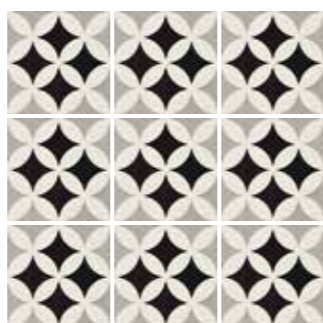

DECO

HIGHLY RESISTANT GLAZED PORCELAIN STONEWARE - App. G - Standards Bla GL

ORIGINAL D GREY